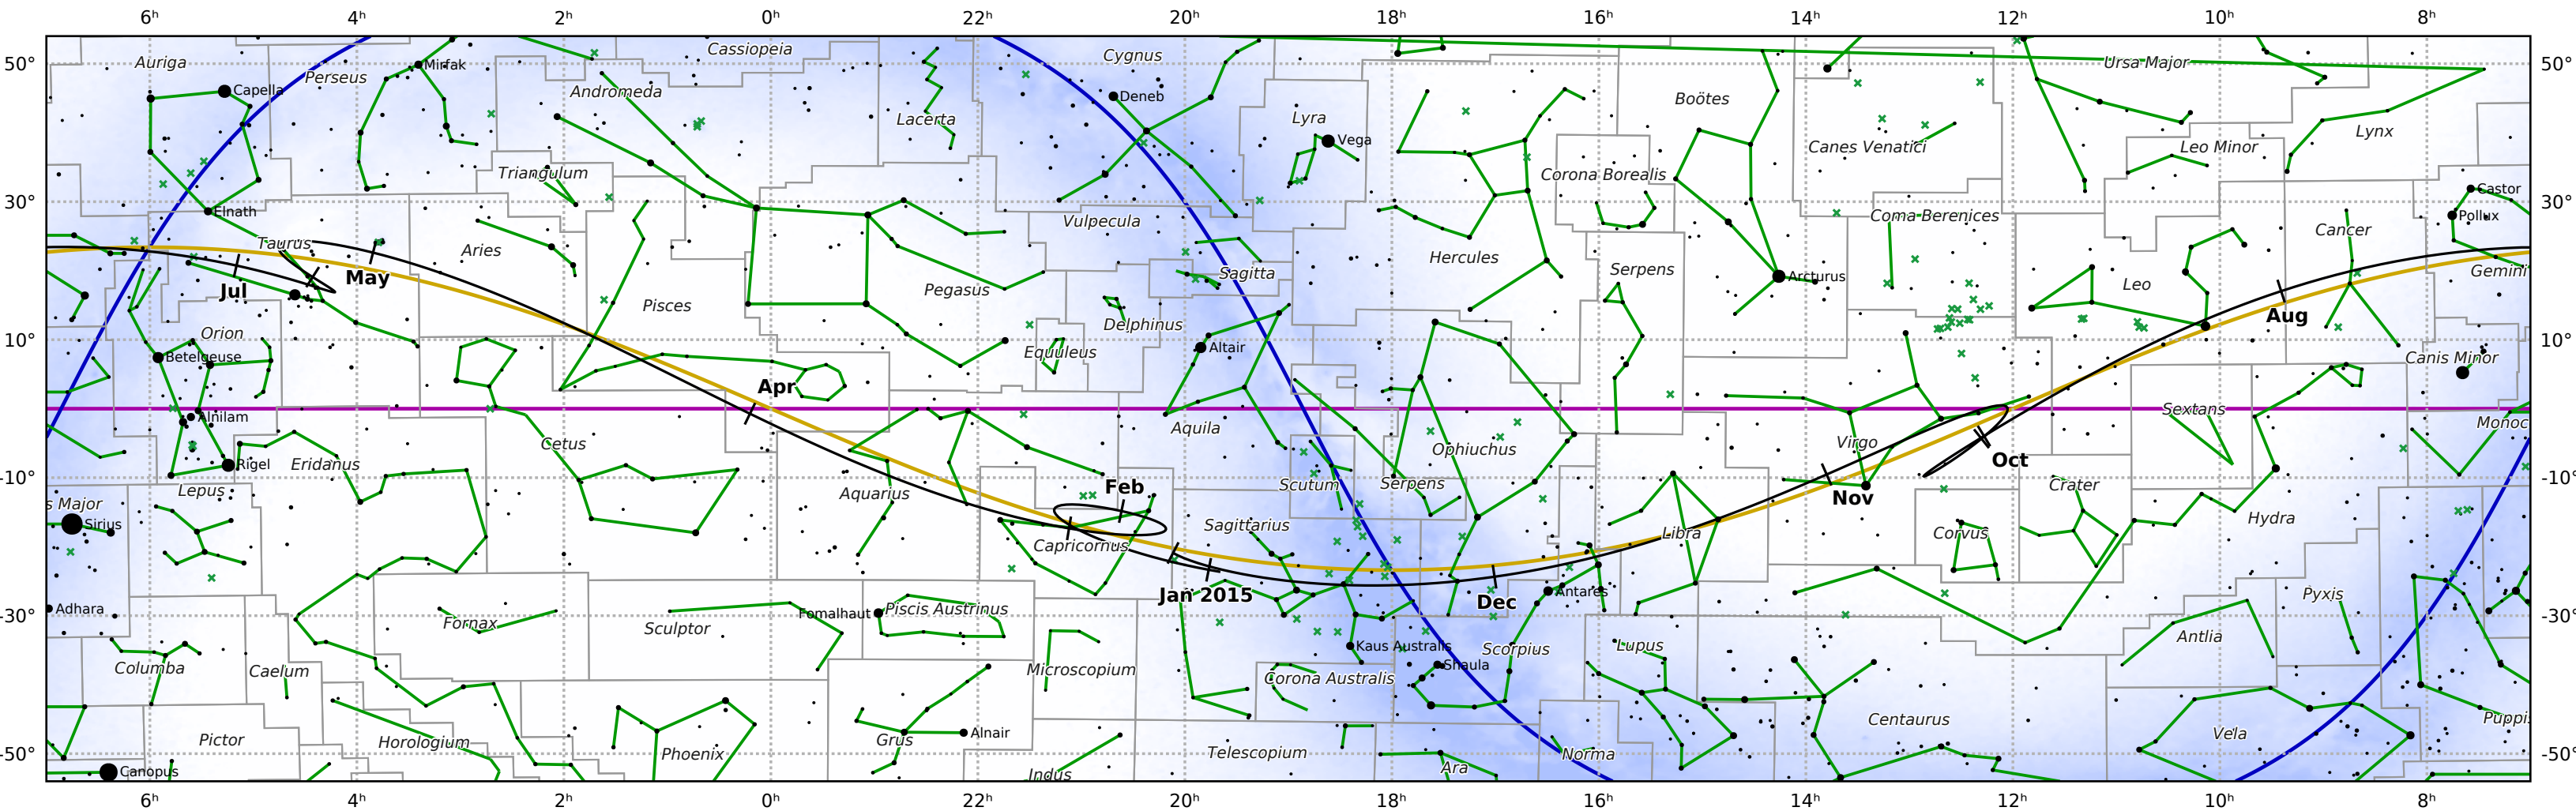

The path of Mercury in 2015

© Dominic Ford 2011-2019. Downloaded from <https://in-the-sky.org>

Magnitude scale: -5.0 -4.5 -4.0 -3.5 -3.0 -2.5 -2.0 -1.5 -1.0 -0.5 -1.0

— The Equator — Ecliptic Plane — Galactic Plane