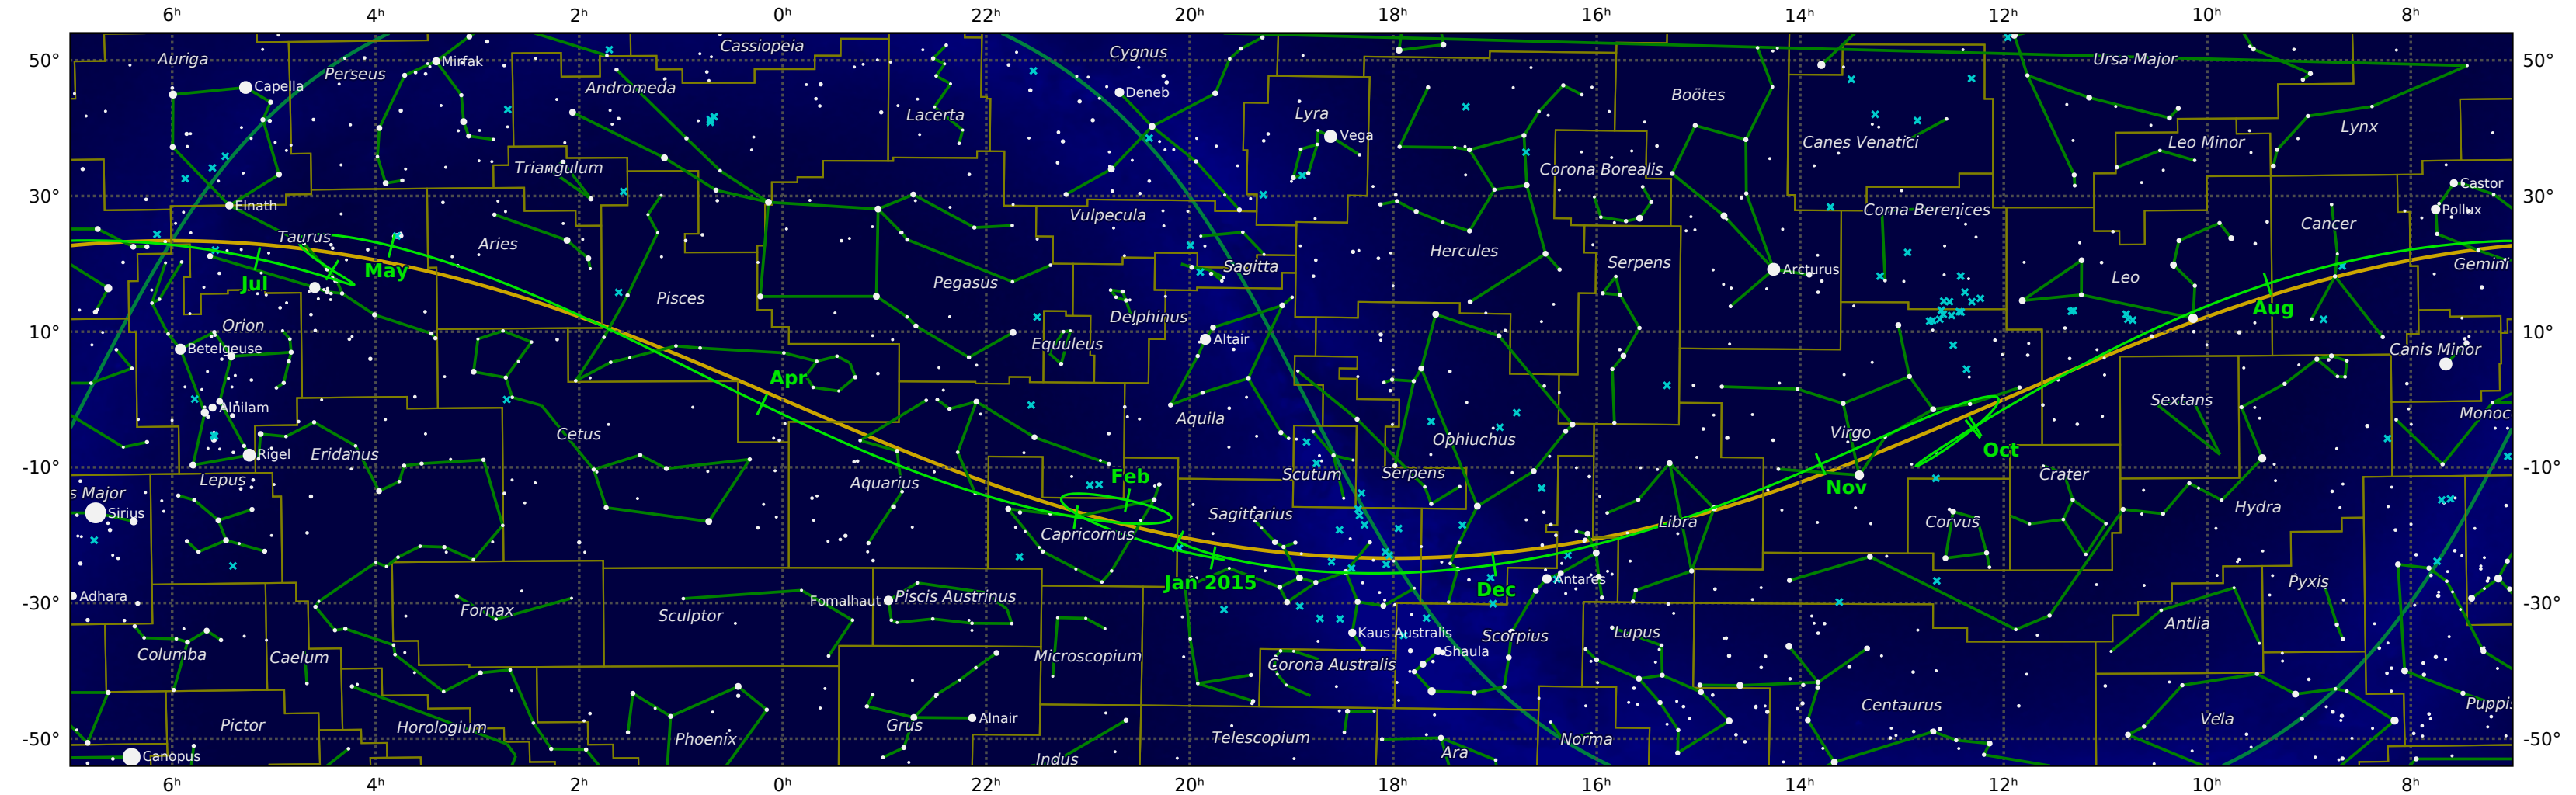

The path of Mercury in 2015

© Dominic Ford 2011-2019. Downloaded from <https://in-the-sky.org>

Magnitude scale: -5.0 -4.5 -4.0 -3.5 -3.0 -2.5 -2.0 -1.5 -1.0 -0.5 -1.0

— Ecliptic Plane — Galactic Plane