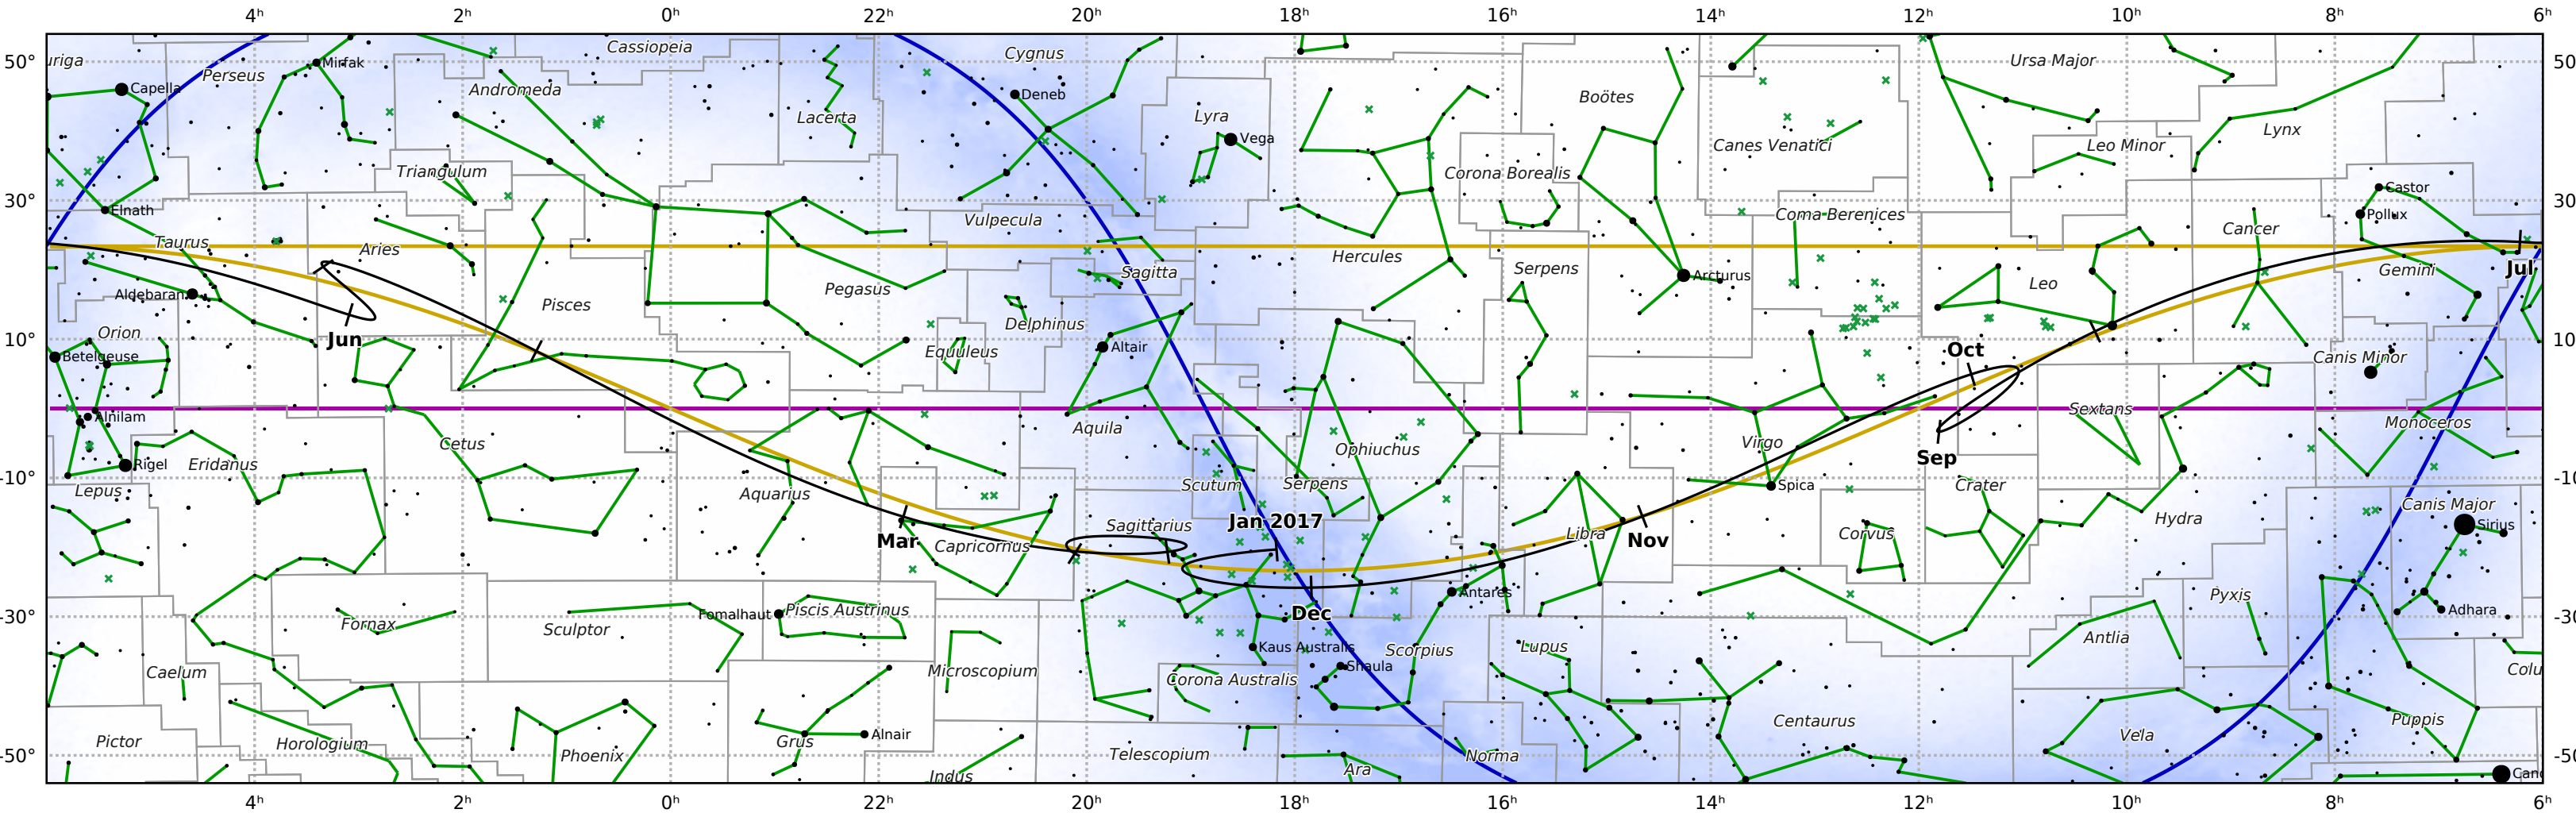

The path of Mercury in 2016

© Dominic Ford 2011-2019. Downloaded from <https://in-the-sky.org>

Magnitude scale: -5.0 -4.5 -4.0 -3.5 -3.0 -2.5 -2.0 -1.5 -1.0 •0.5 •0.0 •-0.5 •-1.0

— The Equator — Ecliptic Plane — Galactic Plane