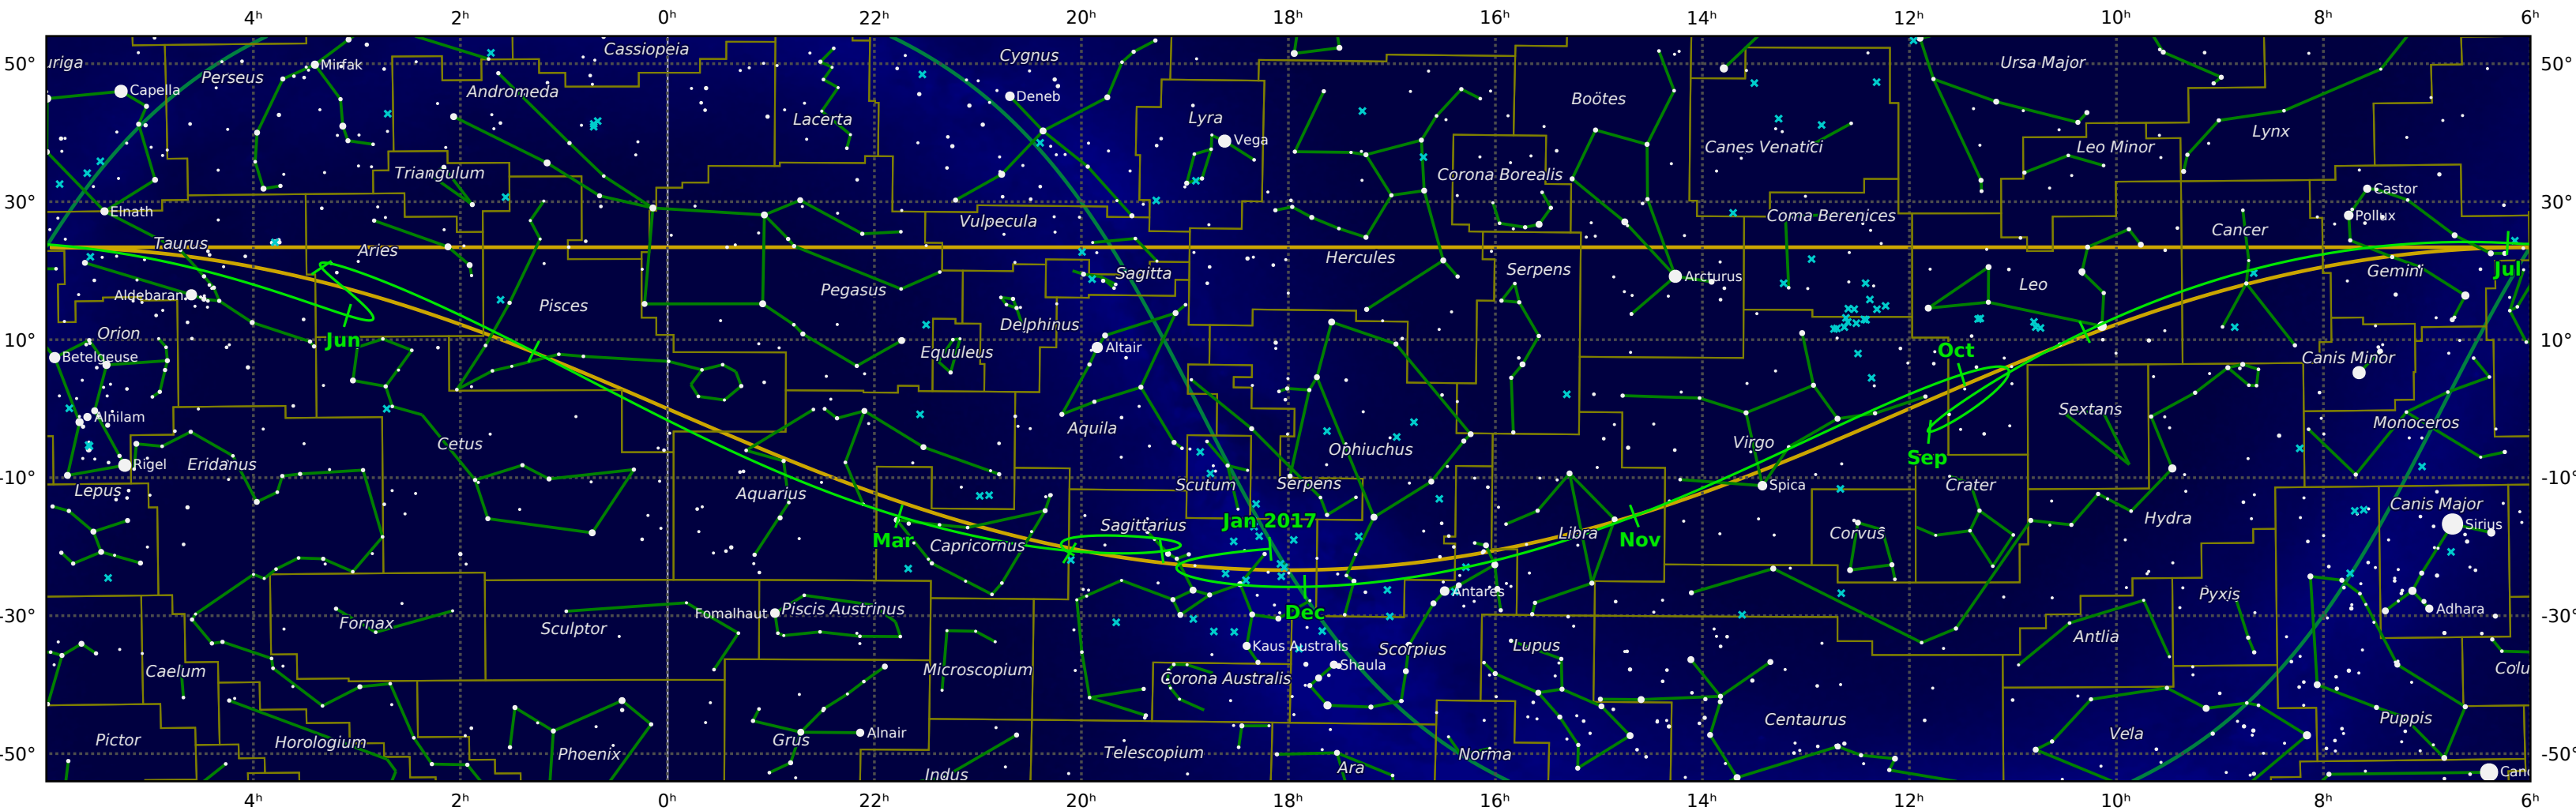

The path of Mercury in 2016

© Dominic Ford 2011-2019. Downloaded from <https://in-the-sky.org>

Magnitude scale: • 5.0 • 4.5 • 4.0 • 3.5 • 3.0 • 2.5 • 2.0 • 1.5 • 1.0 • 0.5 • 0.0 • -0.5 • -1.0

— Ecliptic Plane — Galactic Plane