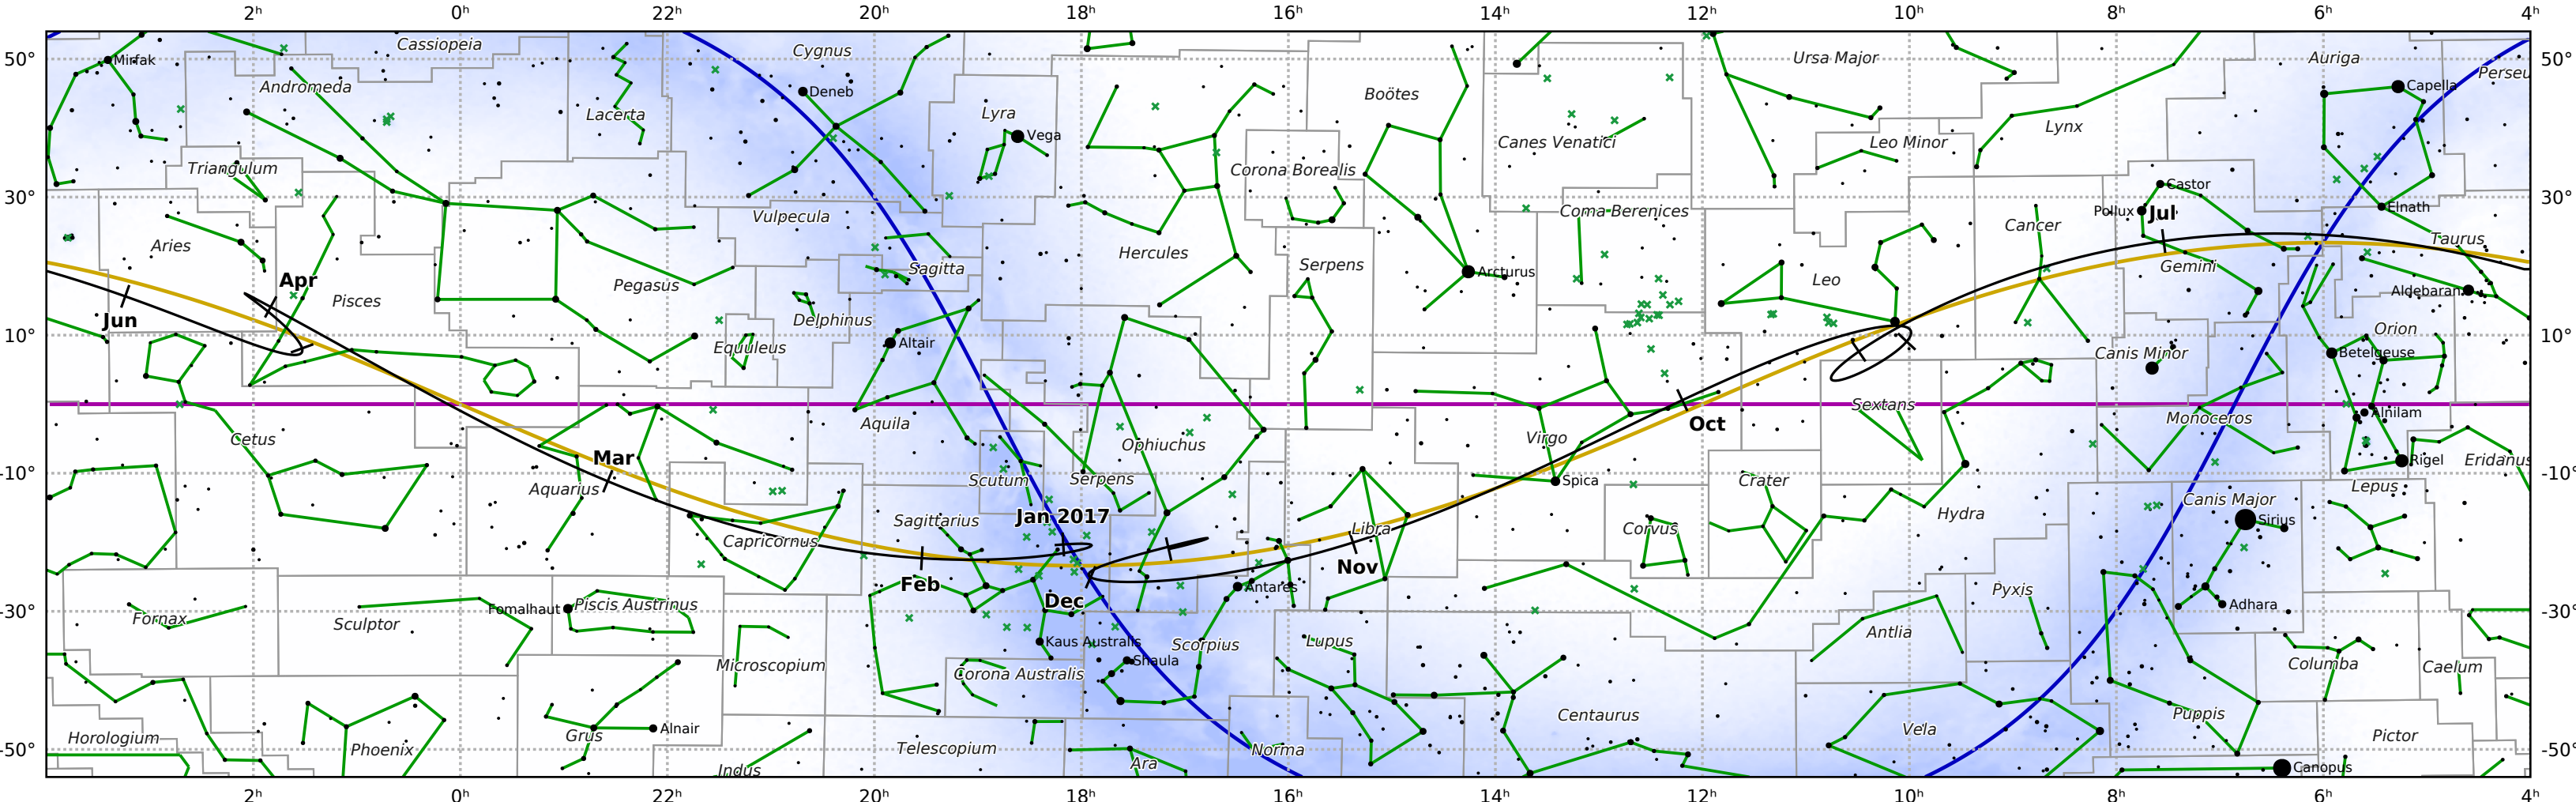

The path of Mercury in 2017

© Dominic Ford 2011-2019. Downloaded from <https://in-the-sky.org>

Magnitude scale: ·5.0 ·4.5 ·4.0 ·3.5 ·3.0 ·2.5 ·2.0 ·1.5 ·1.0 ·0.5 ·0.0 ·-0.5 ·-1.0

— The Equator — Ecliptic Plane — Galactic Plane