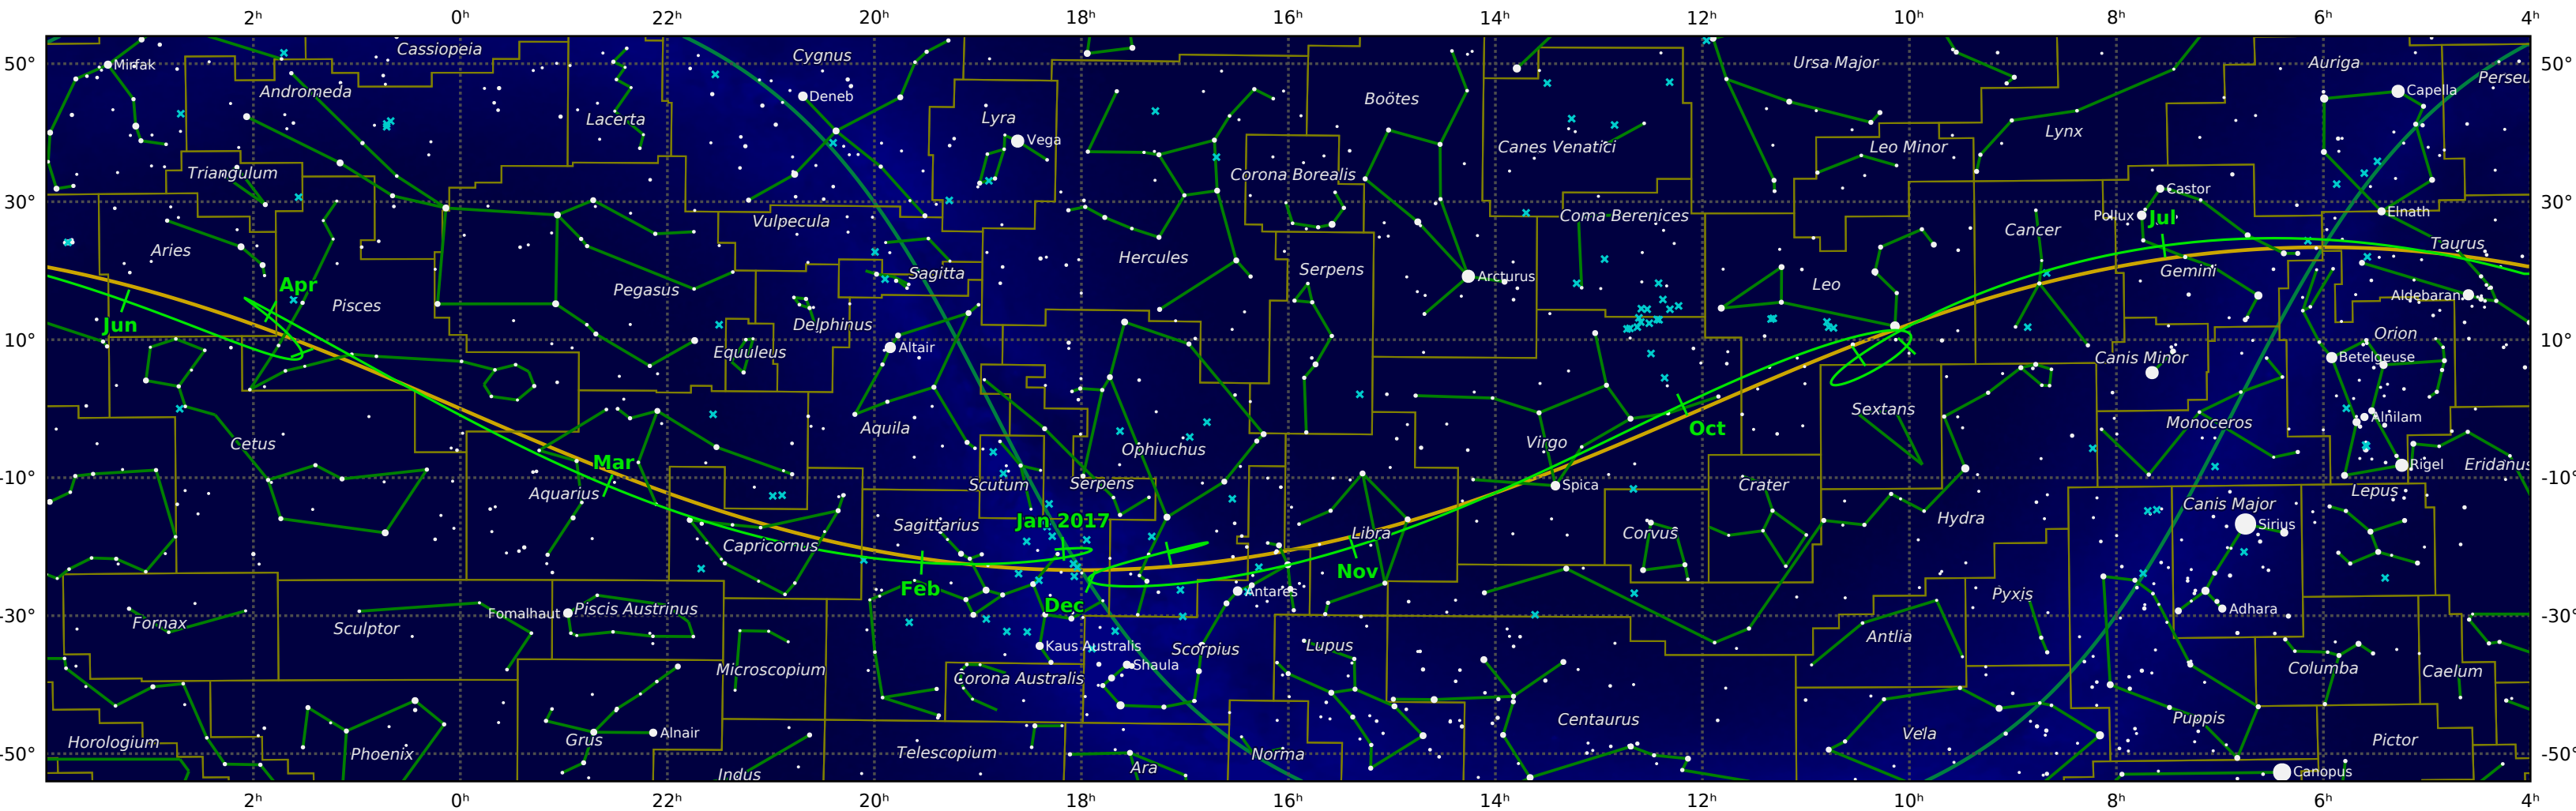

# The path of Mercury in 2017

© Dominic Ford 2011-2019. Downloaded from <https://in-the-sky.org>

Magnitude scale: -5.0 -4.5 -4.0 -3.5 -3.0 -2.5 -2.0 -1.5 -1.0 -0.5 -0.0 ● -0.5 ● -1.0

— Ecliptic Plane — Galactic Plane