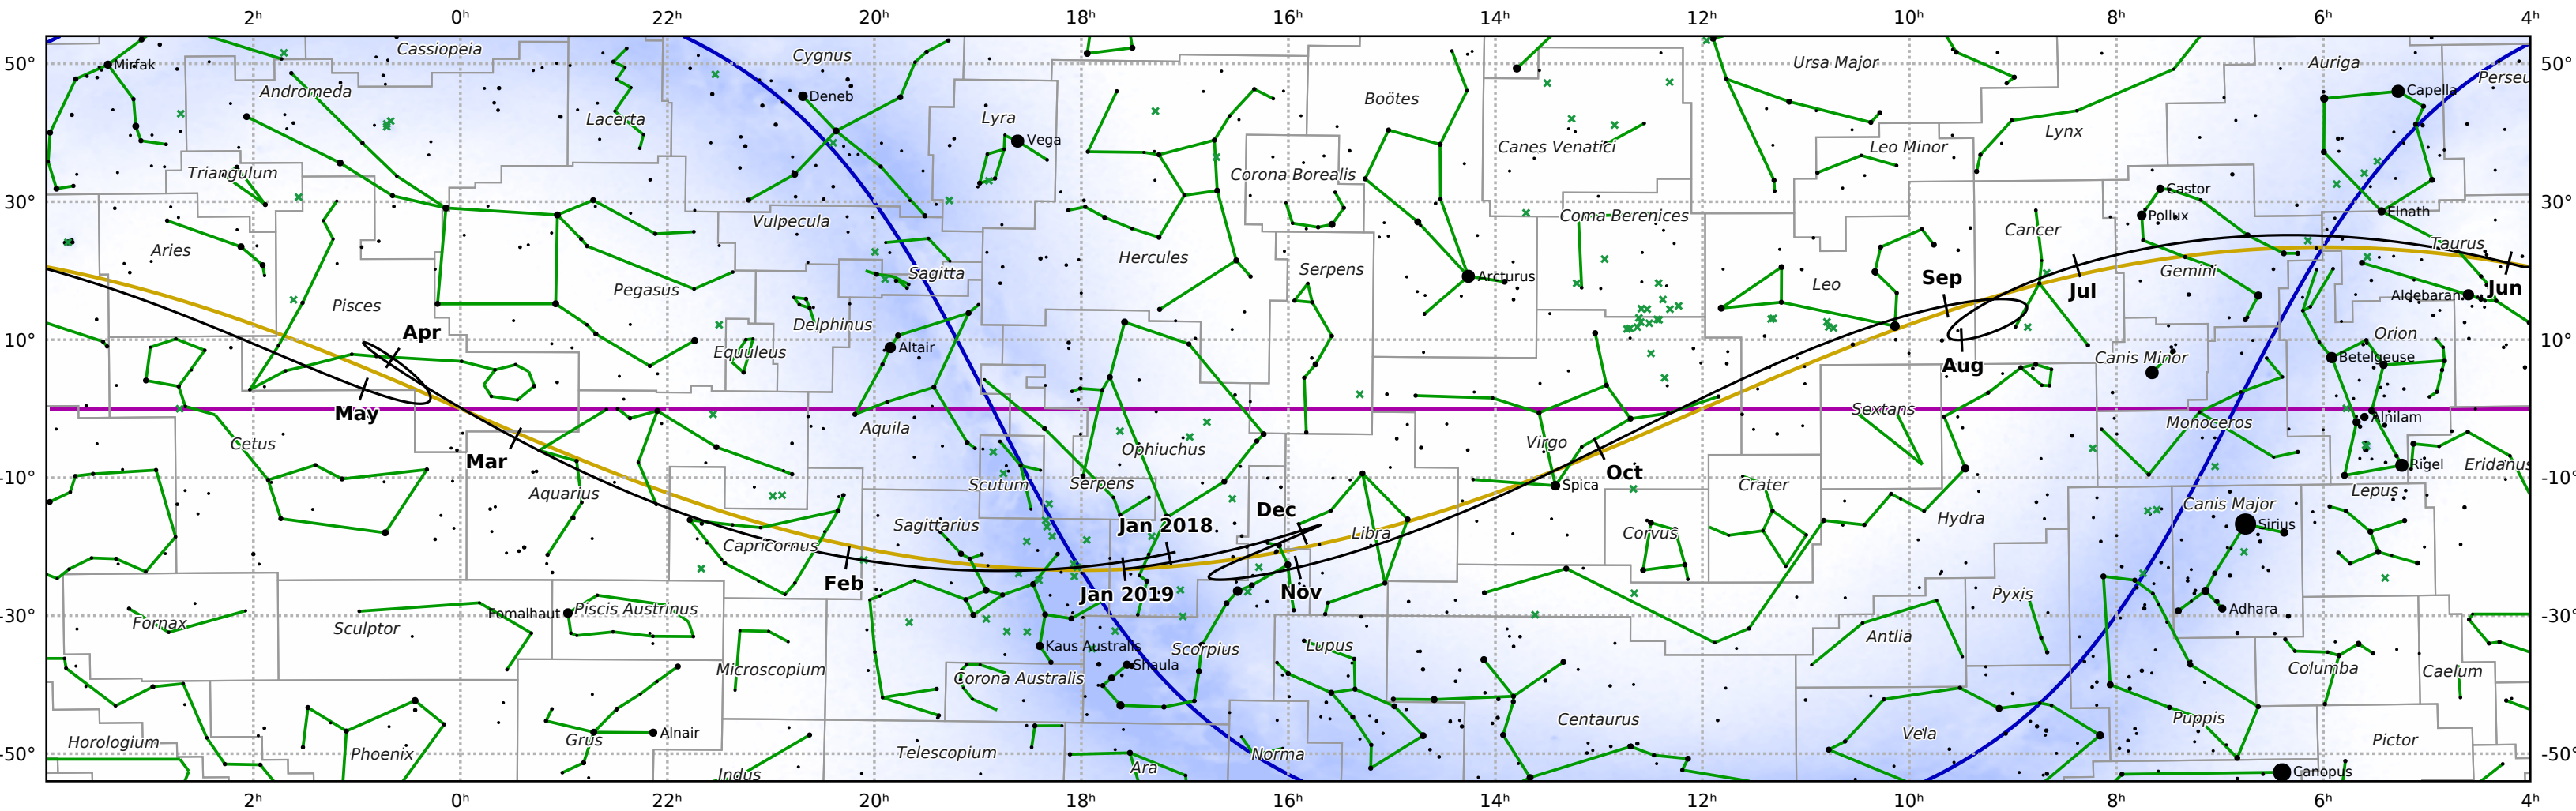

The path of Mercury in 2018

© Dominic Ford 2011-2019. Downloaded from <https://in-the-sky.org>

Magnitude scale: ·5.0 ·4.5 ·4.0 ·3.5 ·3.0 ·2.5 ·2.0 ·1.5 ·1.0 ·0.5 ·0.0 ·-0.5 ·-1.0

— The Equator — Ecliptic Plane — Galactic Plane