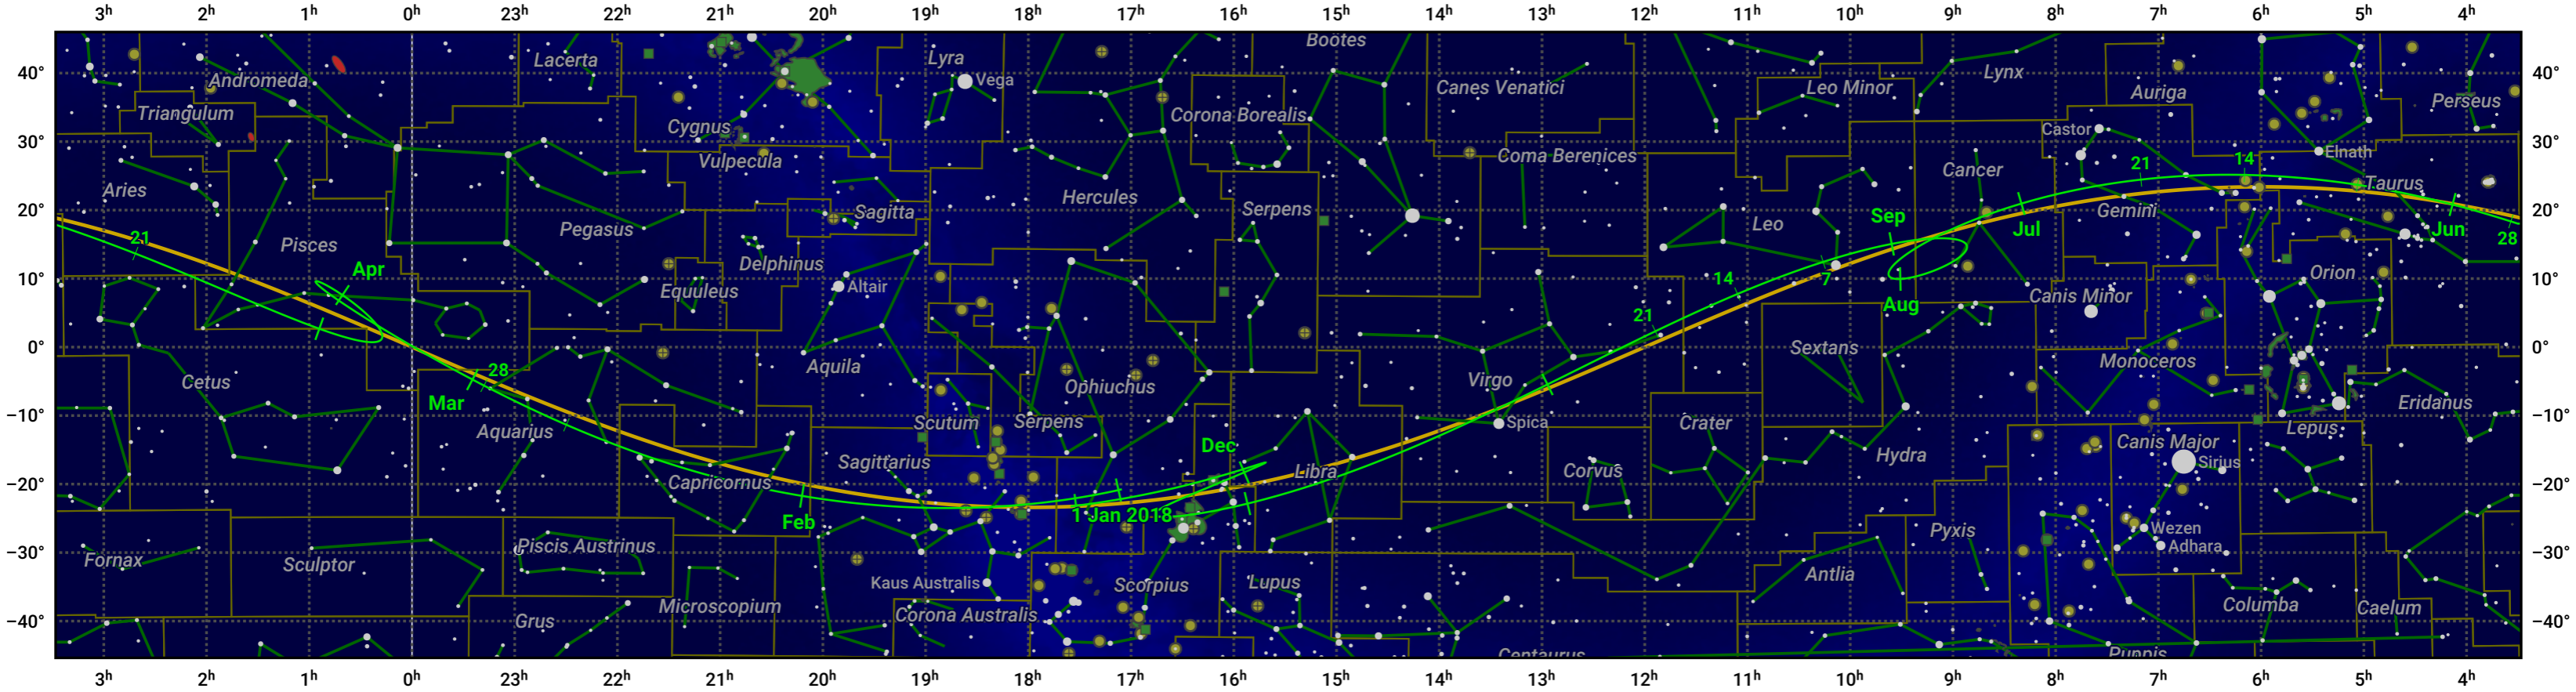

# The path of Mercury in 2018

© Dominic Ford 2011–2024. Date markers placed at midnight UTC. Downloaded from <https://in-the-sky.org>

Magnitude scale: · 5.0 · 4.0 · 3.0 · 2.0 · 1.0 ● 0.0 ● -1.0 ● -2.0

— Ecliptic Plane

- Galaxy
- Bright nebula
- Open cluster
- Globular cluster