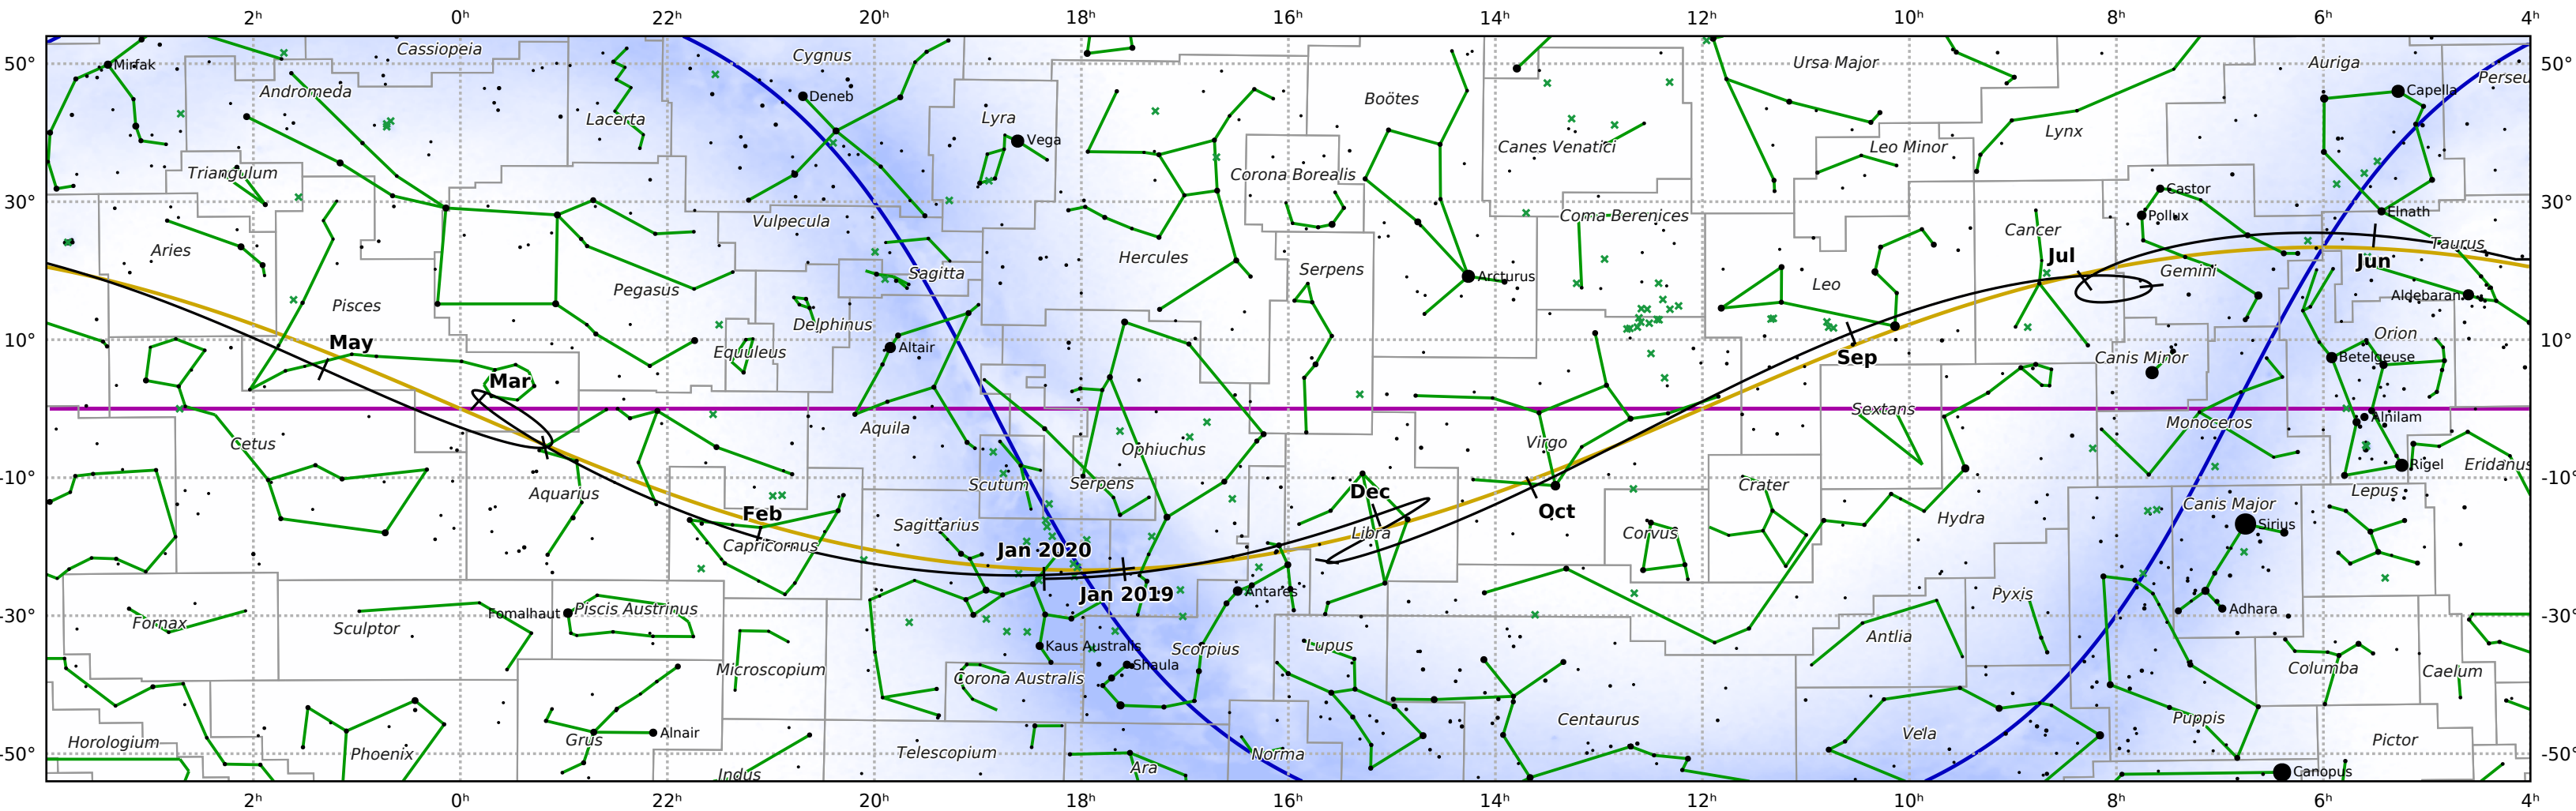

# The path of Mercury in 2019

© Dominic Ford 2011-2019. Downloaded from <https://in-the-sky.org>

Magnitude scale: -5.0 -4.5 -4.0 -3.5 -3.0 -2.5 -2.0 -1.5 -1.0 •0.5 •0.0 •-0.5 •-1.0

— The Equator — Ecliptic Plane — Galactic Plane