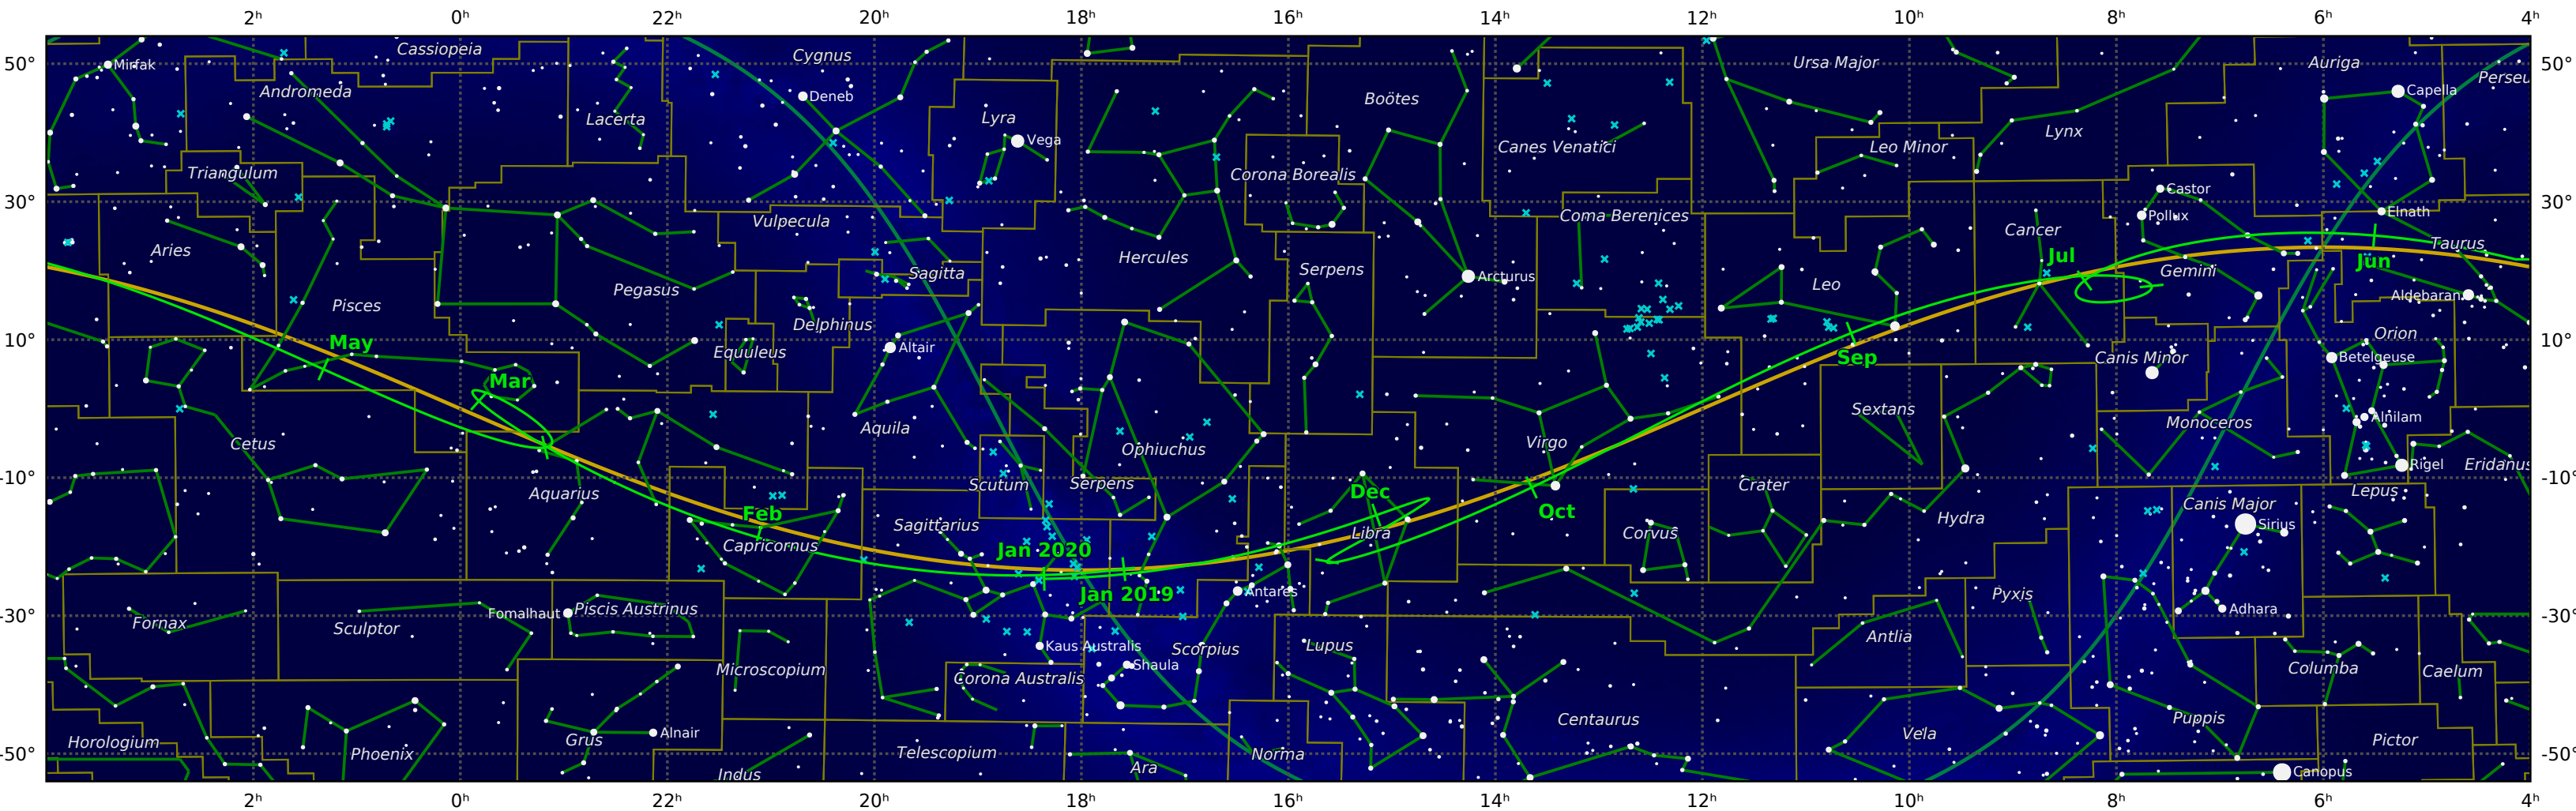

The path of Mercury in 2019

© Dominic Ford 2011-2019. Downloaded from <https://in-the-sky.org>

Magnitude scale: -5.0 -4.5 -4.0 -3.5 -3.0 -2.5 -2.0 -1.5 -1.0 -0.5 -0.0 ● -0.5 ● -1.0

— Ecliptic Plane — Galactic Plane