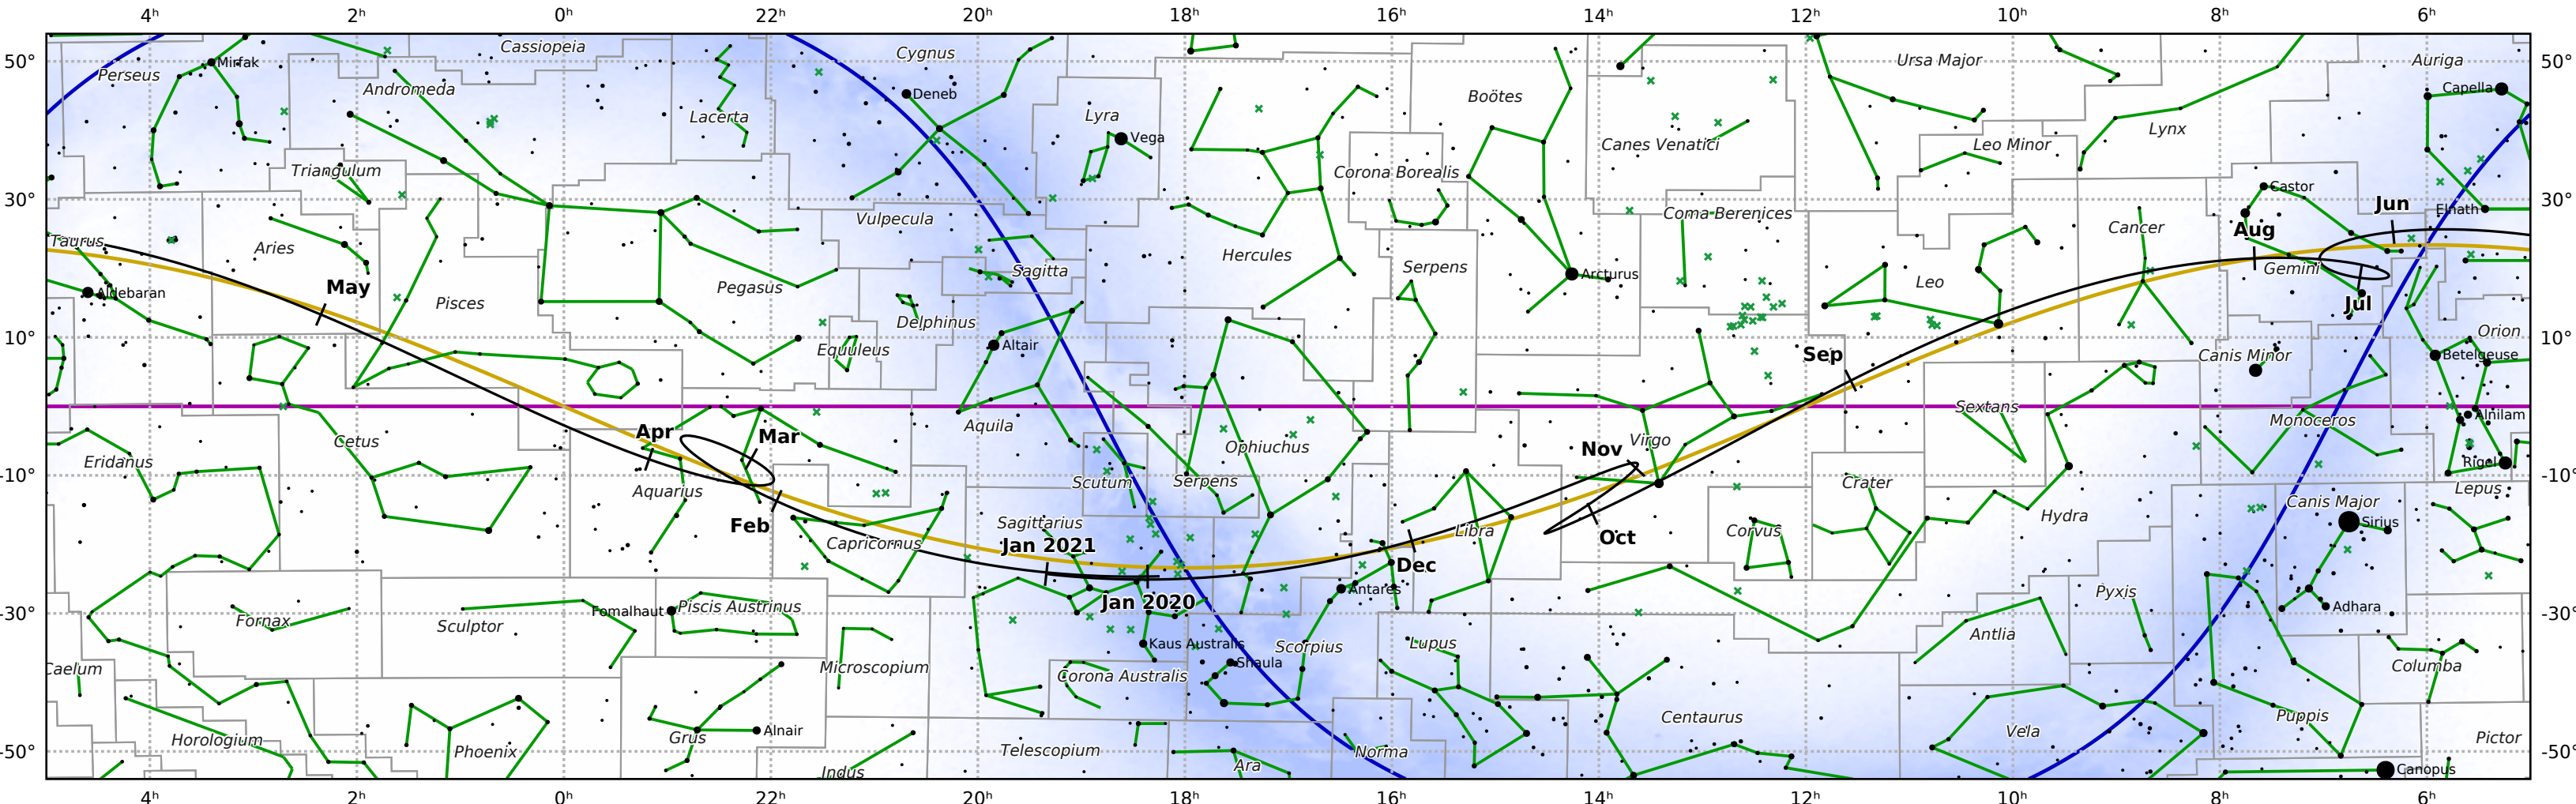

The path of Mercury in 2020

© Dominic Ford 2011-2019. Downloaded from <https://in-the-sky.org>

Magnitude scale: • 5.0 • 4.5 • 4.0 • 3.5 • 3.0 • 2.5 • 2.0 • 1.5 • 1.0 • 0.5 • 0.0 • -0.5 • -1.0

— The Equator — Ecliptic Plane — Galactic Plane