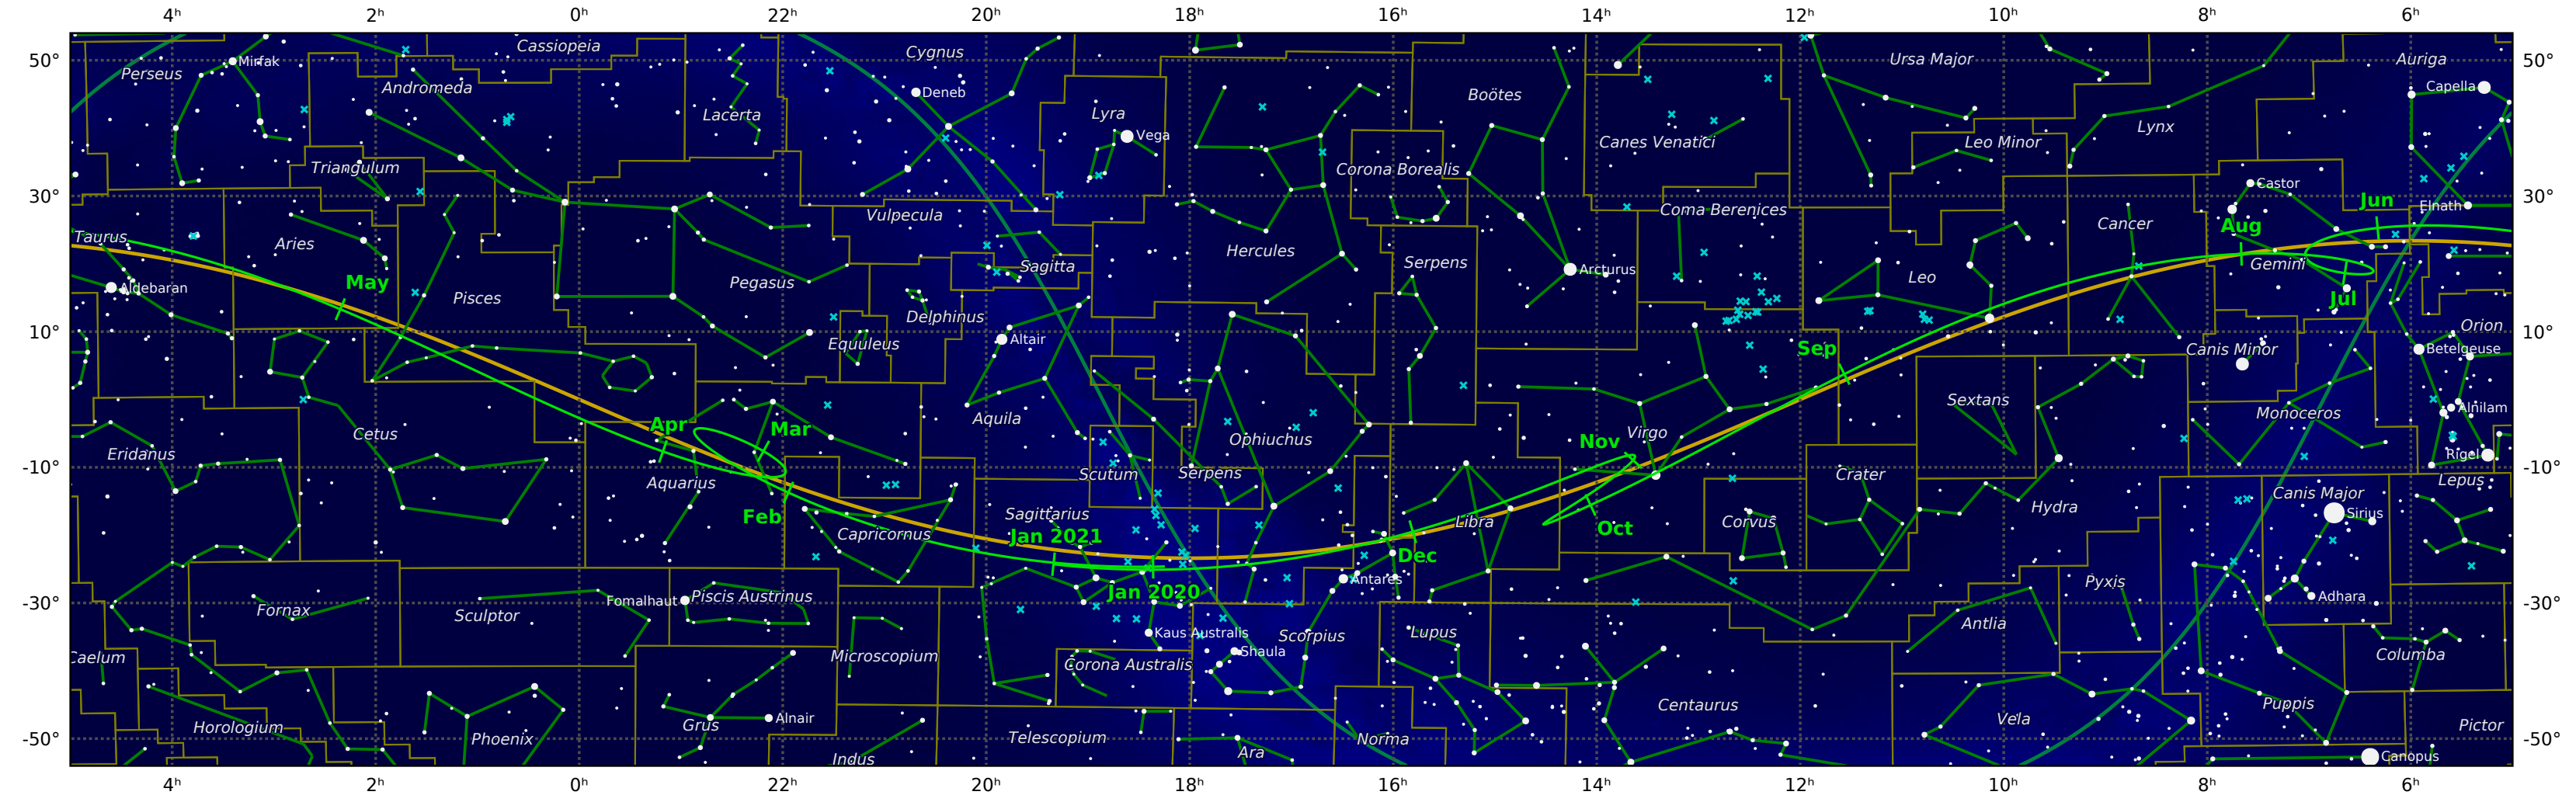

The path of Mercury in 2020

© Dominic Ford 2011-2019. Downloaded from <https://in-the-sky.org>

Magnitude scale: • 5.0 • 4.5 • 4.0 • 3.5 • 3.0 • 2.5 • 2.0 • 1.5 • 1.0 • 0.5 • 0.0 • -0.5 • -1.0

— Ecliptic Plane — Galactic Plane