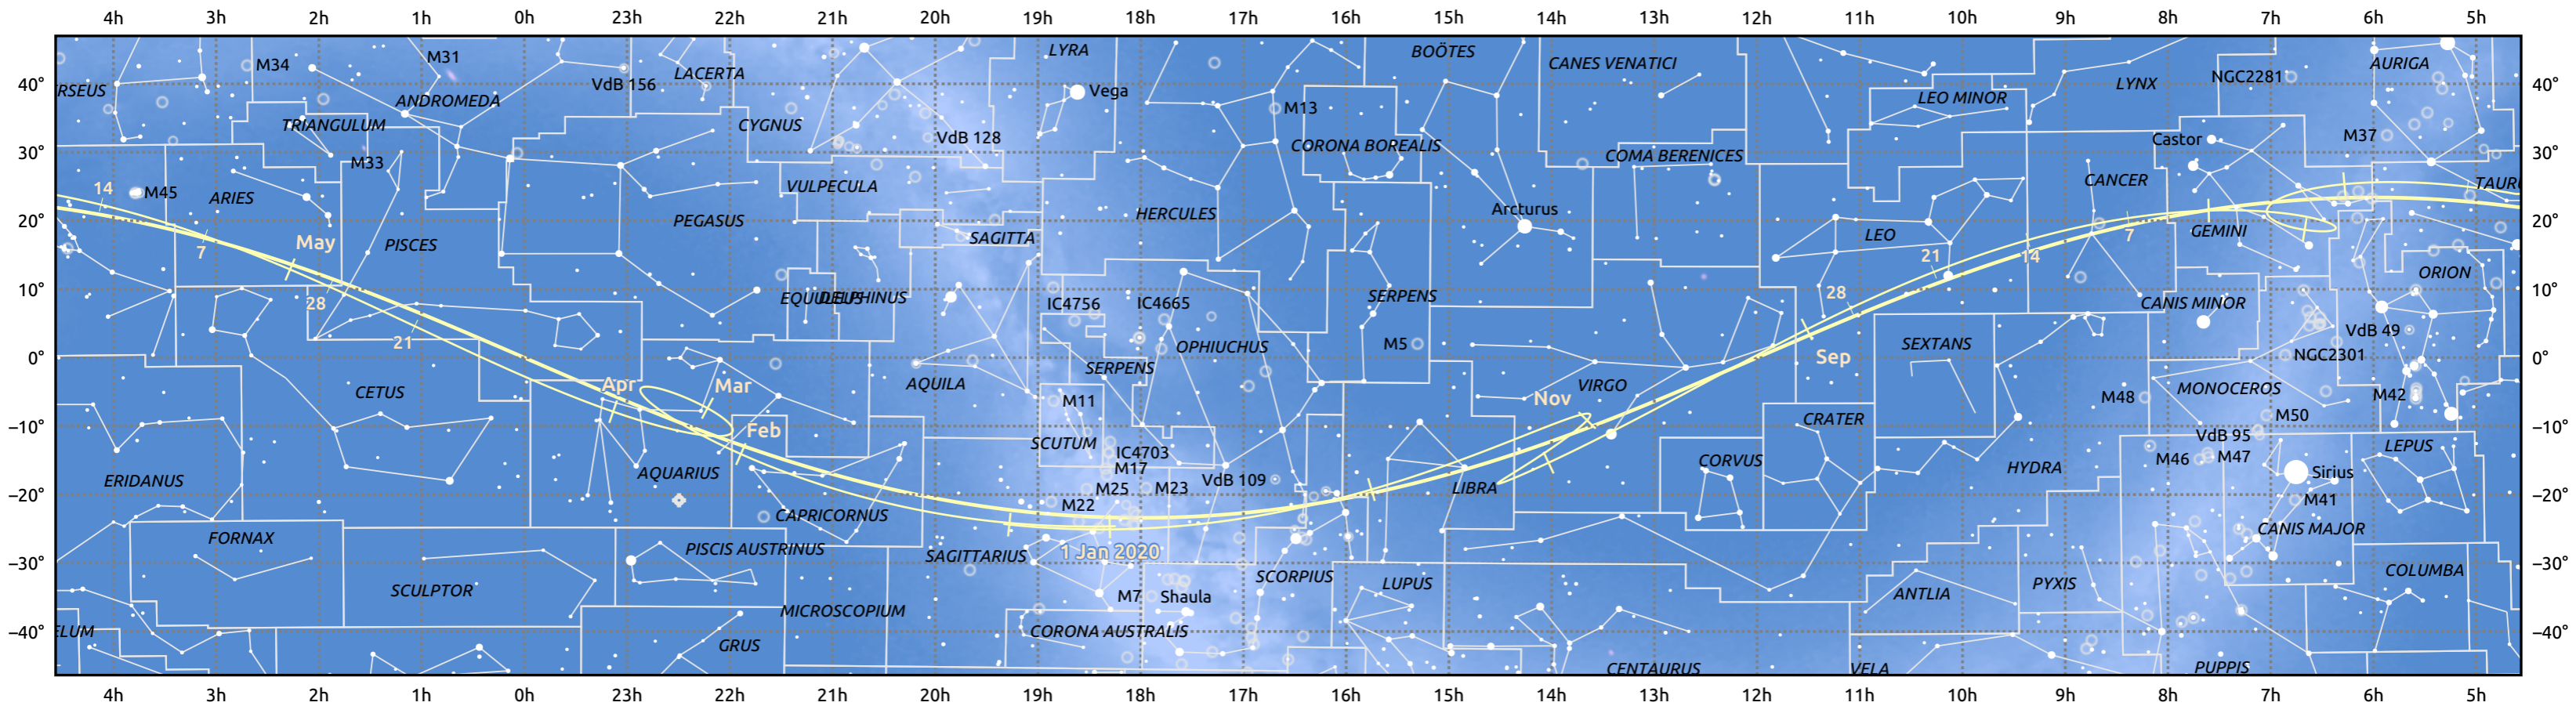

The path of Mercury in 2020

© Dominic Ford 2011–2025. Date markers placed at midnight UTC. Downloaded from <https://in-the-sky.org>

Magnitude scale: 5.0 4.0 3.0 2.0 1.0 0.0 -1.0 -2.0

Ecliptic Plane

Galaxy Bright nebula Open cluster Globular cluster Planetary nebula