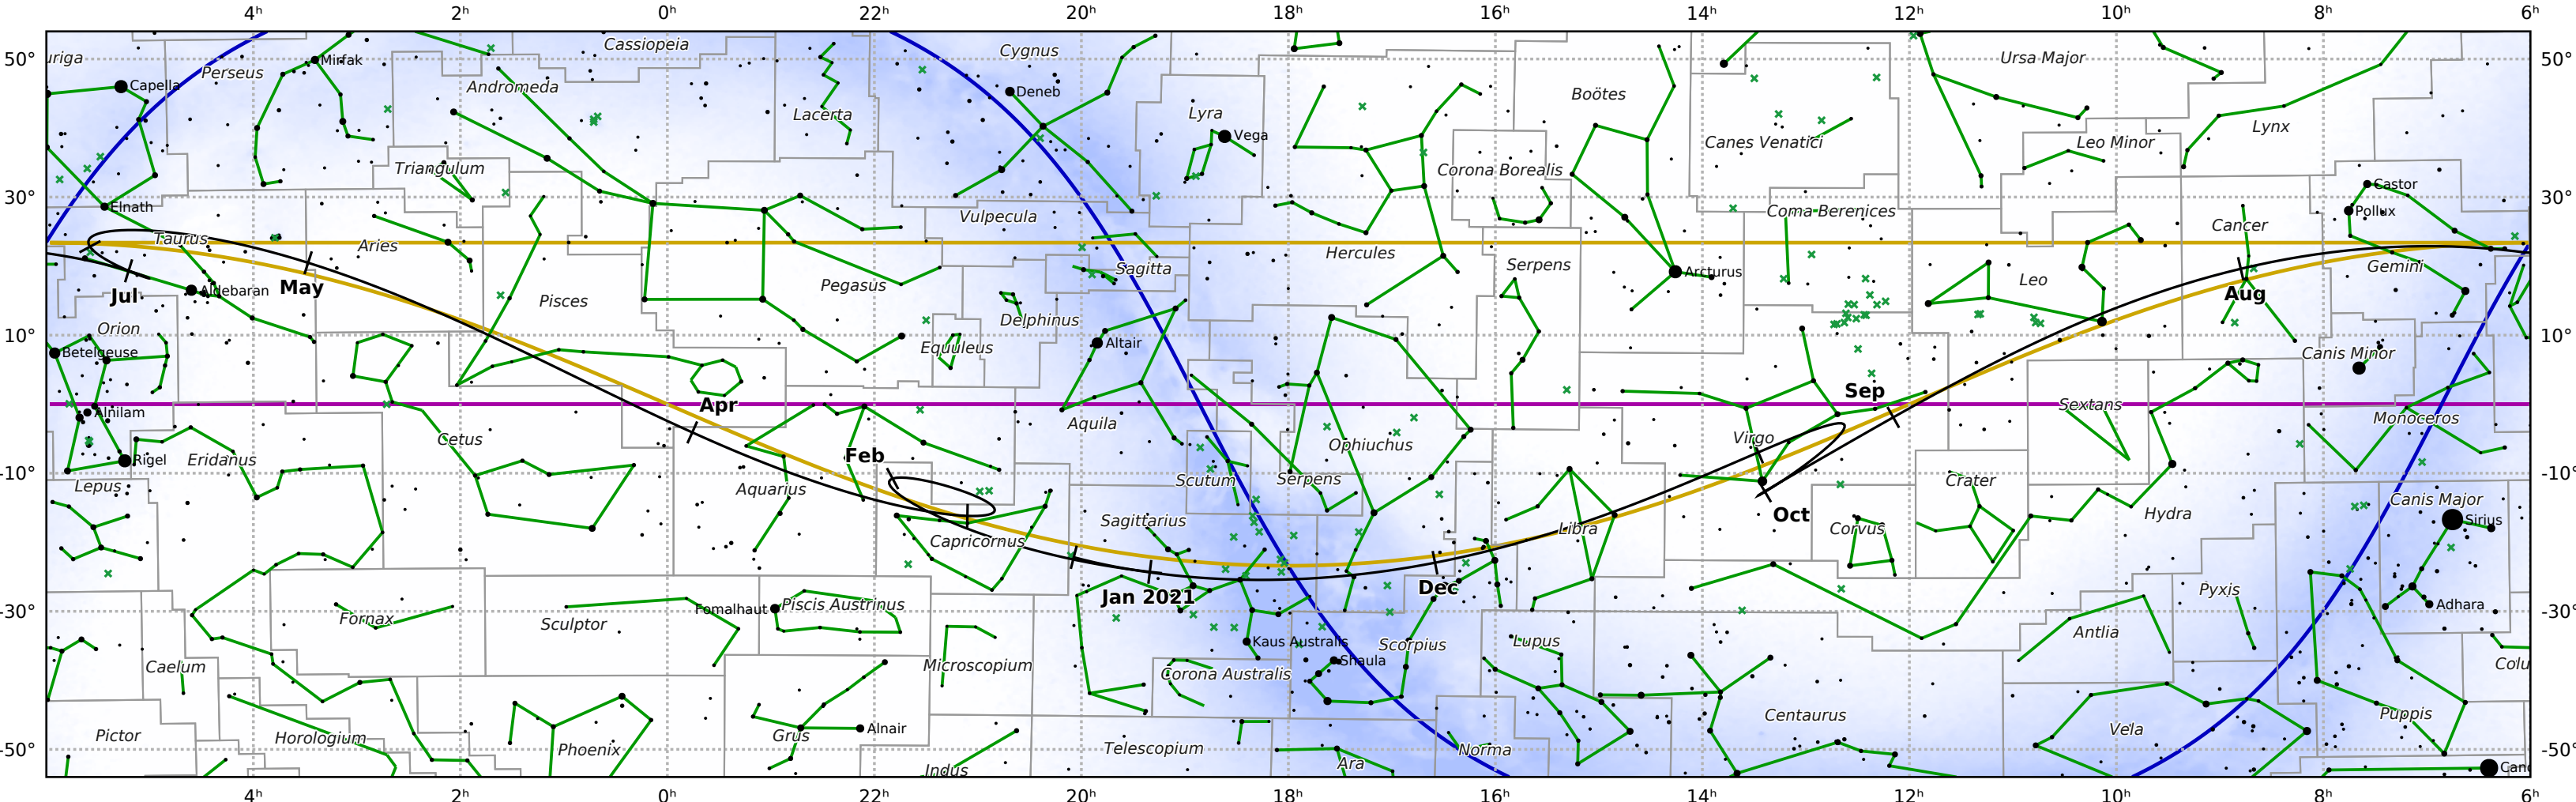

The path of Mercury in 2021

© Dominic Ford 2011-2019. Downloaded from <https://in-the-sky.org>

Magnitude scale: ● -5.0 ● -4.5 ● -4.0 ● -3.5 ● -3.0 ● -2.5 ● -2.0 ● -1.5 ● -1.0 ● -0.5 ● 0.0 ● 0.5 ● 1.0 ● 1.5 ● 2.0 ● 2.5 ● 3.0 ● 3.5 ● 4.0 ● 4.5 ● 5.0

— The Equator — Ecliptic Plane — Galactic Plane