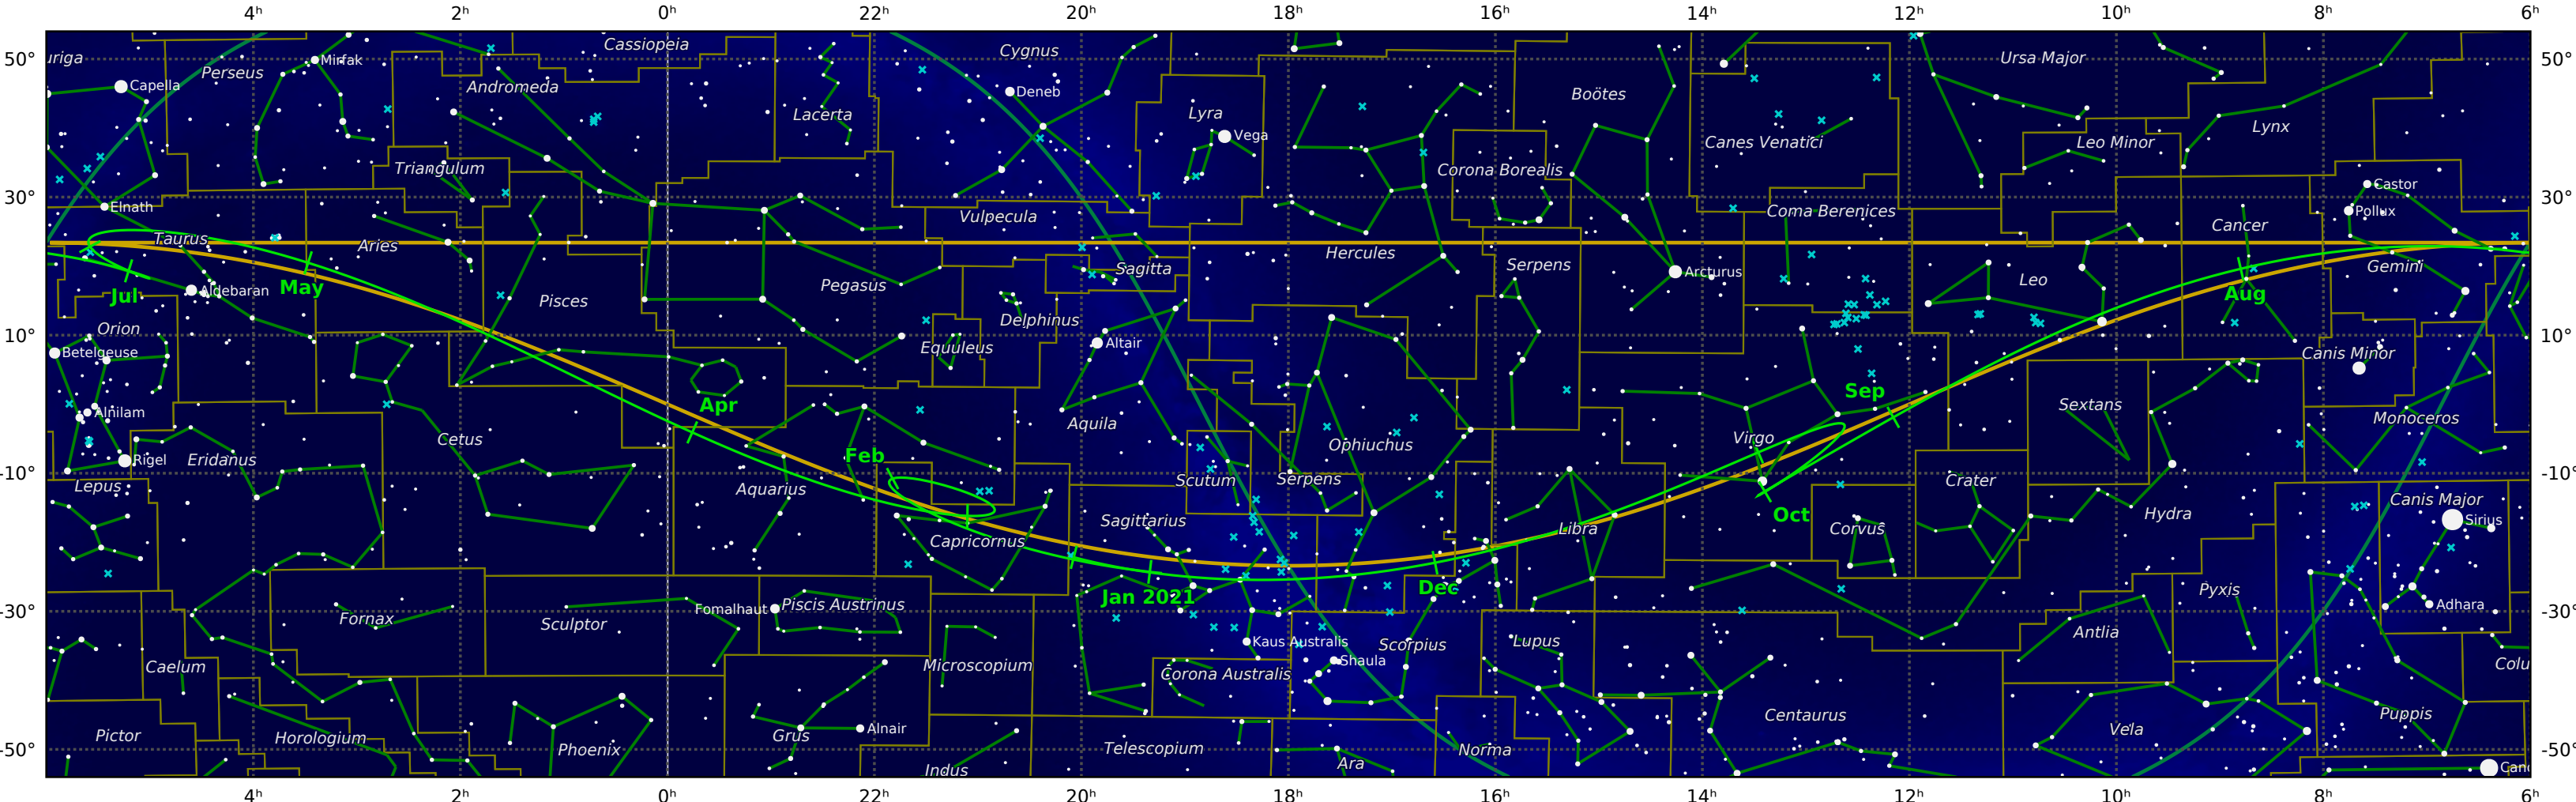

# The path of Mercury in 2021

© Dominic Ford 2011-2019. Downloaded from <https://in-the-sky.org>

Magnitude scale: • 5.0 • 4.5 • 4.0 • 3.5 • 3.0 • 2.5 • 2.0 • 1.5 • 1.0 • 0.5 • 0.0 • -0.5 • -1.0

— Ecliptic Plane — Galactic Plane