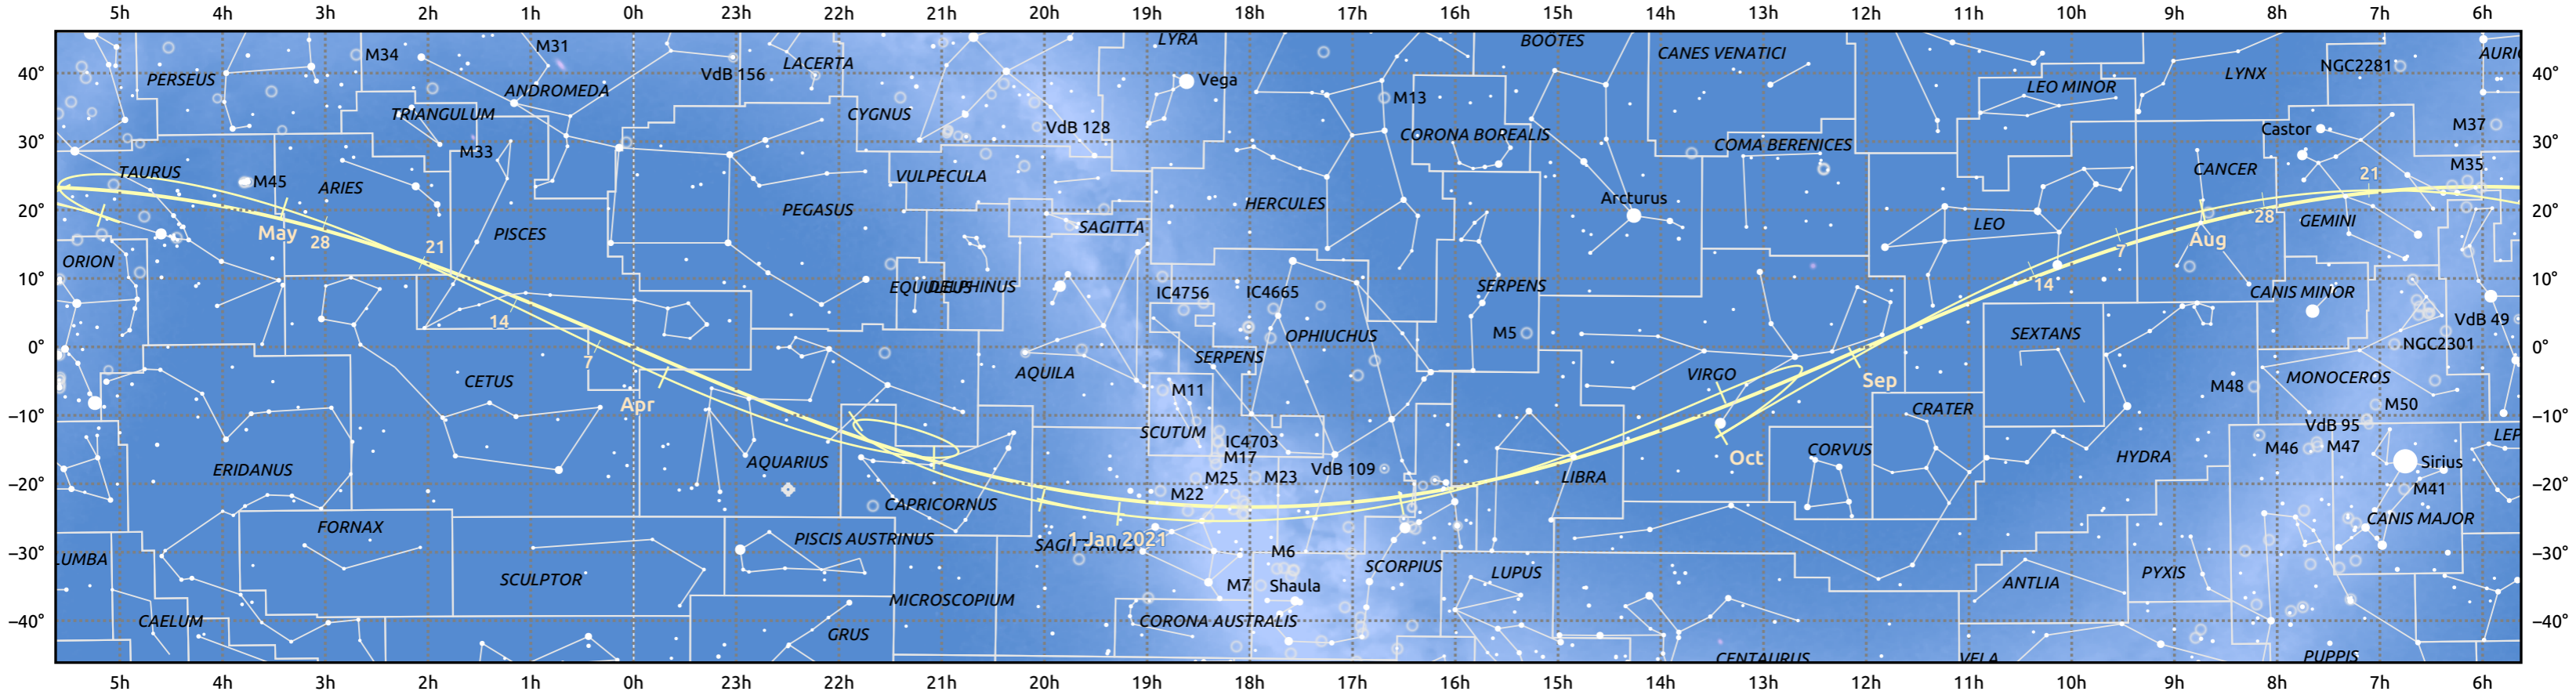

The path of Mercury in 2021

© Dominic Ford 2011–2025. Date markers placed at midnight UTC. Downloaded from <https://in-the-sky.org>

Magnitude scale: -5.0 -4.0 -3.0 -2.0 -1.0 -0.0 -1.0 -2.0

Ecliptic Plane

Galaxy Bright nebula Open cluster Globular cluster Planetary nebula