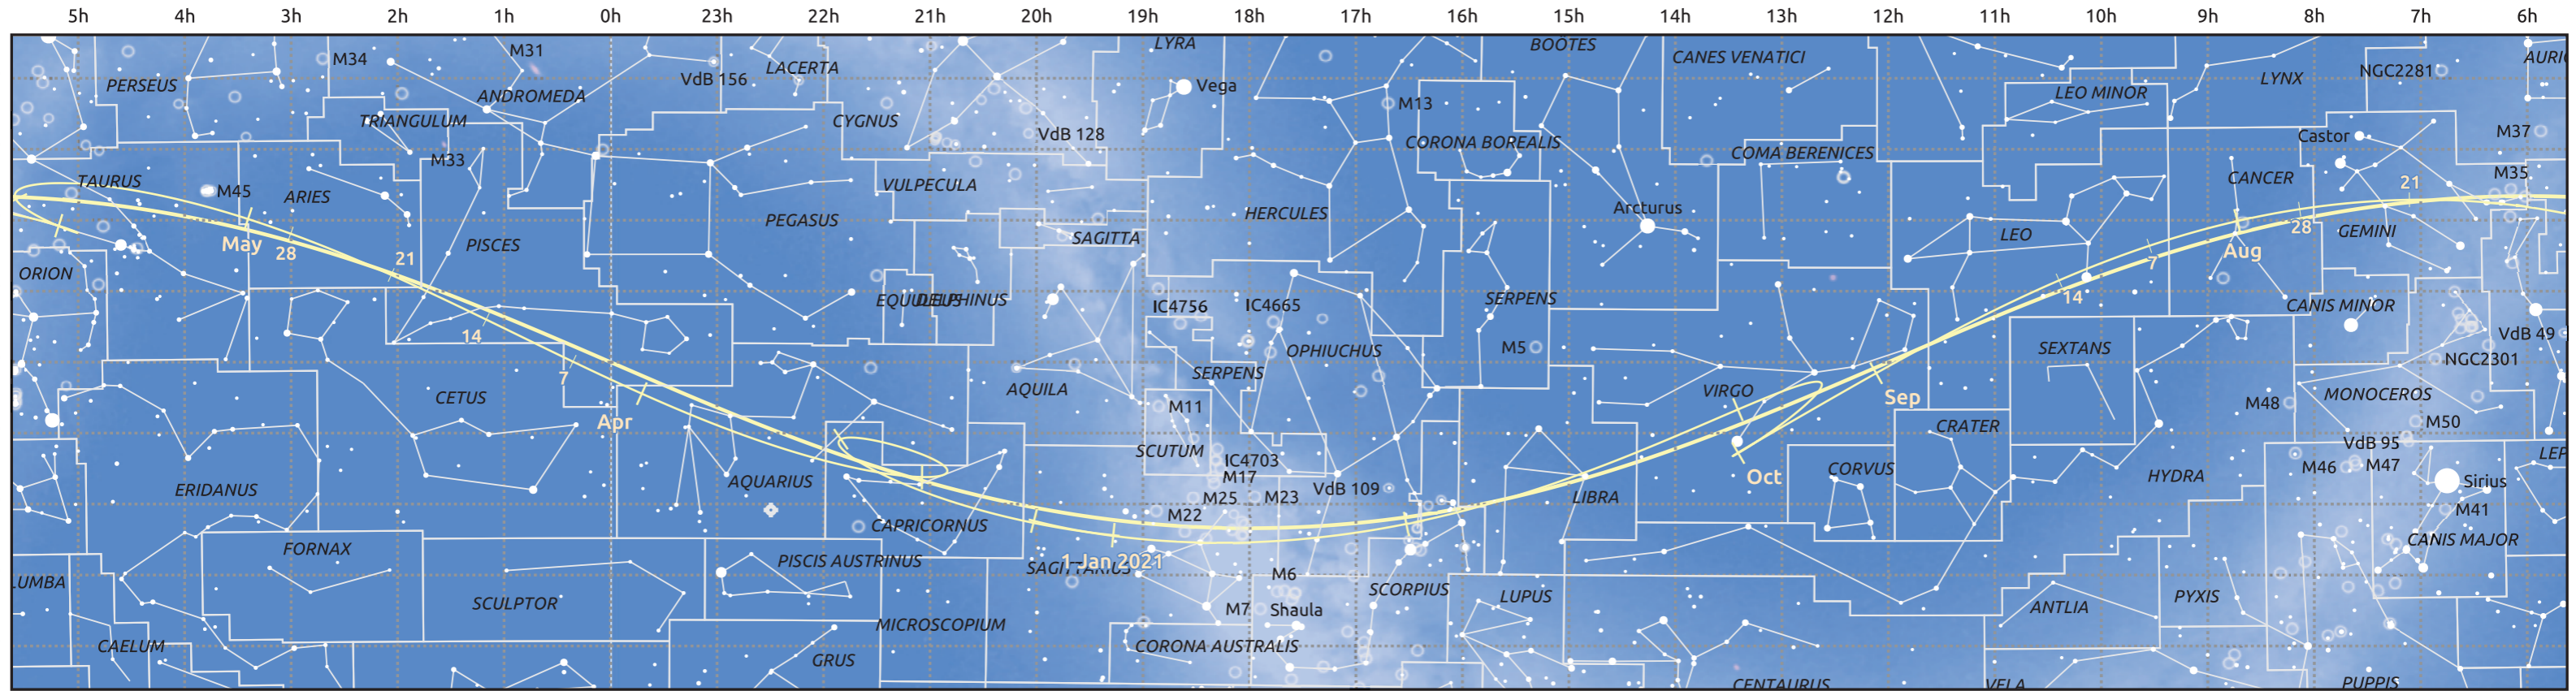

The path of Mercury in 2021

© Dominic Ford 2011–2025. Date markers placed at midnight UTC. Downloaded from <https://in-the-sky.org>

Magnitude scale: -5.0 -4.0 -3.0 -2.0 -1.0 -0.0 -1.0 -2.0

Ecliptic Plane

Galaxy Bright nebula Open cluster Globular cluster Planetary nebula