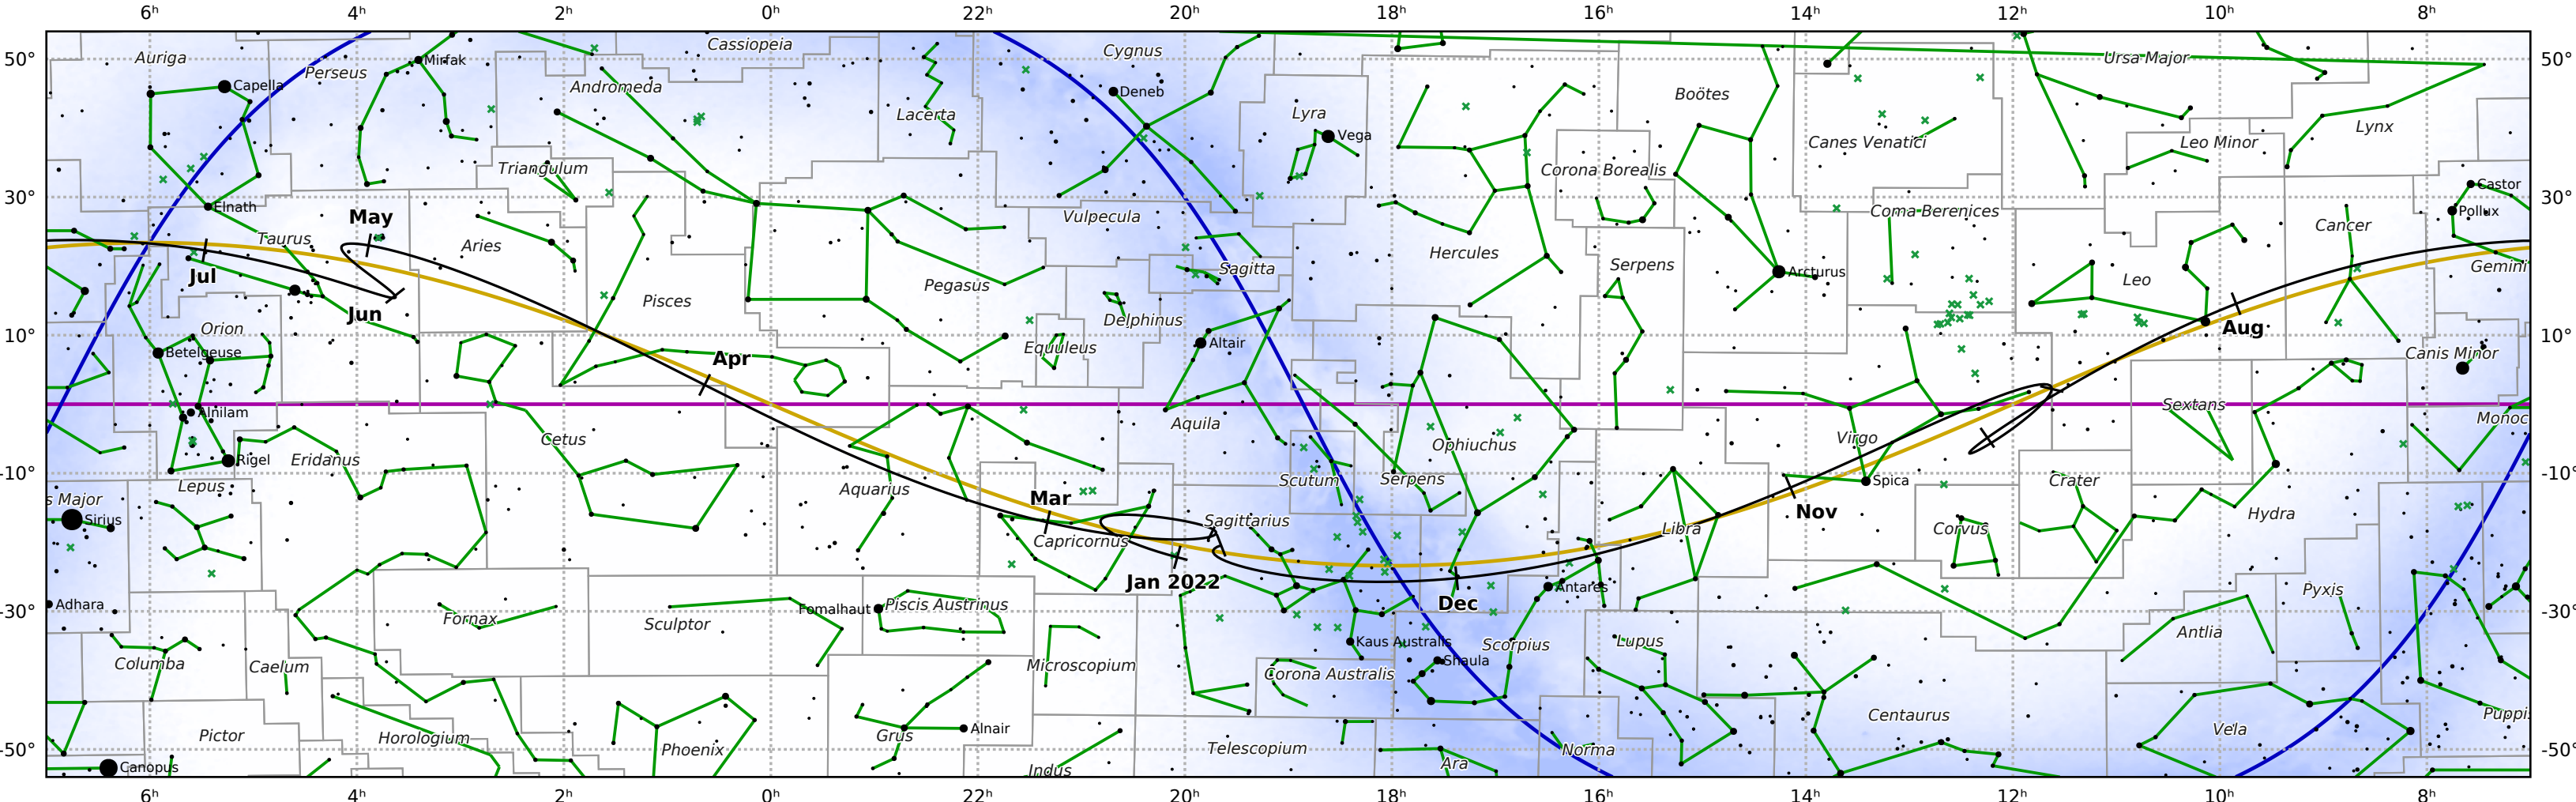

The path of Mercury in 2022

© Dominic Ford 2011-2019. Downloaded from <https://in-the-sky.org>

Magnitude scale: -5.0 -4.5 -4.0 -3.5 -3.0 -2.5 -2.0 -1.5 -1.0 -0.5 -1.0

— The Equator — Ecliptic Plane — Galactic Plane