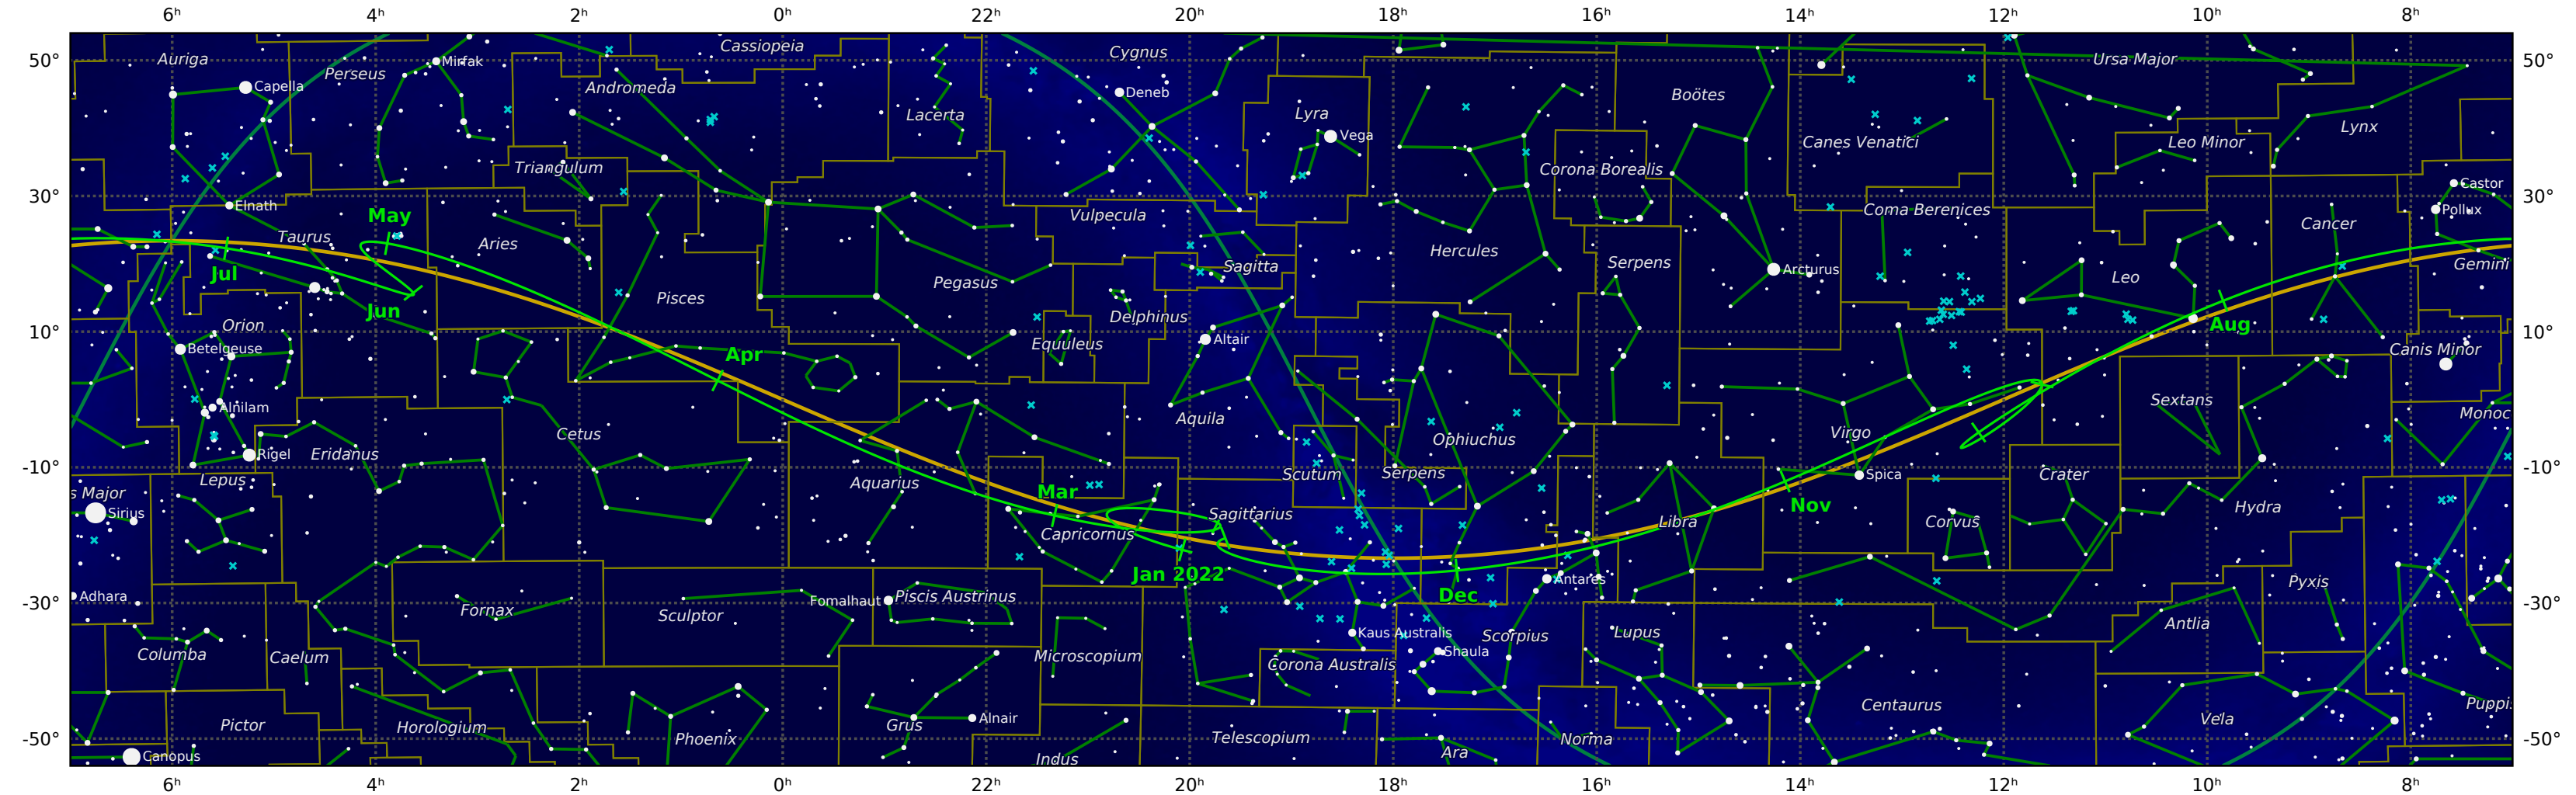

# The path of Mercury in 2022

© Dominic Ford 2011-2019. Downloaded from <https://in-the-sky.org>

Magnitude scale: -5.0 -4.5 -4.0 -3.5 -3.0 -2.5 -2.0 -1.5 -1.0 -0.5 -1.0

— Ecliptic Plane — Galactic Plane