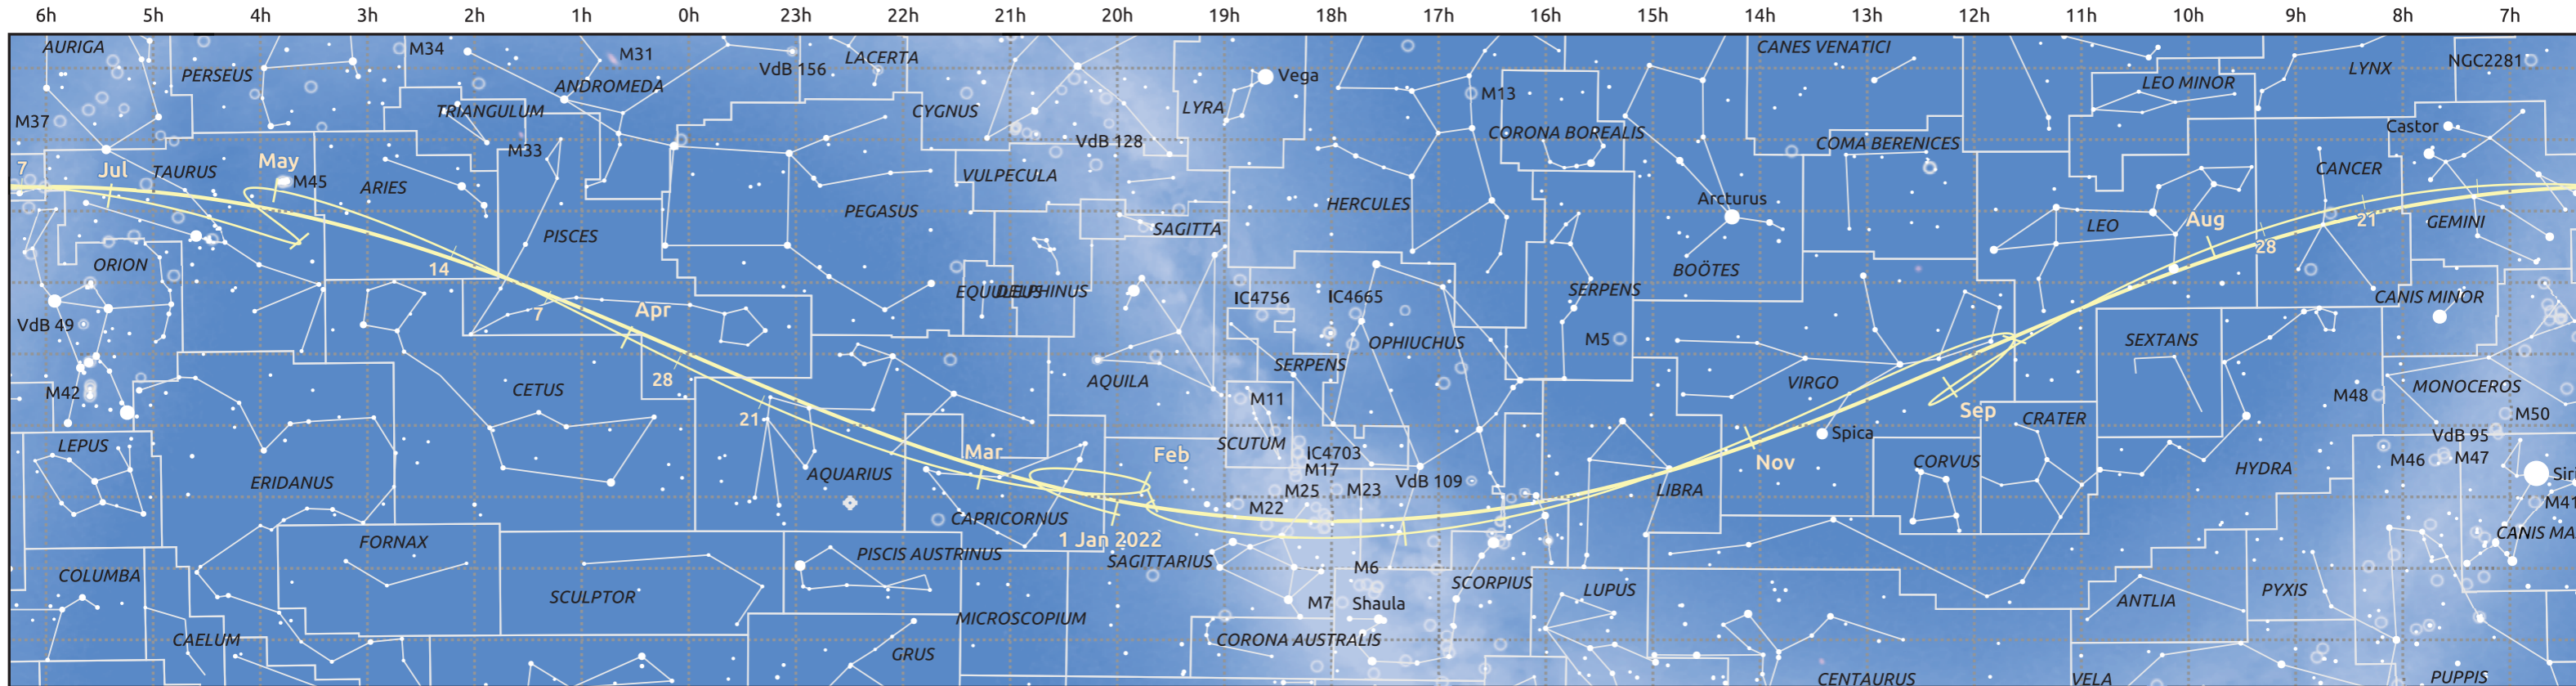

The path of Mercury in 2022

© Dominic Ford 2011–2025. Date markers placed at midnight UTC. Downloaded from <https://in-the-sky.org>

Magnitude scale: 5.0 4.0 3.0 2.0 1.0 0.0 -1.0 -2.0

Ecliptic Plane

Galaxy

Bright nebula

Open cluster

Globular cluster

Planetary nebula