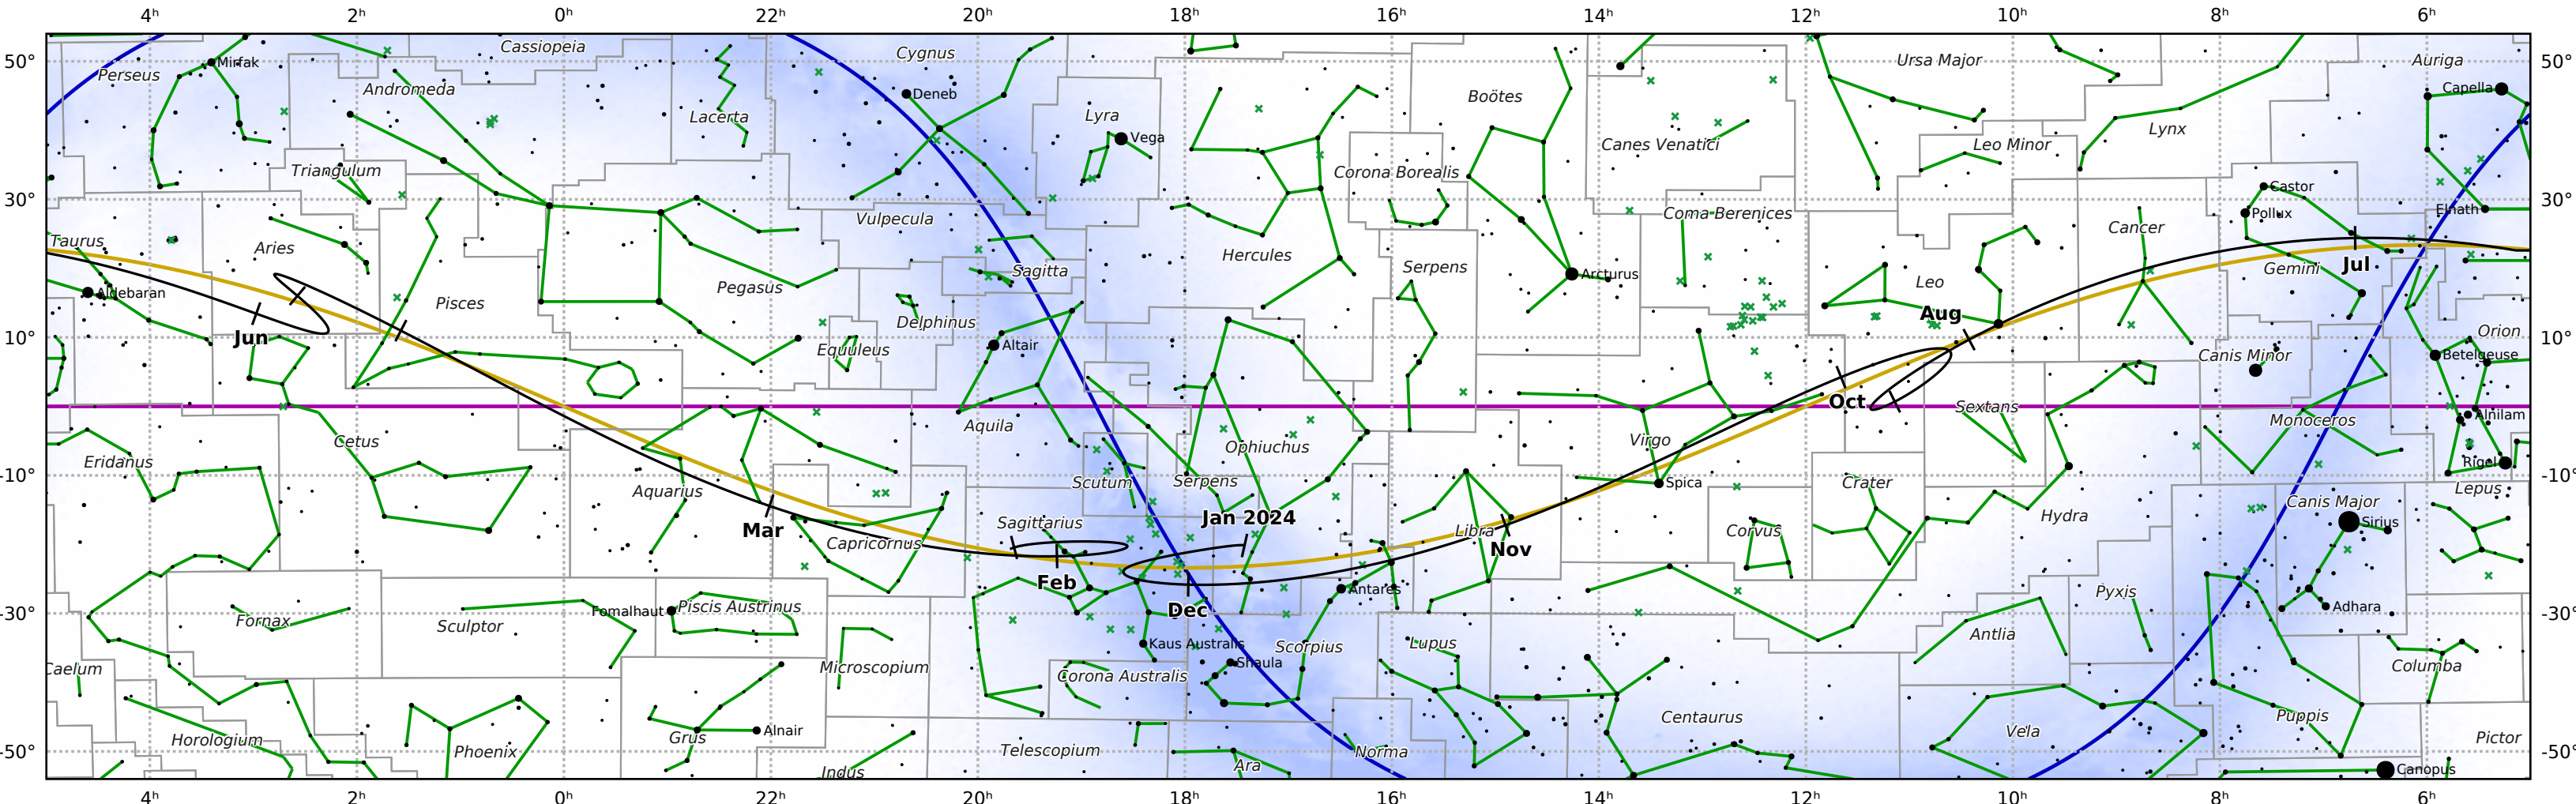

The path of Mercury in 2023

© Dominic Ford 2011-2019. Downloaded from <https://in-the-sky.org>

Magnitude scale: • 5.0 • 4.5 • 4.0 • 3.5 • 3.0 • 2.5 • 2.0 • 1.5 • 1.0 • 0.5 • 0.0 • -0.5 • -1.0

— The Equator — Ecliptic Plane — Galactic Plane