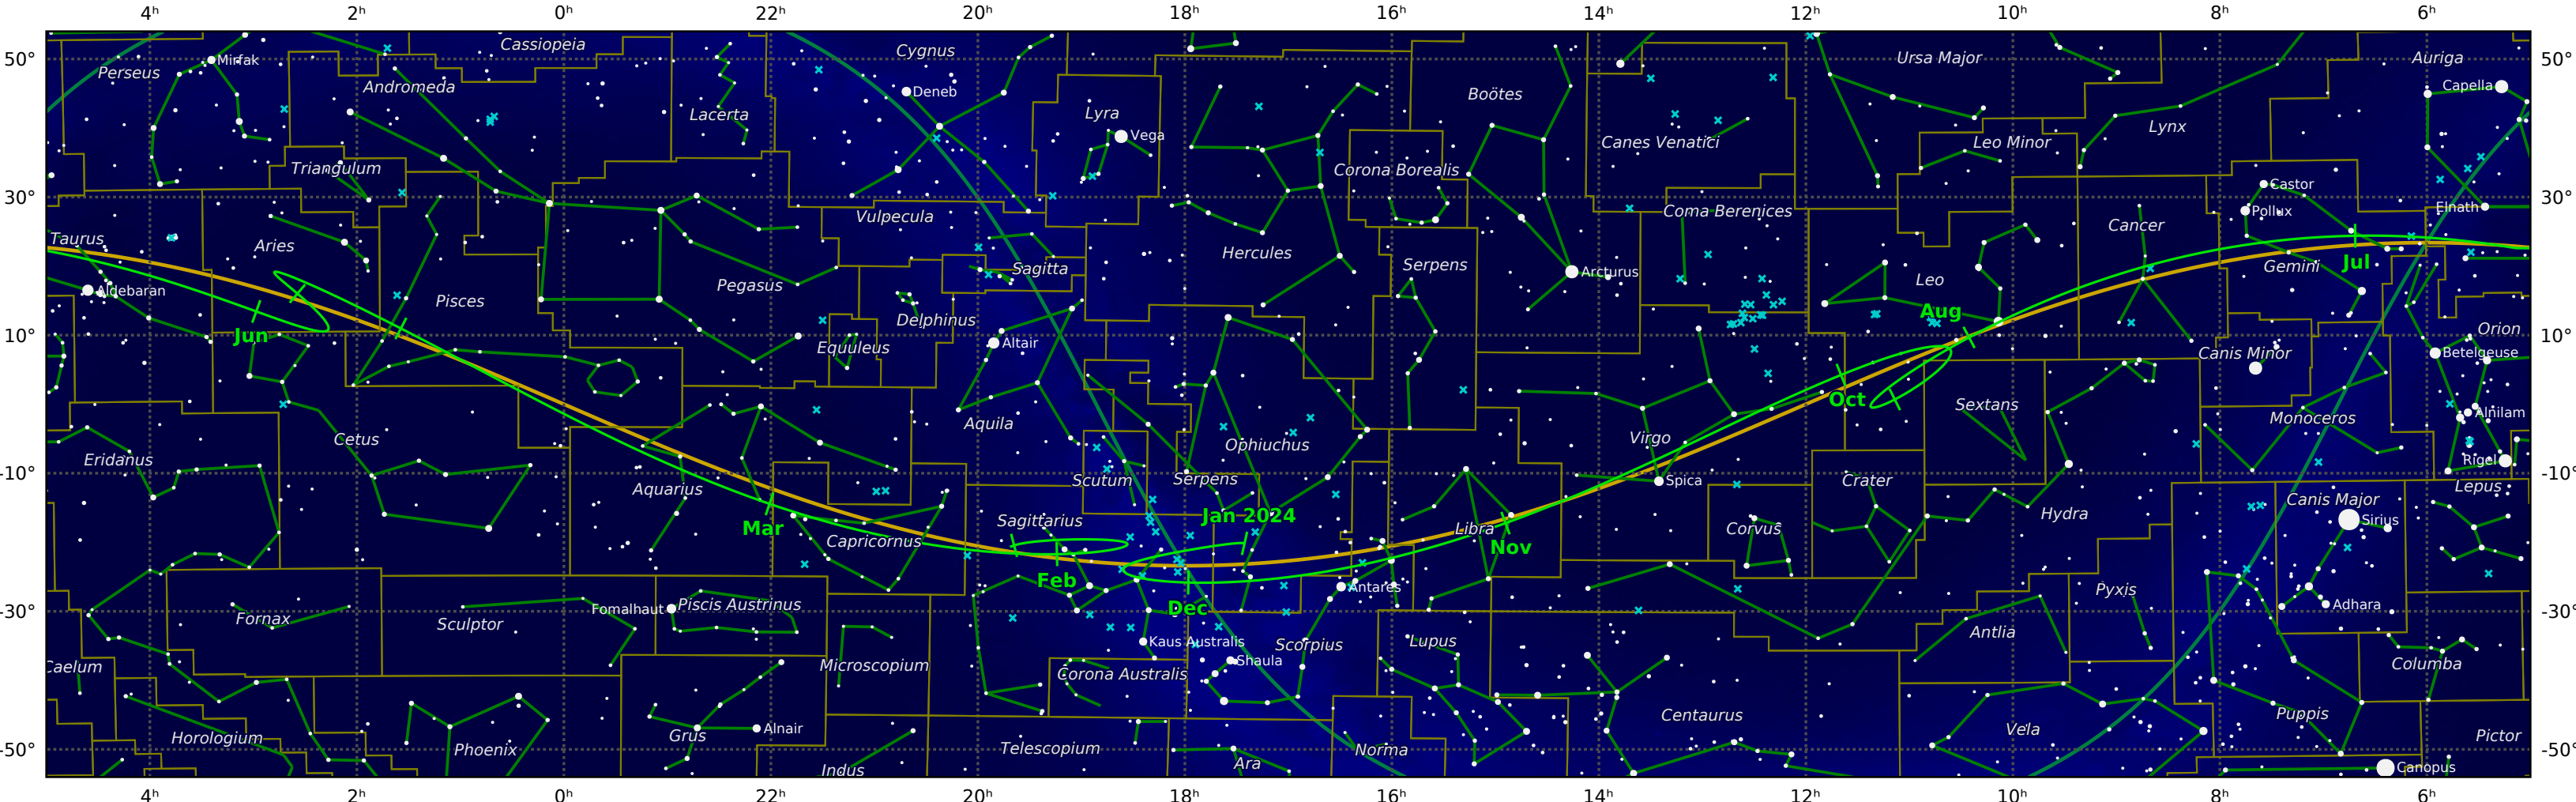

# The path of Mercury in 2023

© Dominic Ford 2011-2019. Downloaded from <https://in-the-sky.org>

Magnitude scale: • 5.0 • 4.5 • 4.0 • 3.5 • 3.0 • 2.5 • 2.0 • 1.5 • 1.0 • 0.5 • 0.0 • -0.5 • -1.0

— Ecliptic Plane — Galactic Plane