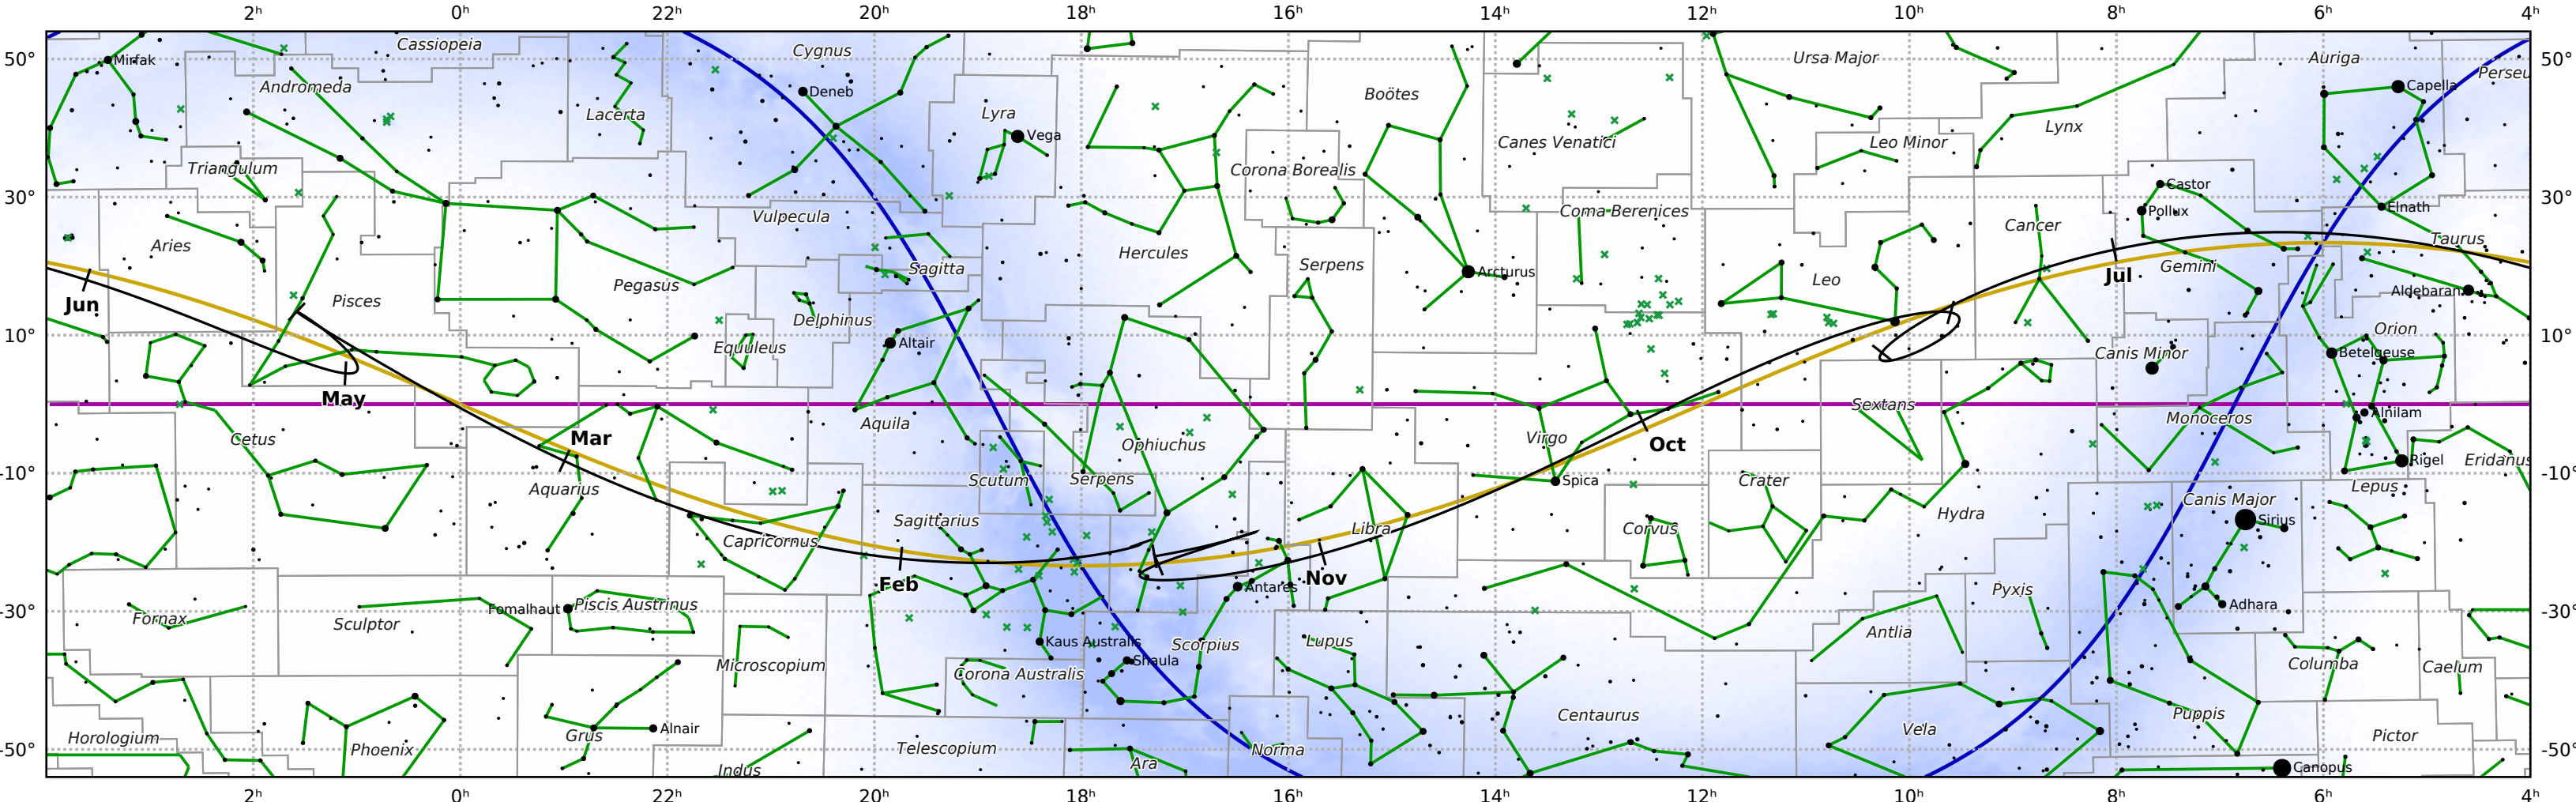

The path of Mercury in 2024

© Dominic Ford 2011-2019. Downloaded from <https://in-the-sky.org>

Magnitude scale: ·-5.0 ·-4.5 ·-4.0 ·-3.5 ·-3.0 ·-2.5 ·-2.0 ·-1.5 ·-1.0 ·0.5 ·0.0 ·-0.5 ·-1.0

— The Equator — Ecliptic Plane — Galactic Plane