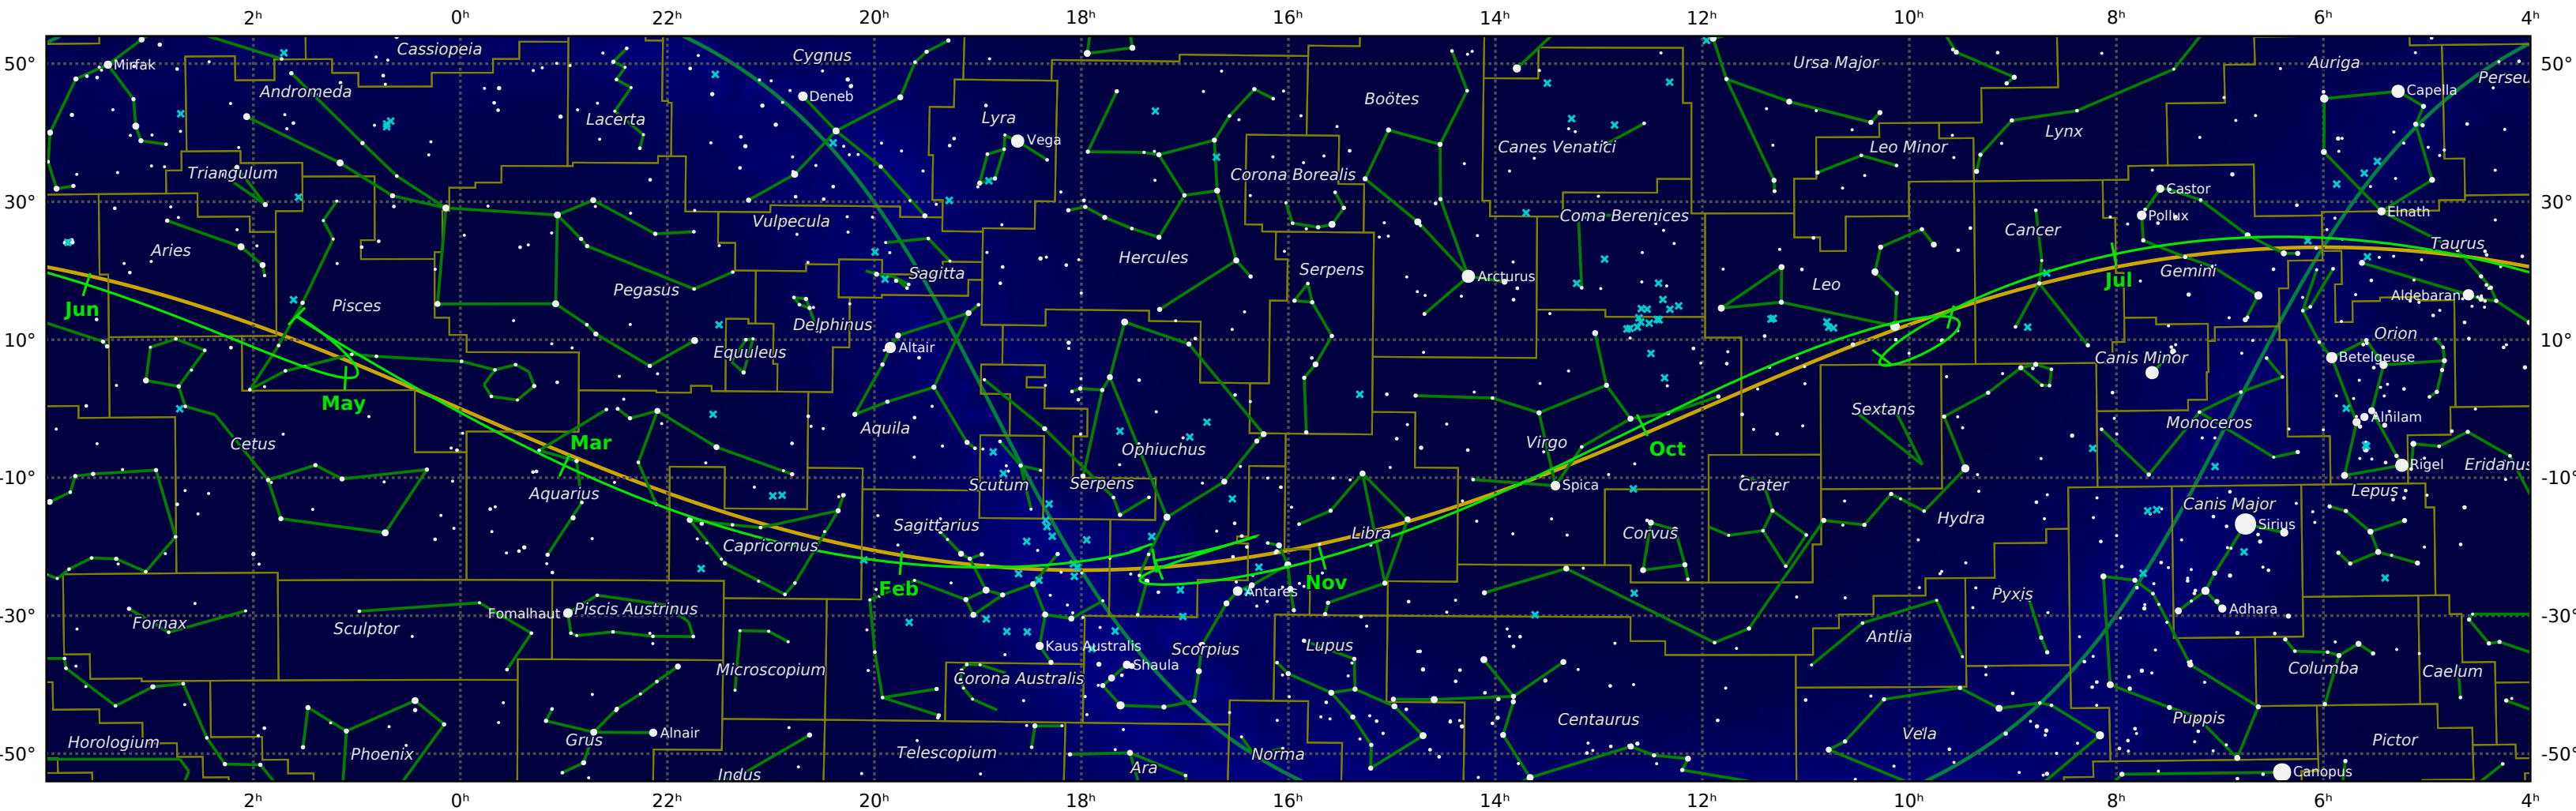

The path of Mercury in 2024

© Dominic Ford 2011-2019. Downloaded from <https://in-the-sky.org>

Magnitude scale: ·5.0 ·4.5 ·4.0 ·3.5 ·3.0 ·2.5 ·2.0 ·1.5 ·1.0 ·0.5 ·0.0 ●-0.5 ●-1.0

— Ecliptic Plane — Galactic Plane