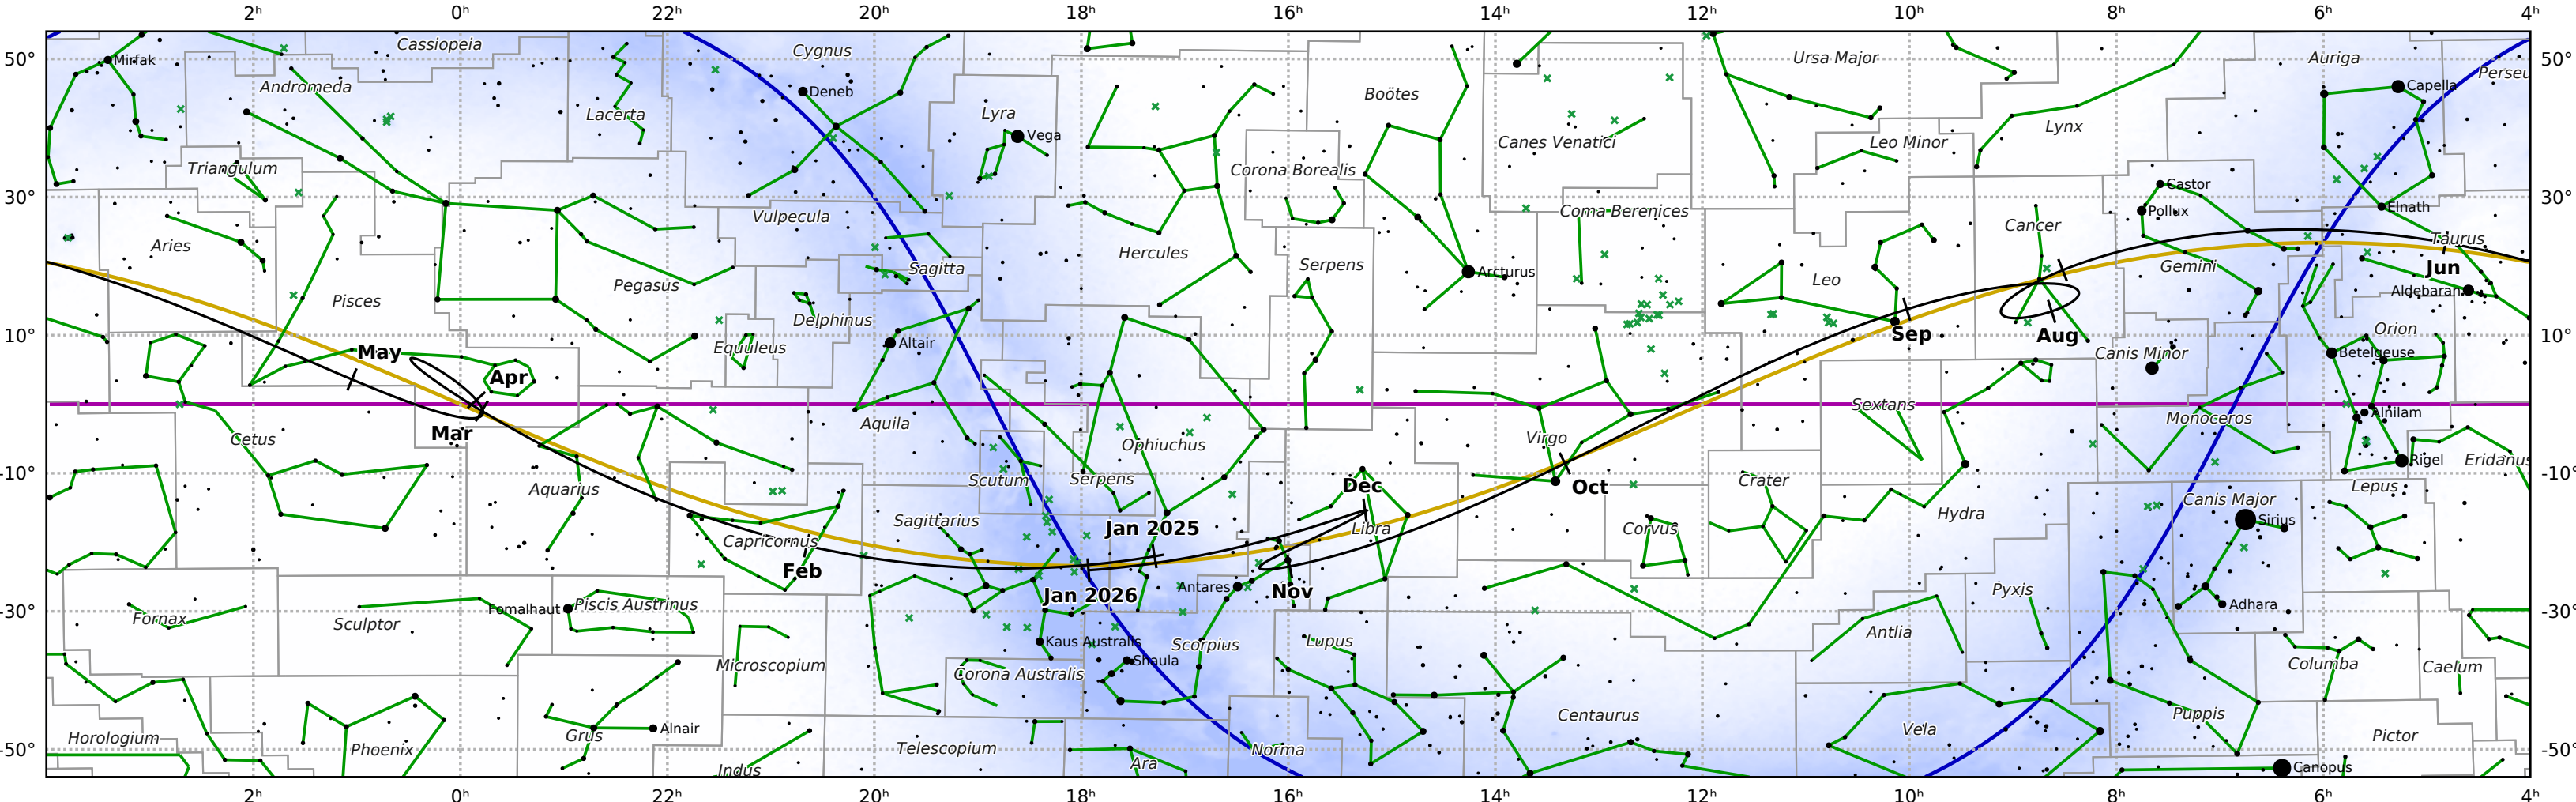

# The path of Mercury in 2025

© Dominic Ford 2011-2019. Downloaded from <https://in-the-sky.org>

Magnitude scale: -5.0 -4.5 -4.0 -3.5 -3.0 -2.5 -2.0 -1.5 -1.0 •0.5 •0.0 •-0.5 •-1.0

— The Equator — Ecliptic Plane — Galactic Plane