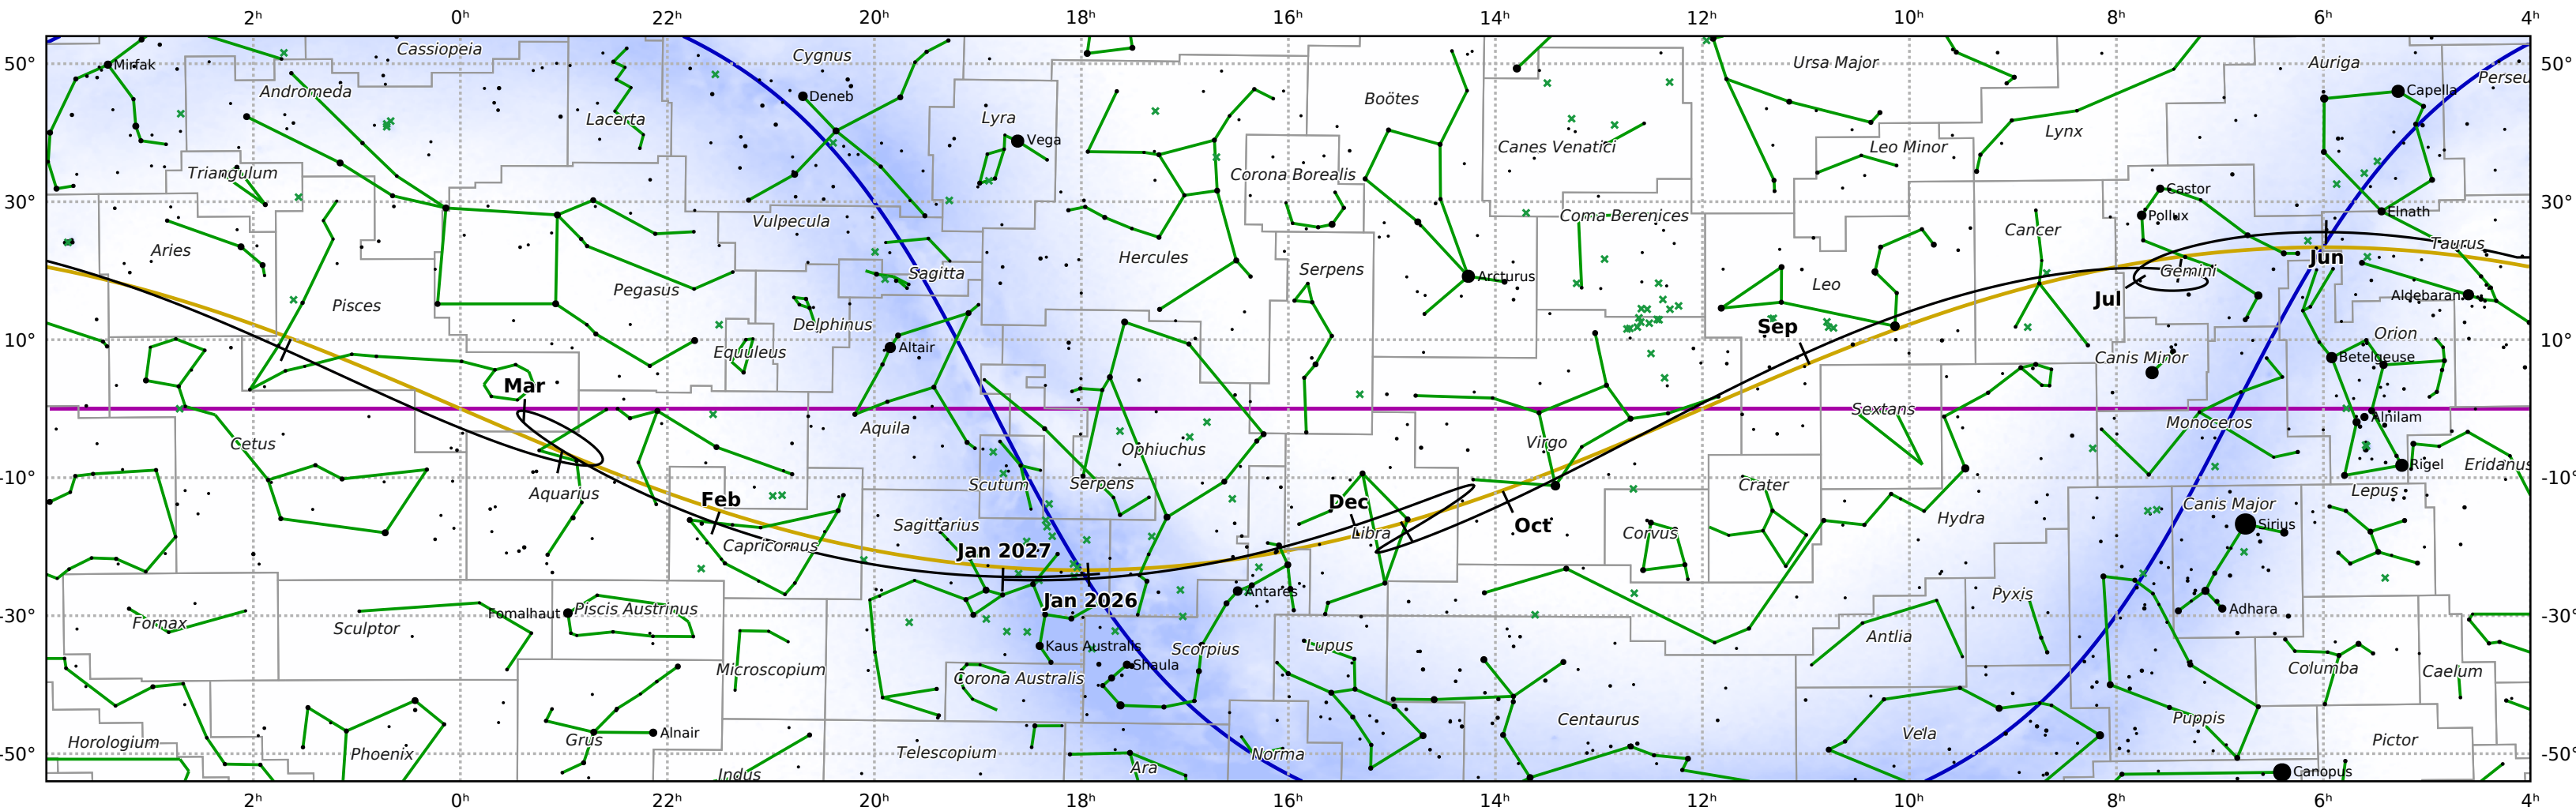

# The path of Mercury in 2026

© Dominic Ford 2011-2019. Downloaded from <https://in-the-sky.org>

Magnitude scale: -5.0 -4.5 -4.0 -3.5 -3.0 -2.5 -2.0 -1.5 -1.0 •0.5 •0.0 •-0.5 •-1.0

— The Equator — Ecliptic Plane — Galactic Plane