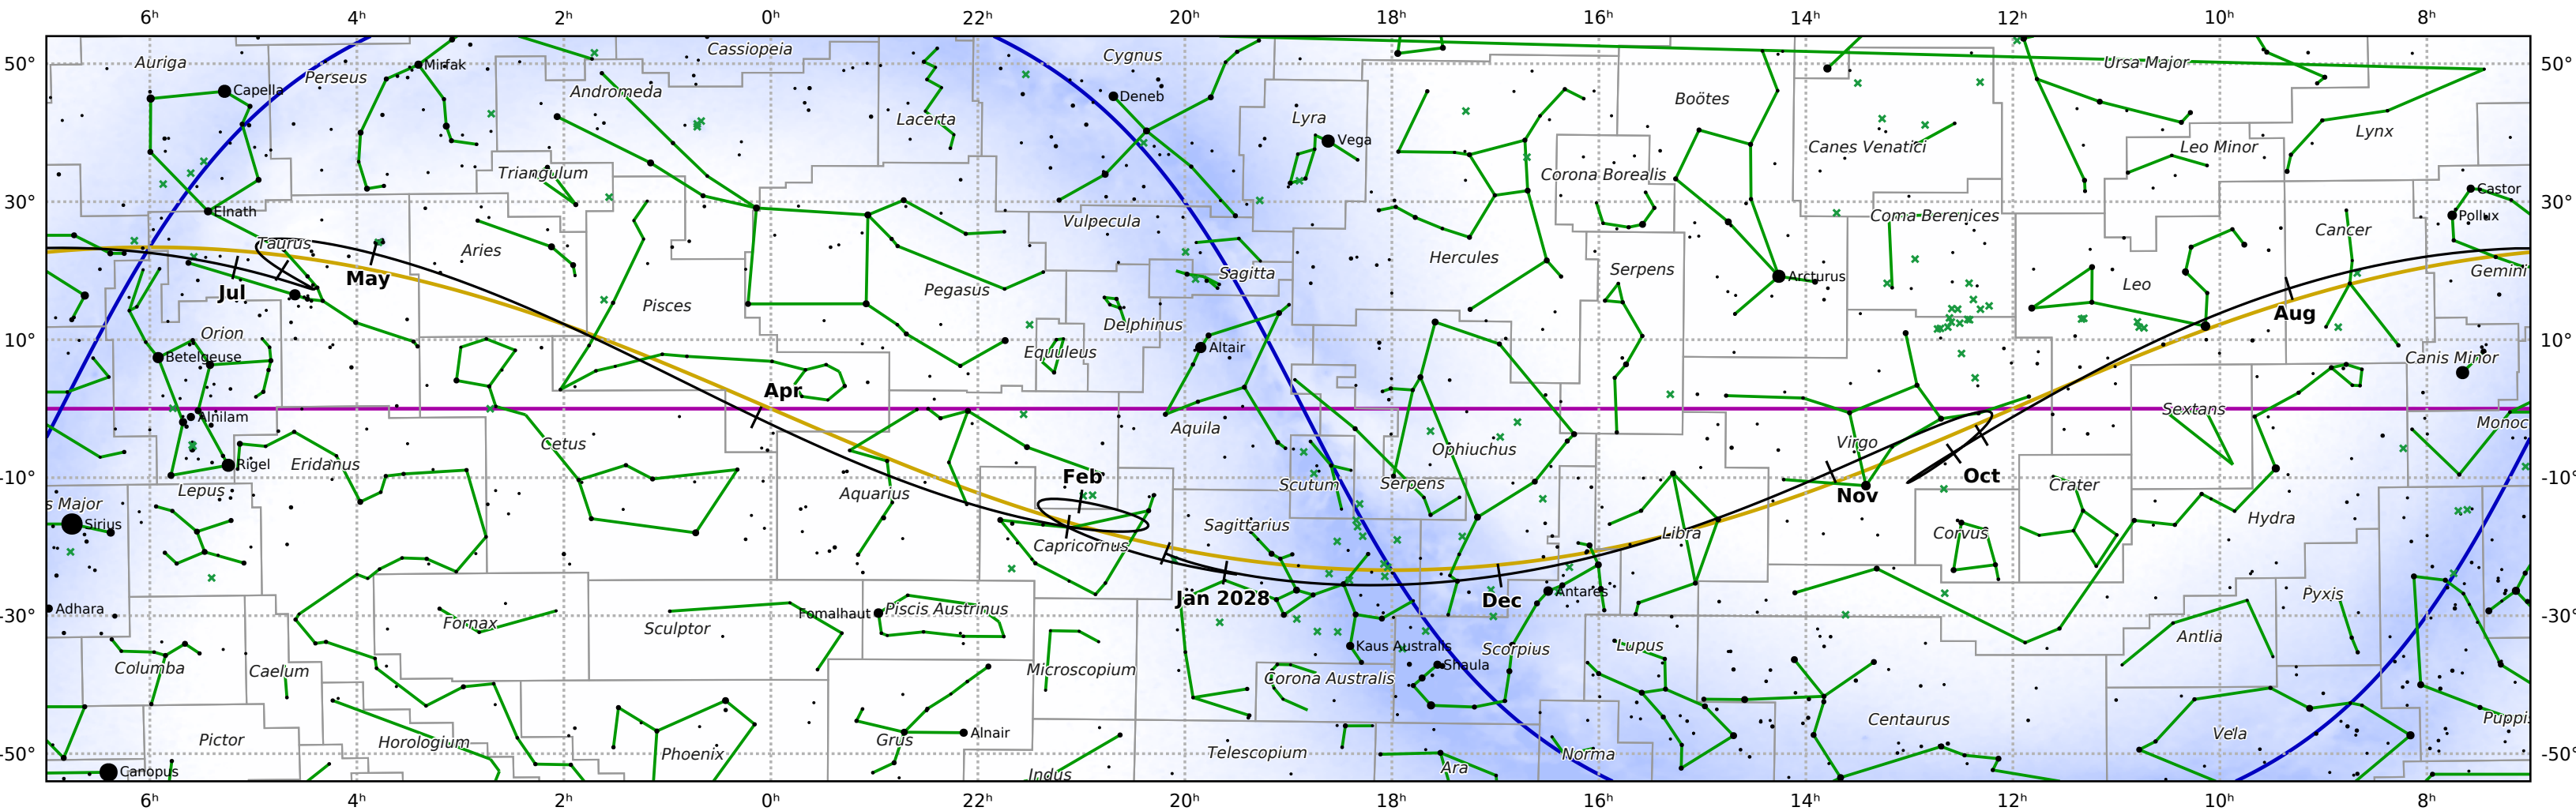

The path of Mercury in 2028

© Dominic Ford 2011-2019. Downloaded from <https://in-the-sky.org>

Magnitude scale: -5.0 -4.5 -4.0 -3.5 -3.0 -2.5 -2.0 -1.5 -1.0 0.0 0.5 1.0 1.5 2.0 2.5 3.0 3.5 4.0 4.5 5.0

The Equator
 Ecliptic Plane
 Galactic Plane