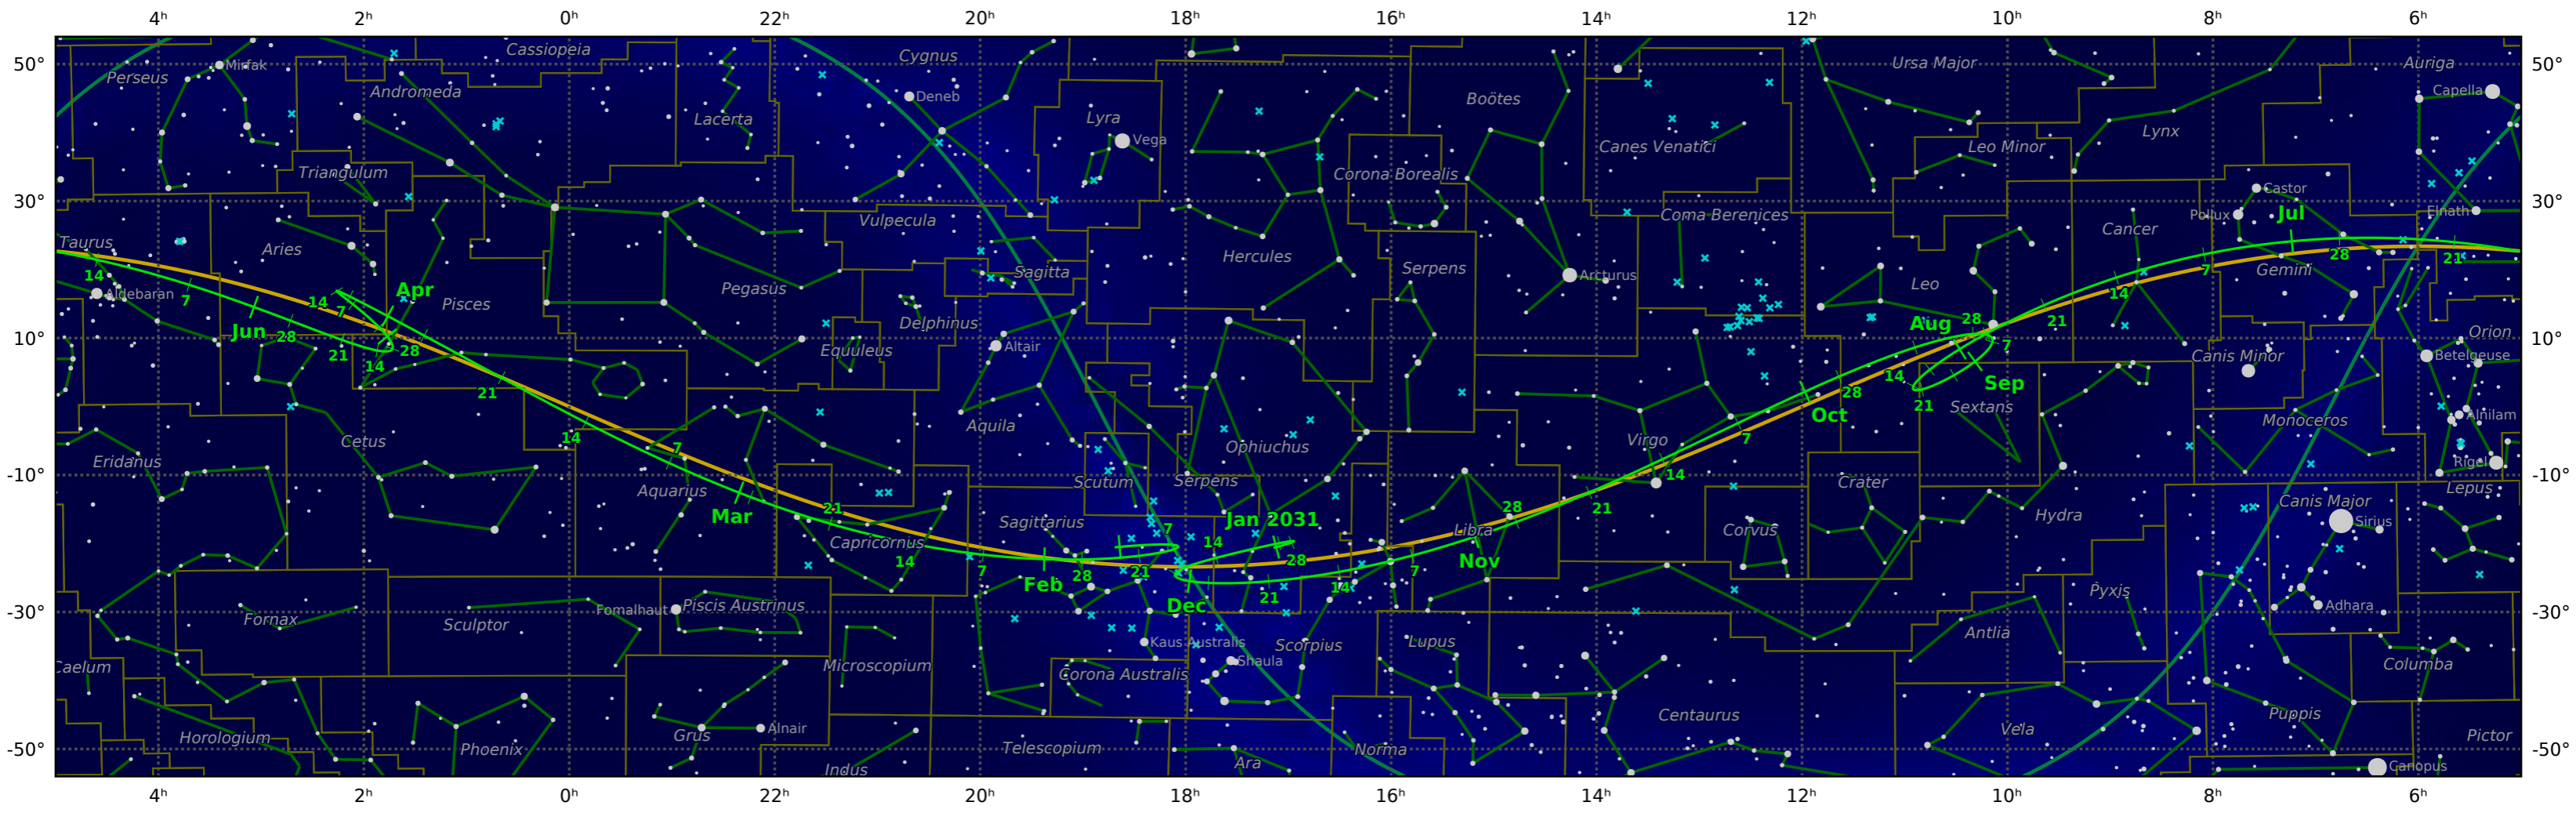

The path of Mercury in 2030

© Dominic Ford 2011-2020. Downloaded from <https://in-the-sky.org>

— Ecliptic Plane — Galactic Plane