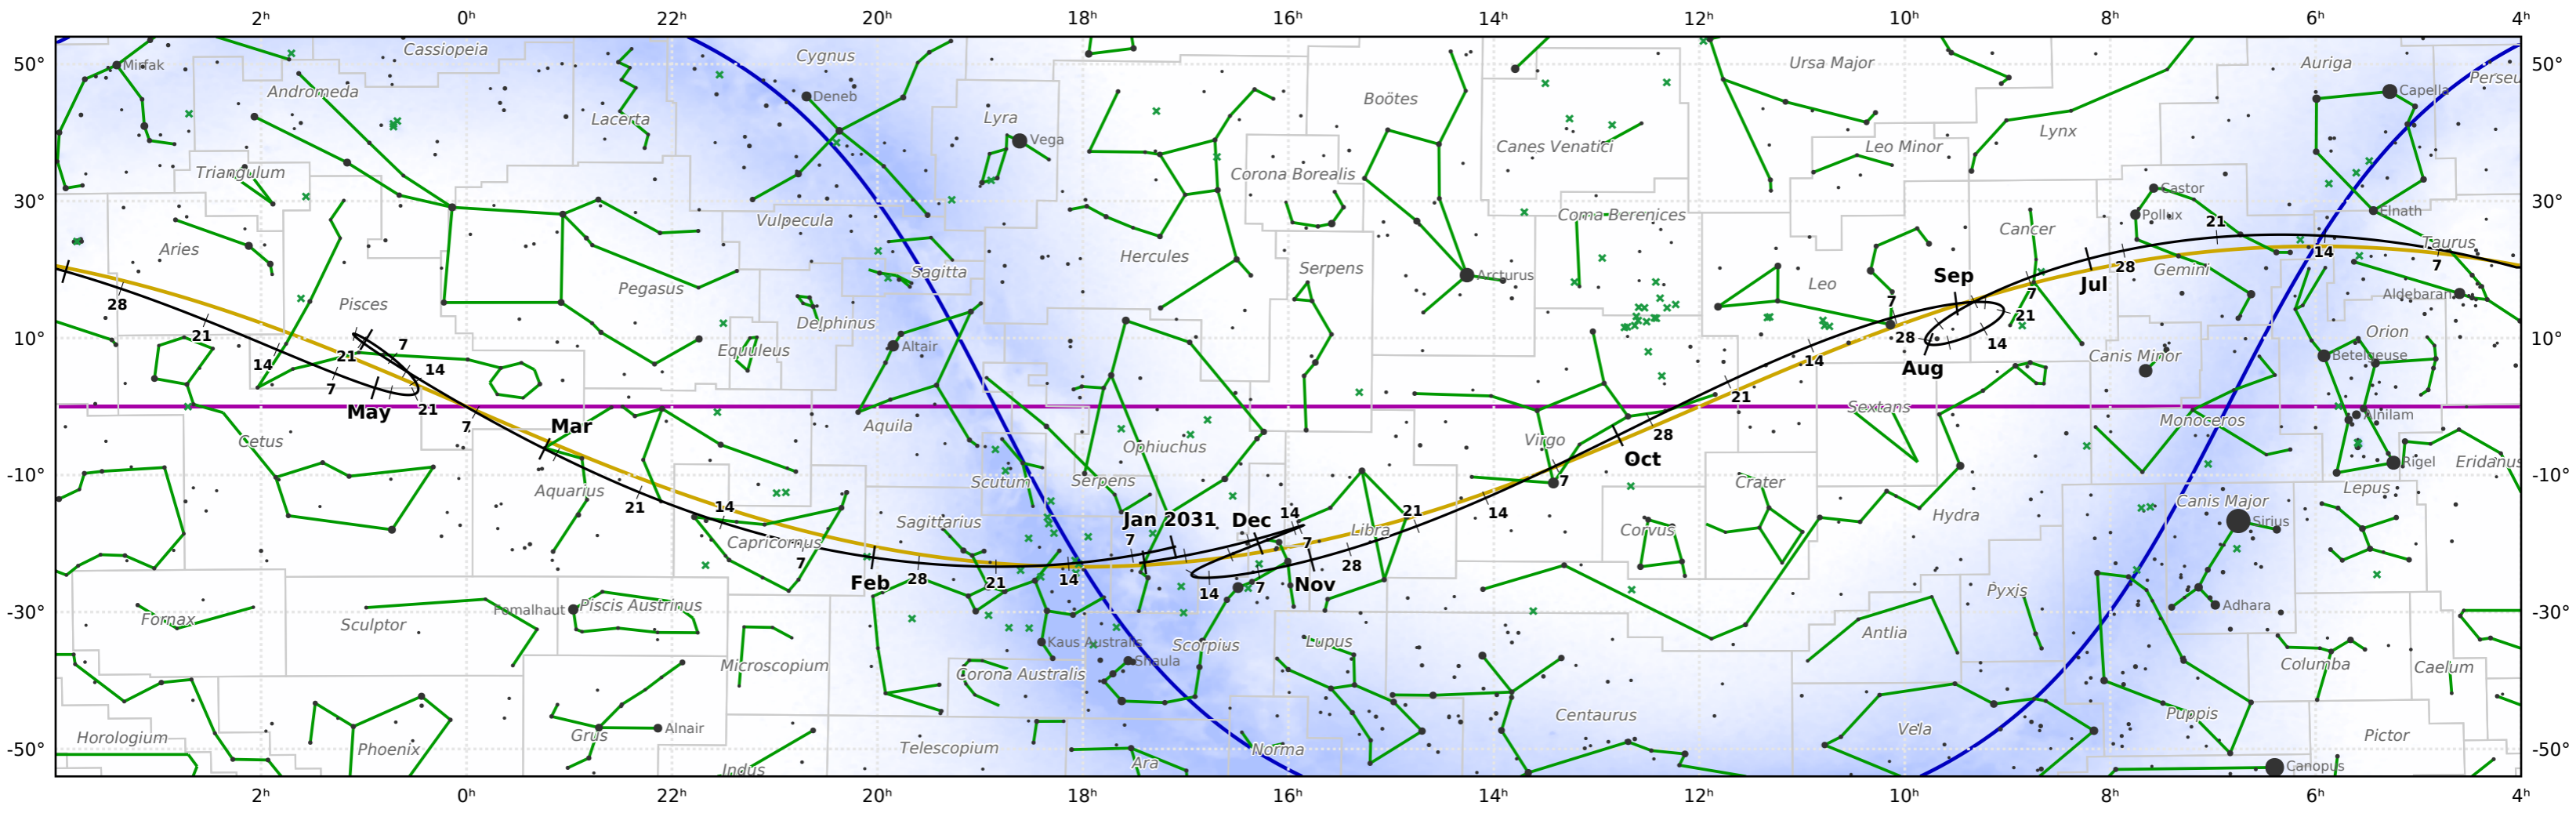

The path of Mercury in 2031

© Dominic Ford 2011-2020. Downloaded from <https://in-the-sky.org>

— The Equator — Ecliptic Plane — Galactic Plane