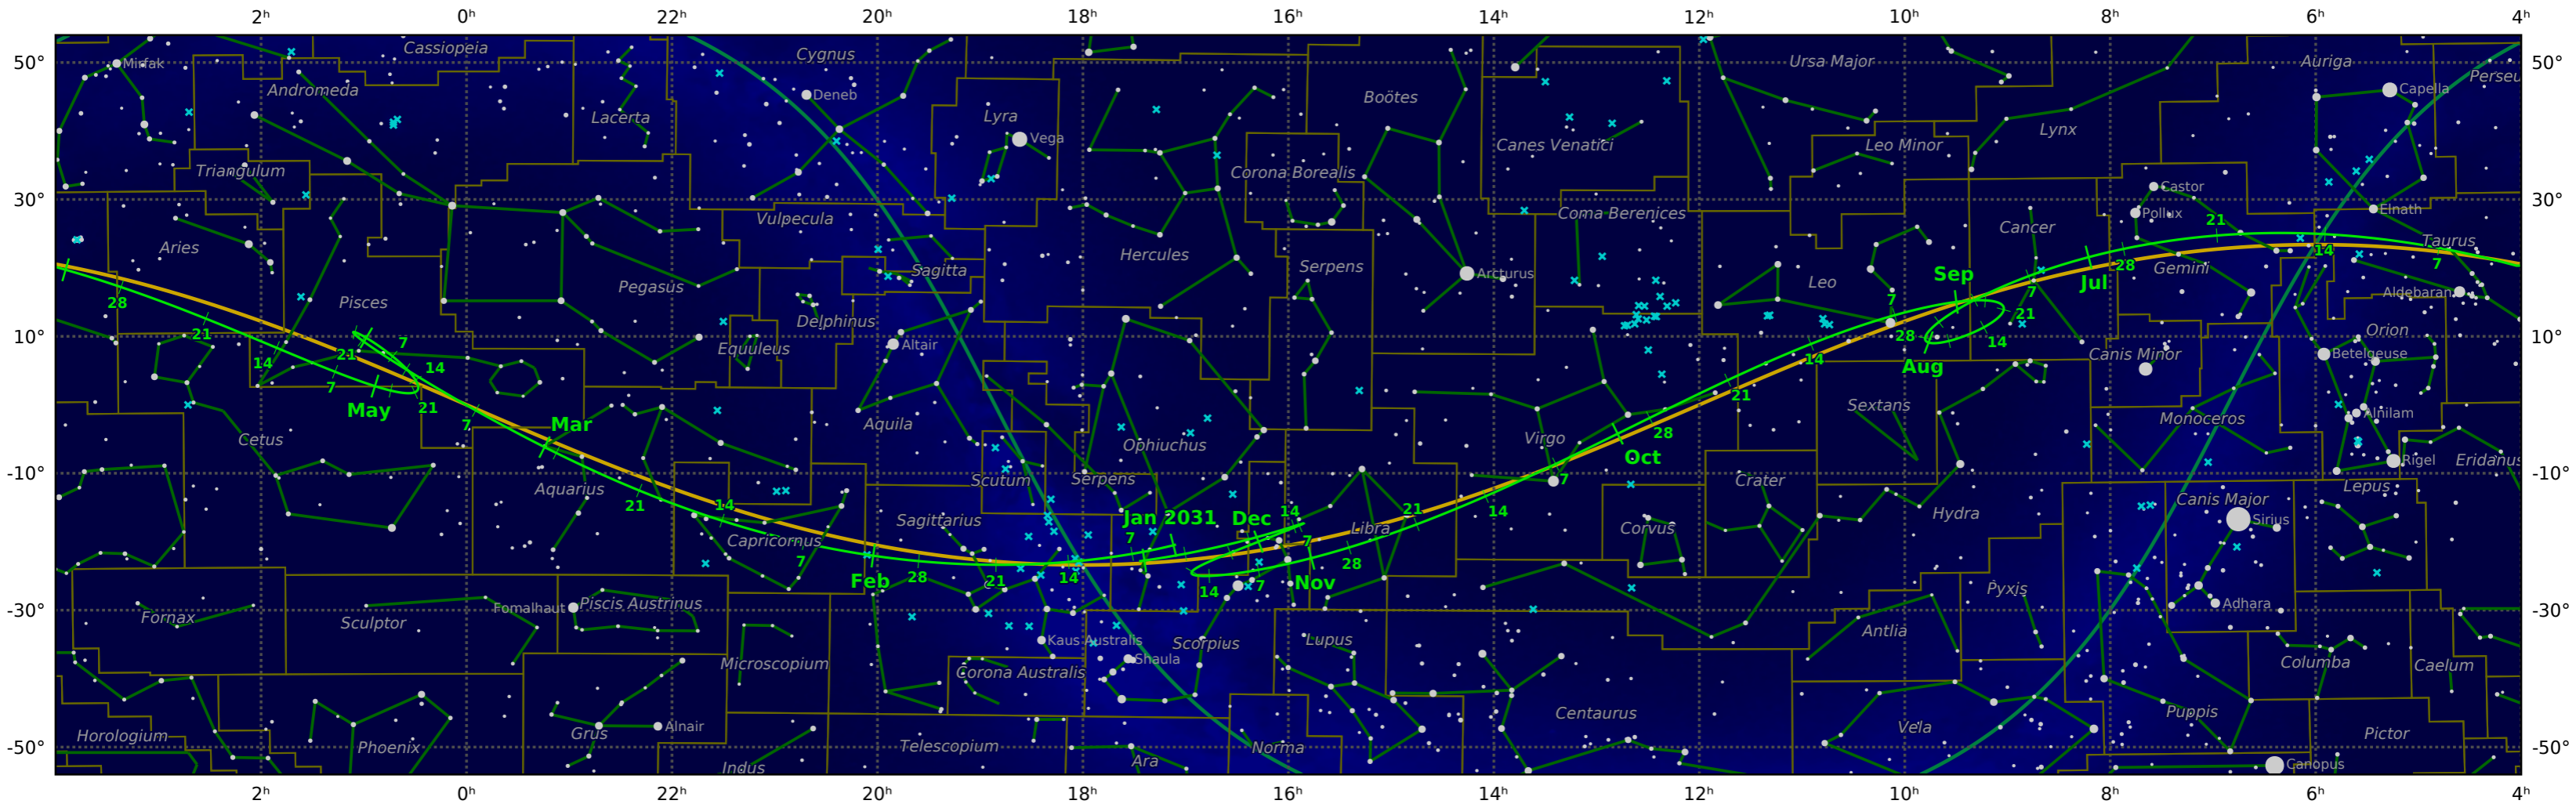

The path of Mercury in 2031

© Dominic Ford 2011-2020. Downloaded from <https://in-the-sky.org>

Magnitude scale: -5.0 -4.5 -4.0 -3.5 -3.0 -2.5 -2.0 -1.5 -1.0 -0.5 0.0 0.5 1.0 1.5 2.0 2.5 3.0 3.5 4.0 4.5 5.0

— Ecliptic Plane — Galactic Plane