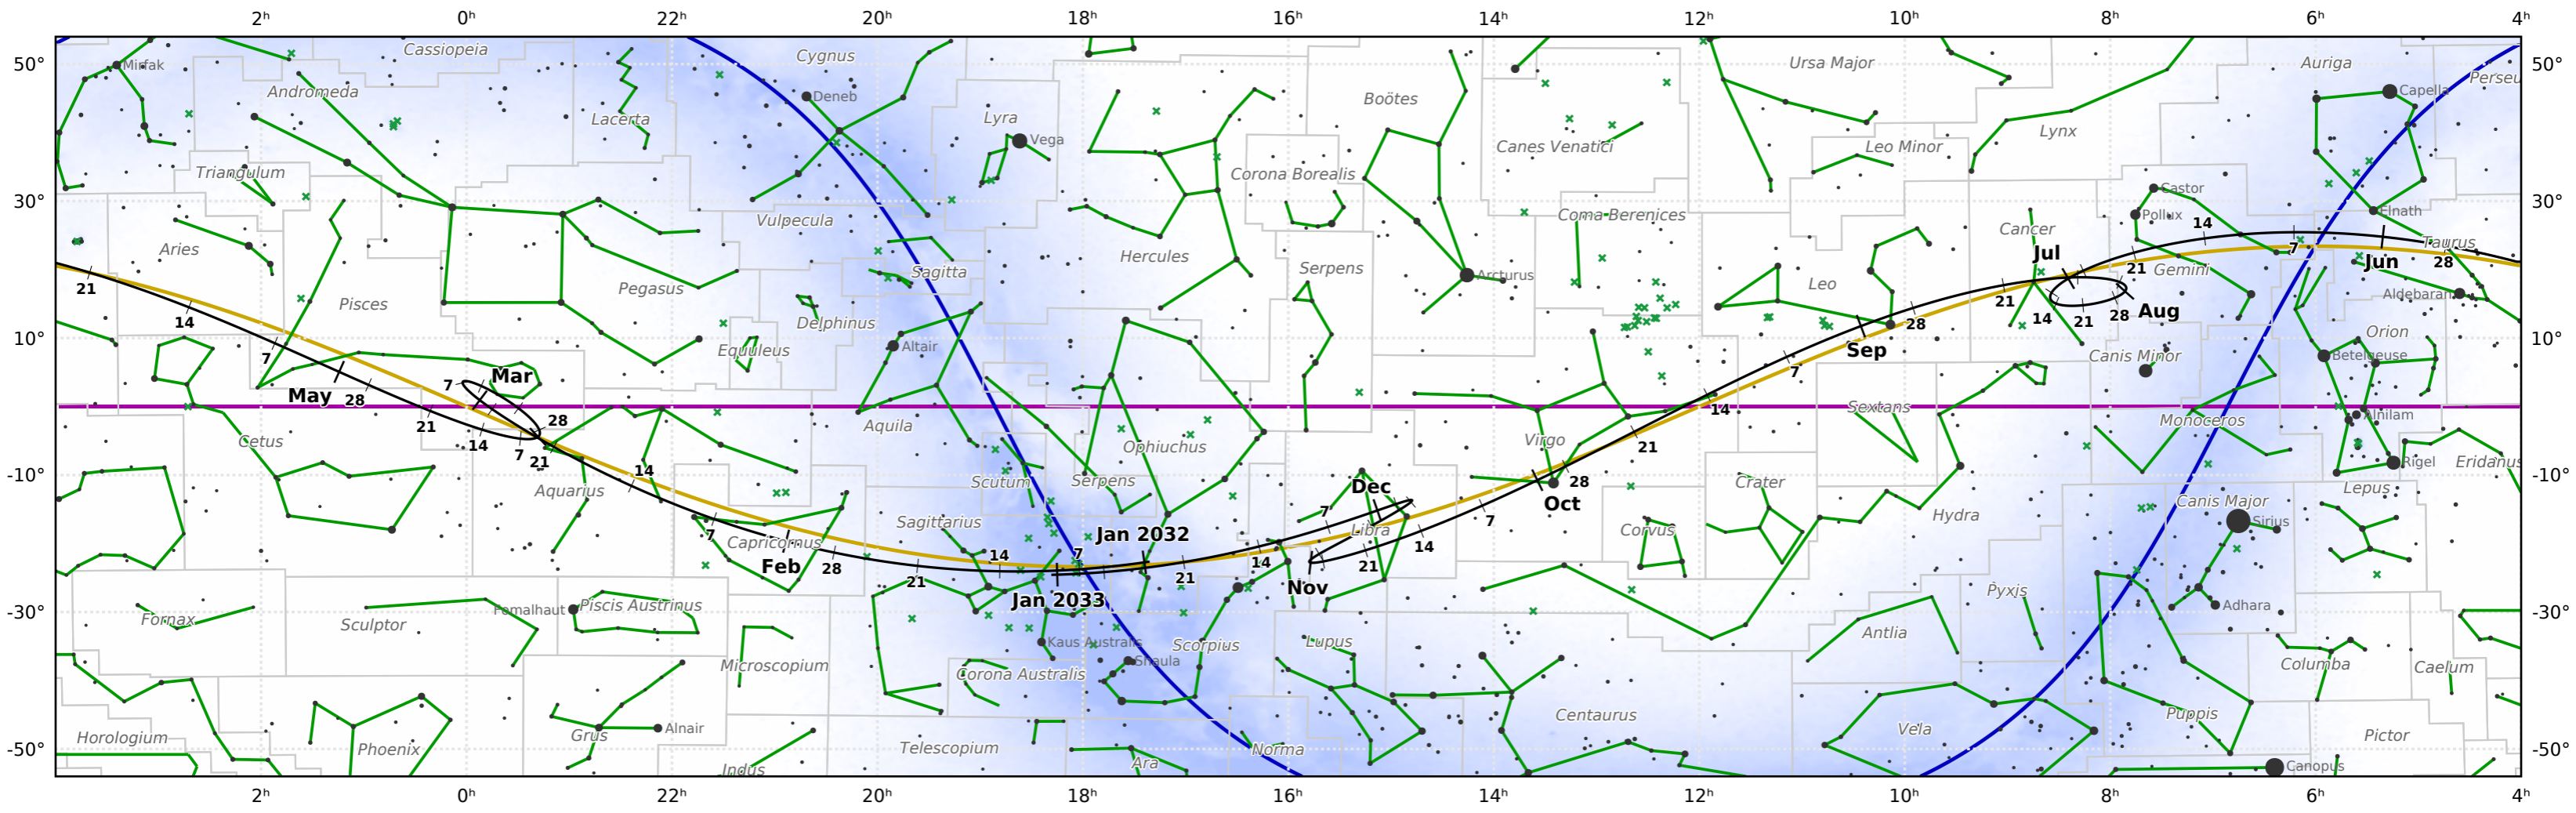

The path of Mercury in 2032

© Dominic Ford 2011-2020. Downloaded from <https://in-the-sky.org>

Magnitude scale: -5.0 -4.5 -4.0 -3.5 -3.0 -2.5 -2.0 -1.5 -1.0 -0.5 0.0 -0.5 -1.0 -1.5

— The Equator — Ecliptic Plane — Galactic Plane