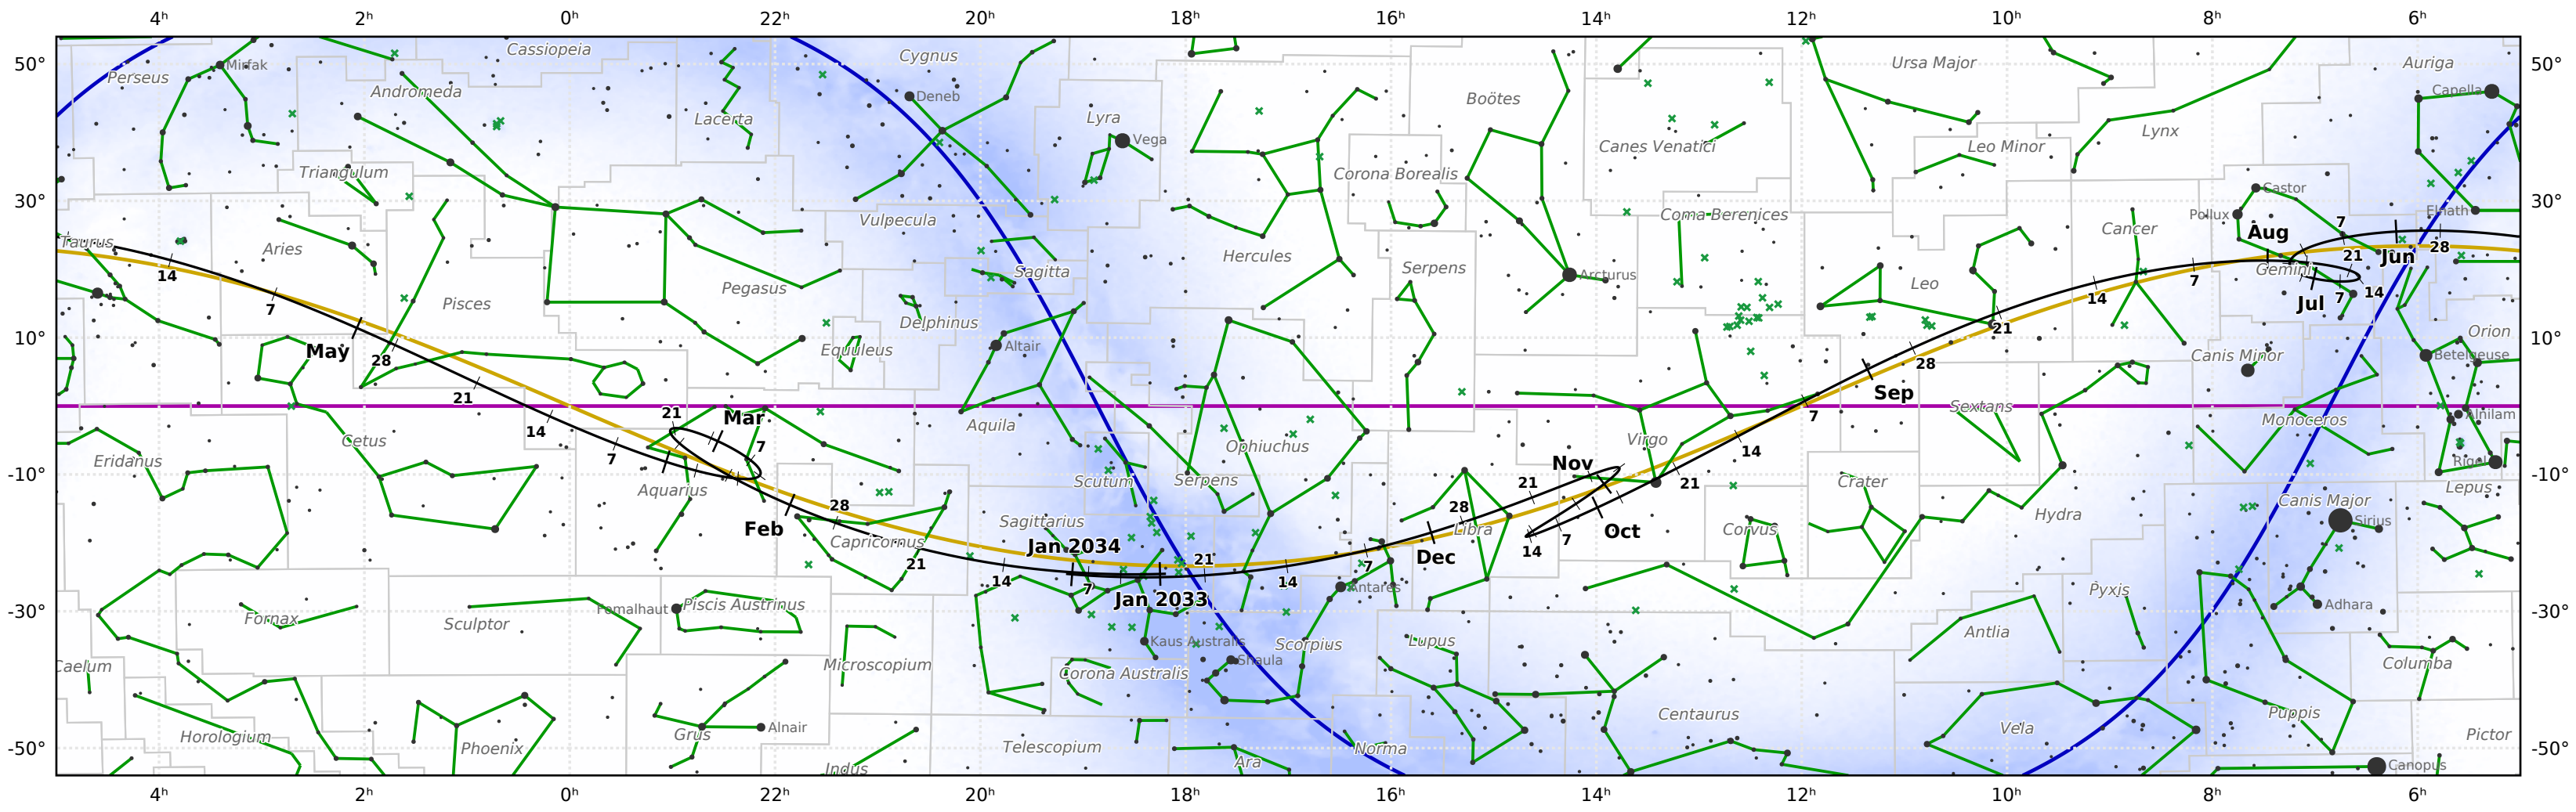

# The path of Mercury in 2033

© Dominic Ford 2011-2020. Downloaded from <https://in-the-sky.org>

Magnitude scale: -5.0 -4.5 -4.0 -3.5 -3.0 -2.5 -2.0 -1.5 -1.0 -0.5 0.0 0.5 1.0 1.5 2.0 2.5 3.0 3.5 4.0 4.5 5.0

— The Equator — Ecliptic Plane — Galactic Plane