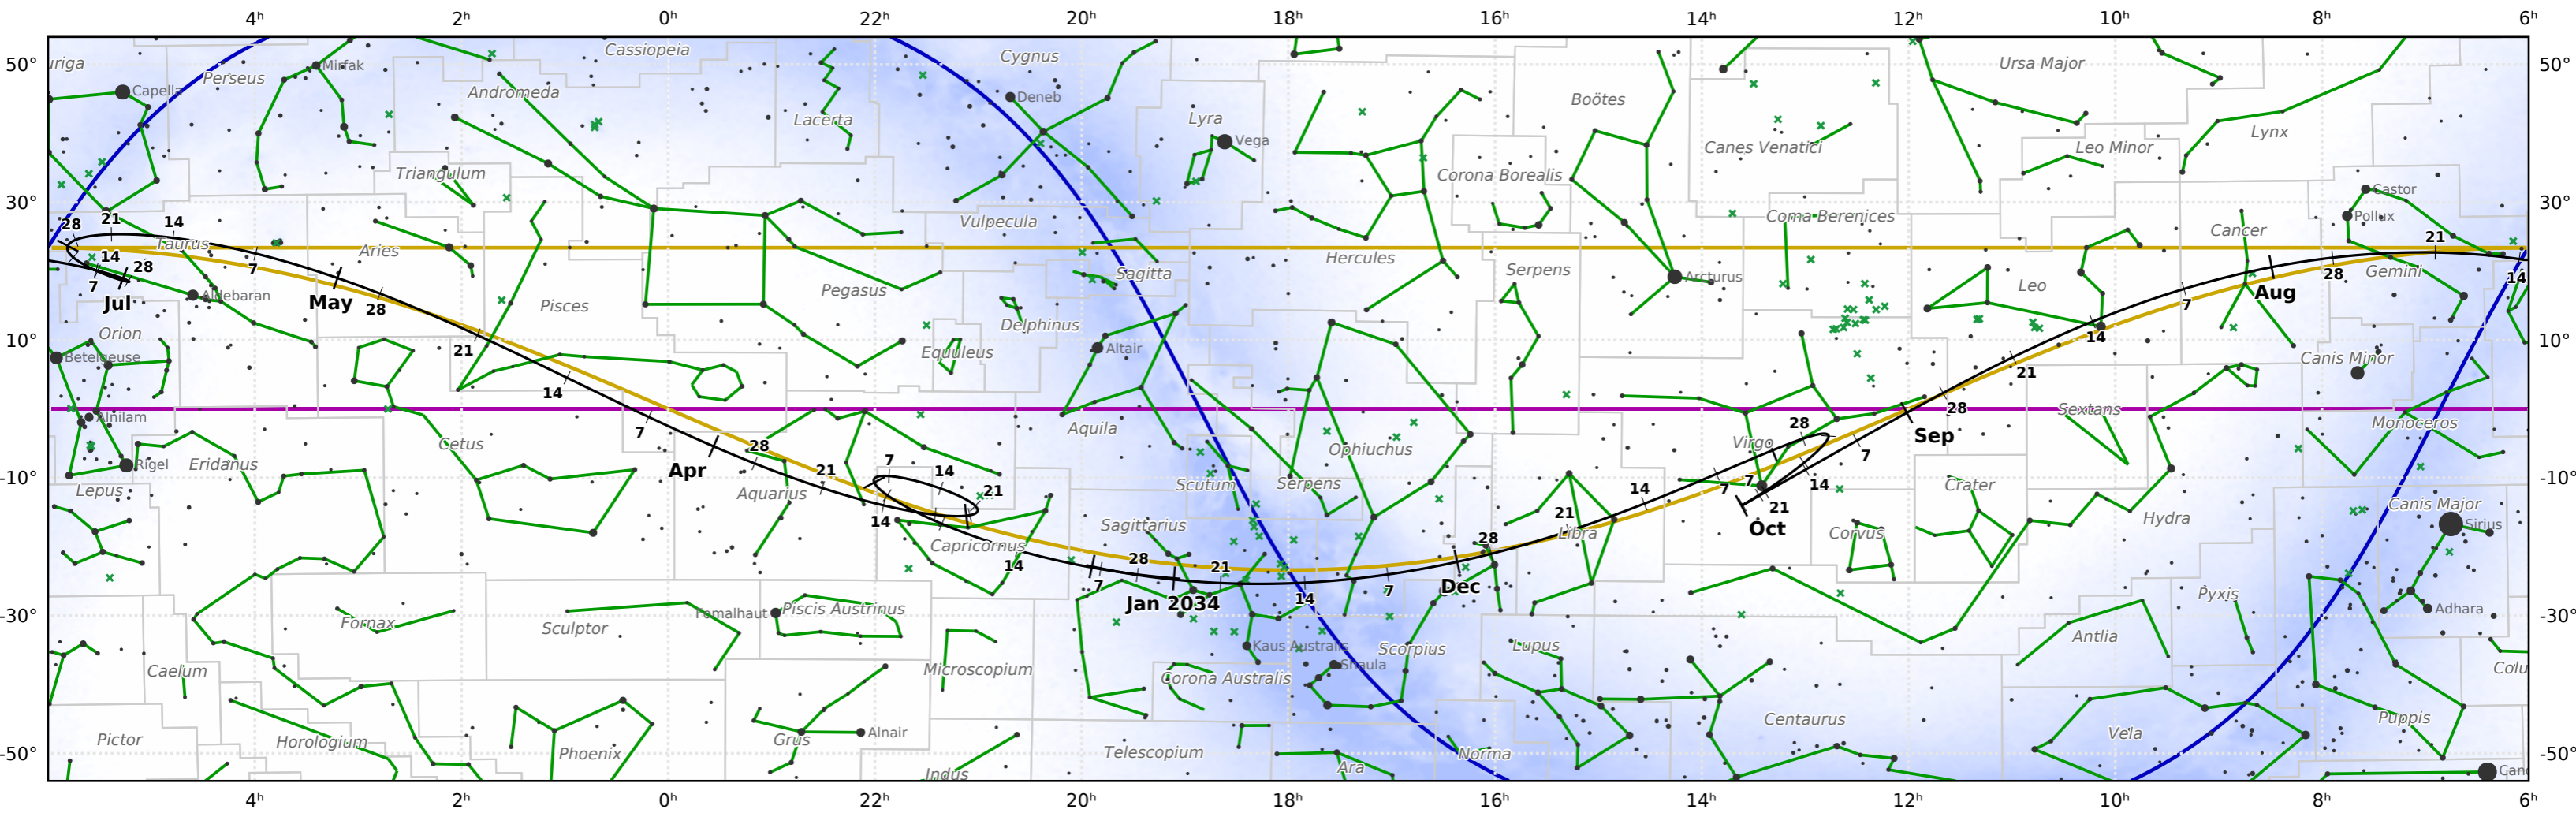

# The path of Mercury in 2034

© Dominic Ford 2011-2020. Downloaded from <https://in-the-sky.org>

Magnitude scale: -5.0   -4.5   -4.0   -3.5   -3.0   -2.5   -2.0   -1.5   -1.0   -0.5   0.0   0.5   1.0   1.5   2.0   2.5   3.0   3.5   4.0   4.5   5.0

— The Equator   — Ecliptic Plane   — Galactic Plane