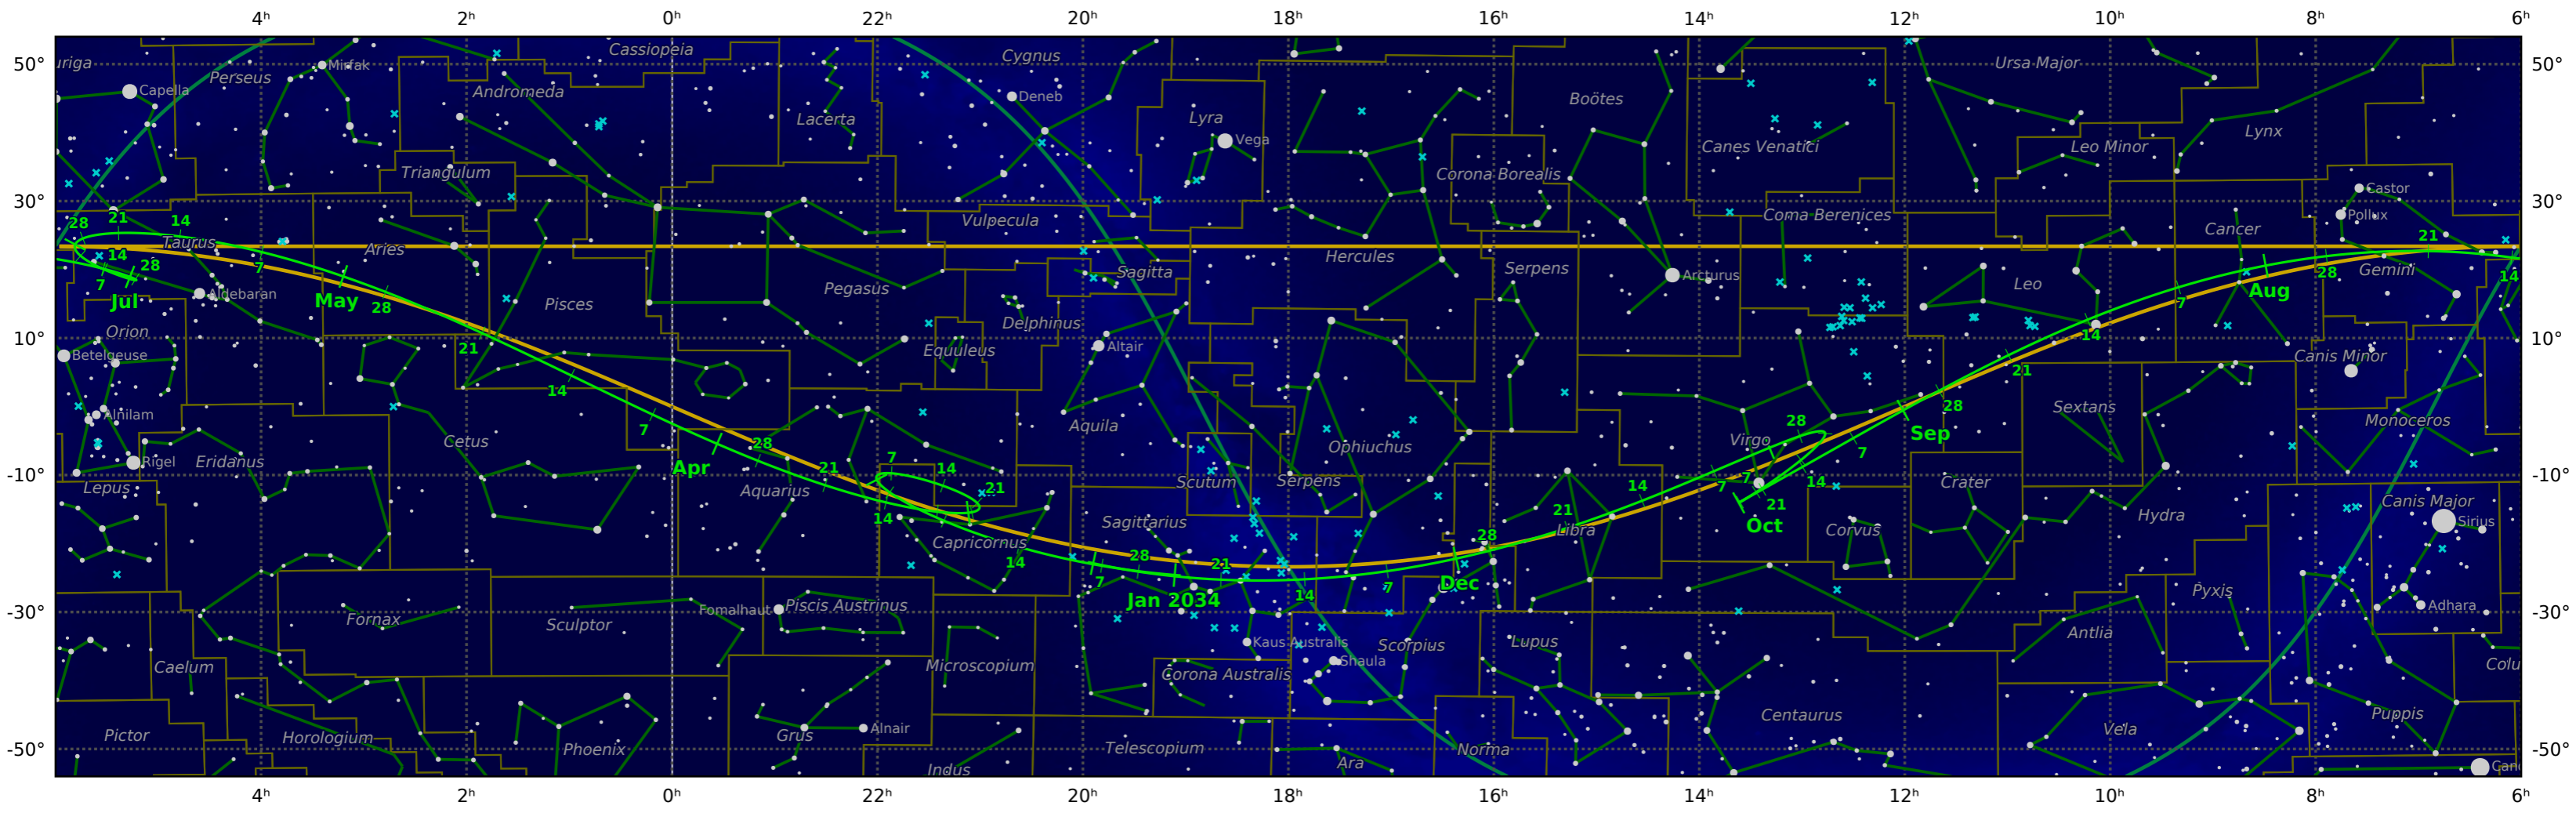

# The path of Mercury in 2034

© Dominic Ford 2011-2020. Downloaded from <https://in-the-sky.org>

Magnitude scale: -5.0   -4.5   -4.0   -3.5   -3.0   -2.5   -2.0   -1.5   -1.0   -0.5   0.0   0.5   1.0   1.5   2.0   2.5   3.0   3.5   4.0   4.5   5.0

— Ecliptic Plane   — Galactic Plane