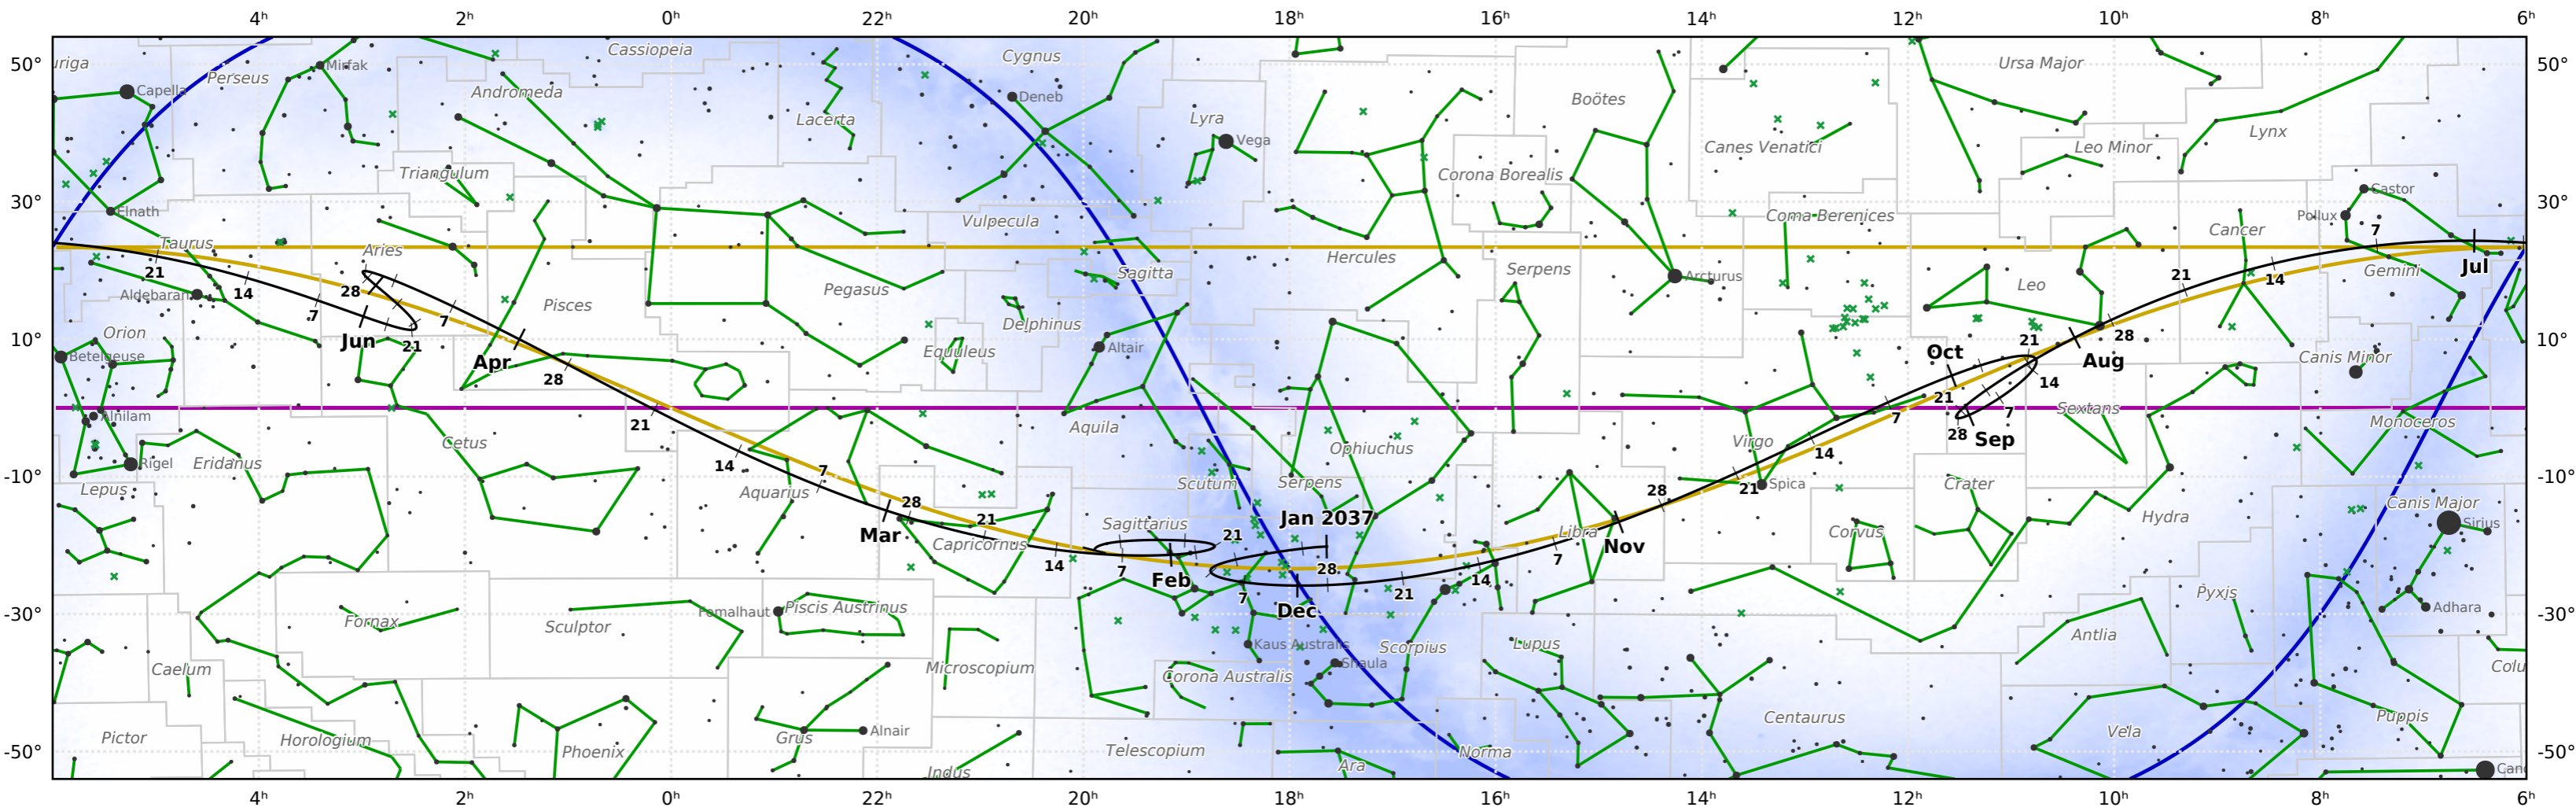

The path of Mercury in 2036

© Dominic Ford 2011-2020. Downloaded from <https://in-the-sky.org>

Magnitude scale: -5.0 -4.5 -4.0 -3.5 -3.0 -2.5 -2.0 -1.5 -1.0 -0.5 0.0 -0.5 -1.0 -1.5

— The Equator — Ecliptic Plane — Galactic Plane