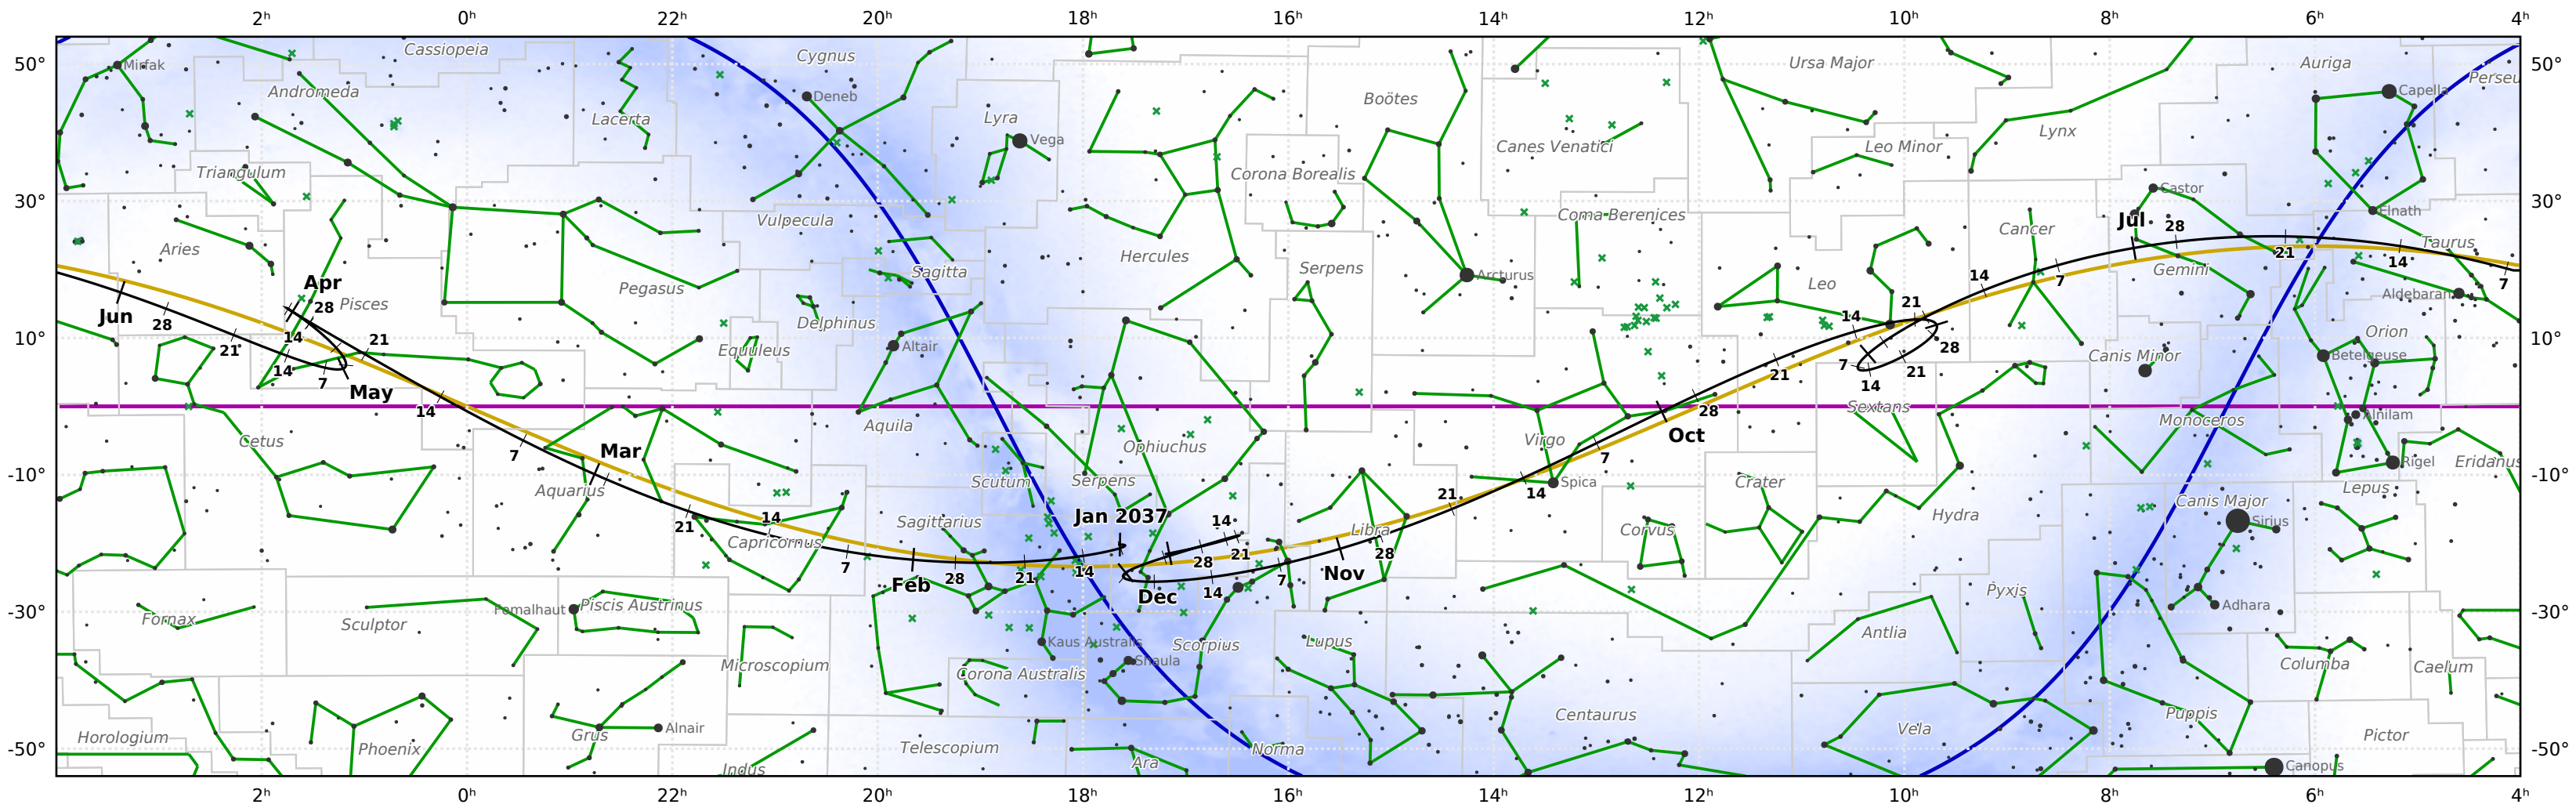

# The path of Mercury in 2037

© Dominic Ford 2011-2020. Downloaded from <https://in-the-sky.org>

Magnitude scale: ● -5.0 ● -4.5 ● -4.0 ● -3.5 ● -3.0 ● -2.5 ● -2.0 ● -1.5 ● -1.0 ● -0.5 ● 0.0 ● 0.5 ● 1.0 ● 1.5 ● 2.0 ● 2.5 ● 3.0 ● 3.5 ● 4.0 ● 4.5 ● 5.0

— The Equator — Ecliptic Plane — Galactic Plane