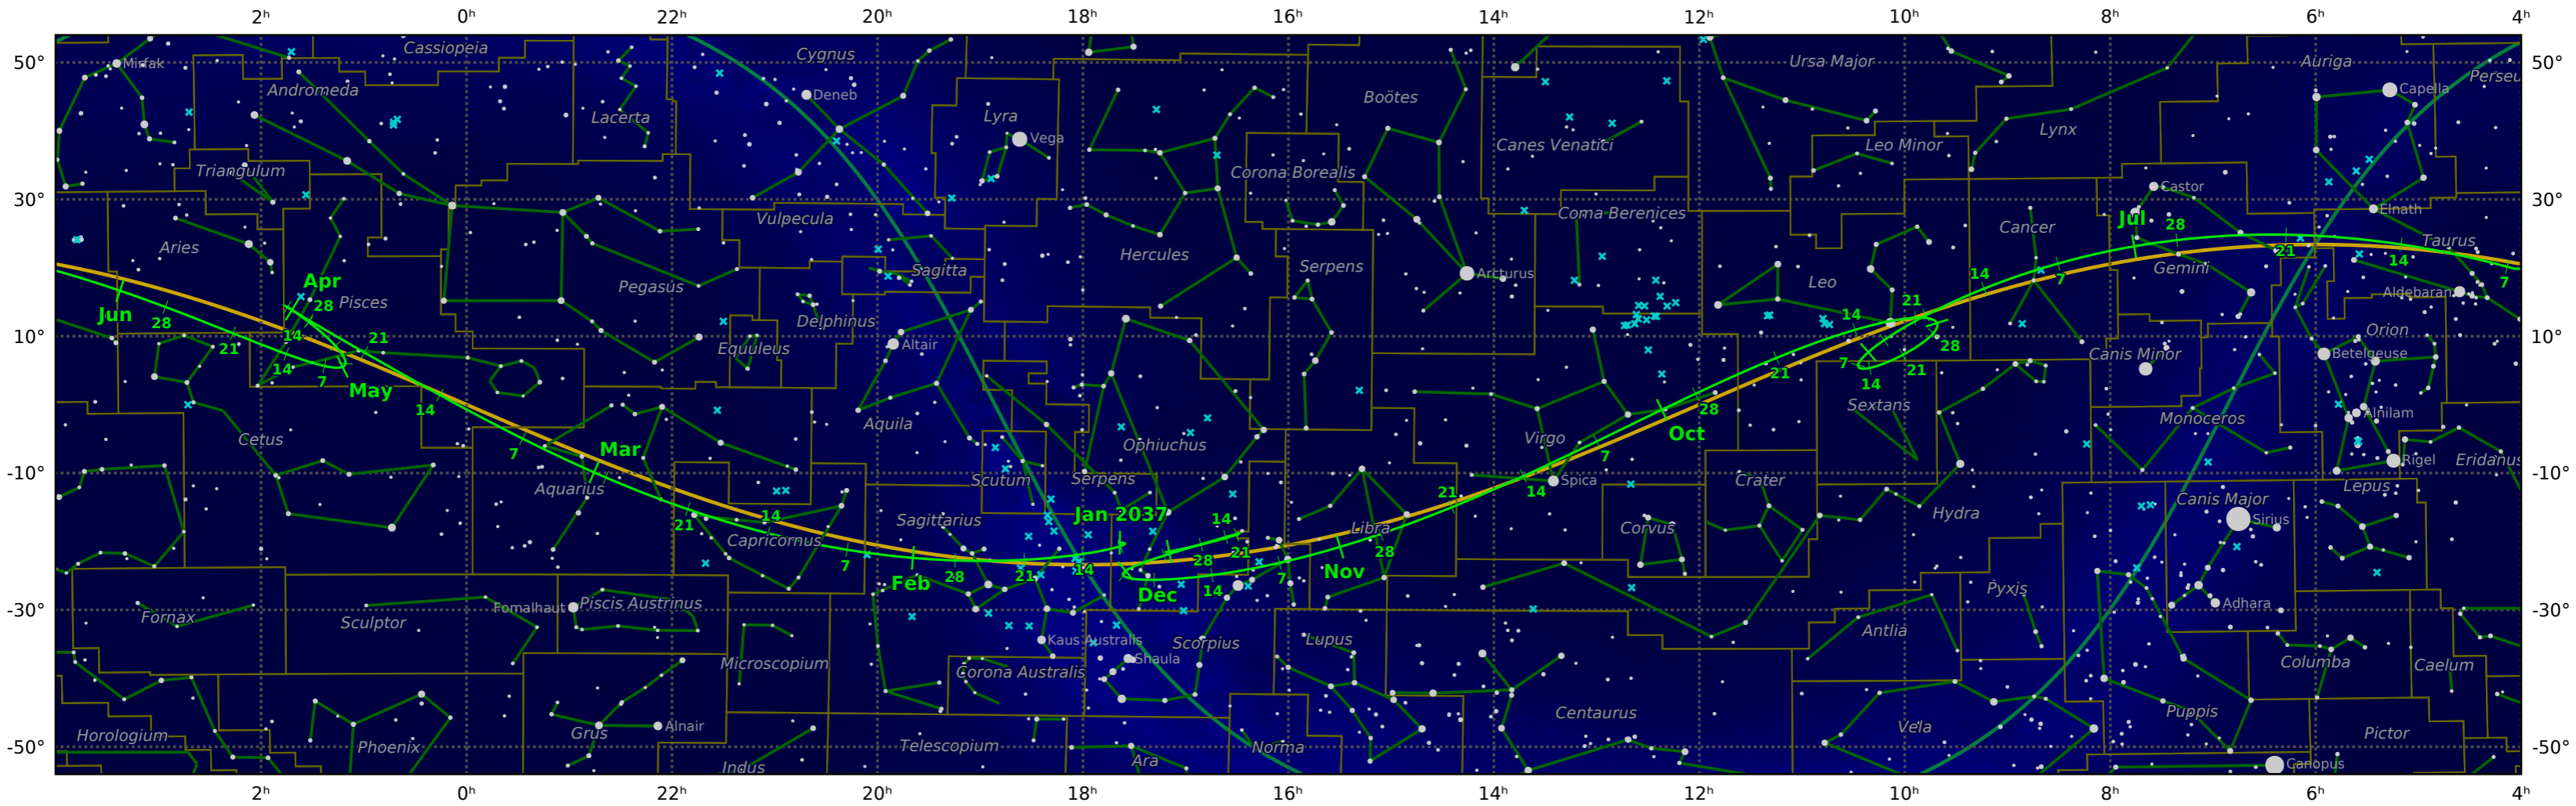

# The path of Mercury in 2037

© Dominic Ford 2011-2020. Downloaded from <https://in-the-sky.org>

Magnitude scale: -5.0 -4.5 -4.0 -3.5 -3.0 -2.5 -2.0 -1.5 -1.0 -0.5 ● 0.0 ● -0.5 ● -1.0 ● -1.5

— Ecliptic Plane — Galactic Plane