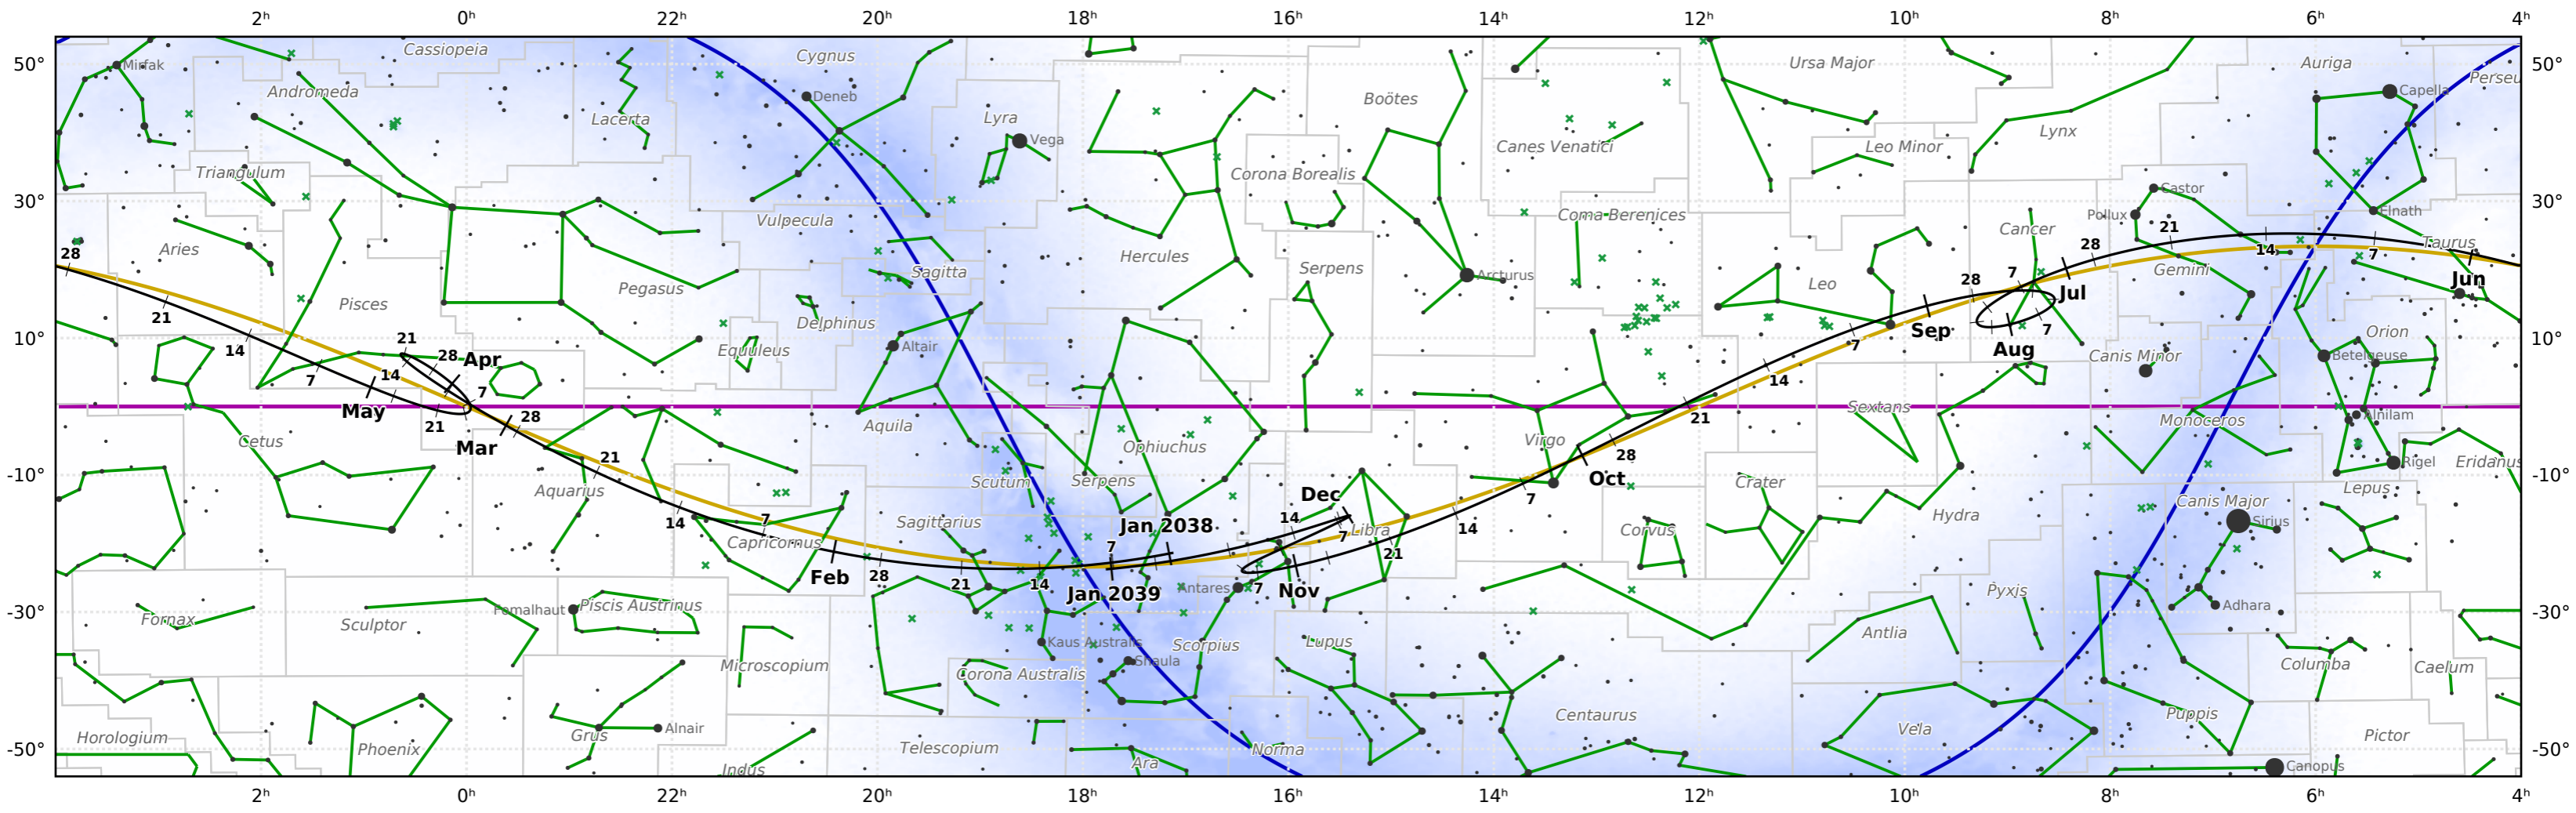

# The path of Mercury in 2038

© Dominic Ford 2011-2020. Downloaded from <https://in-the-sky.org>

— The Equator   — Ecliptic Plane   — Galactic Plane