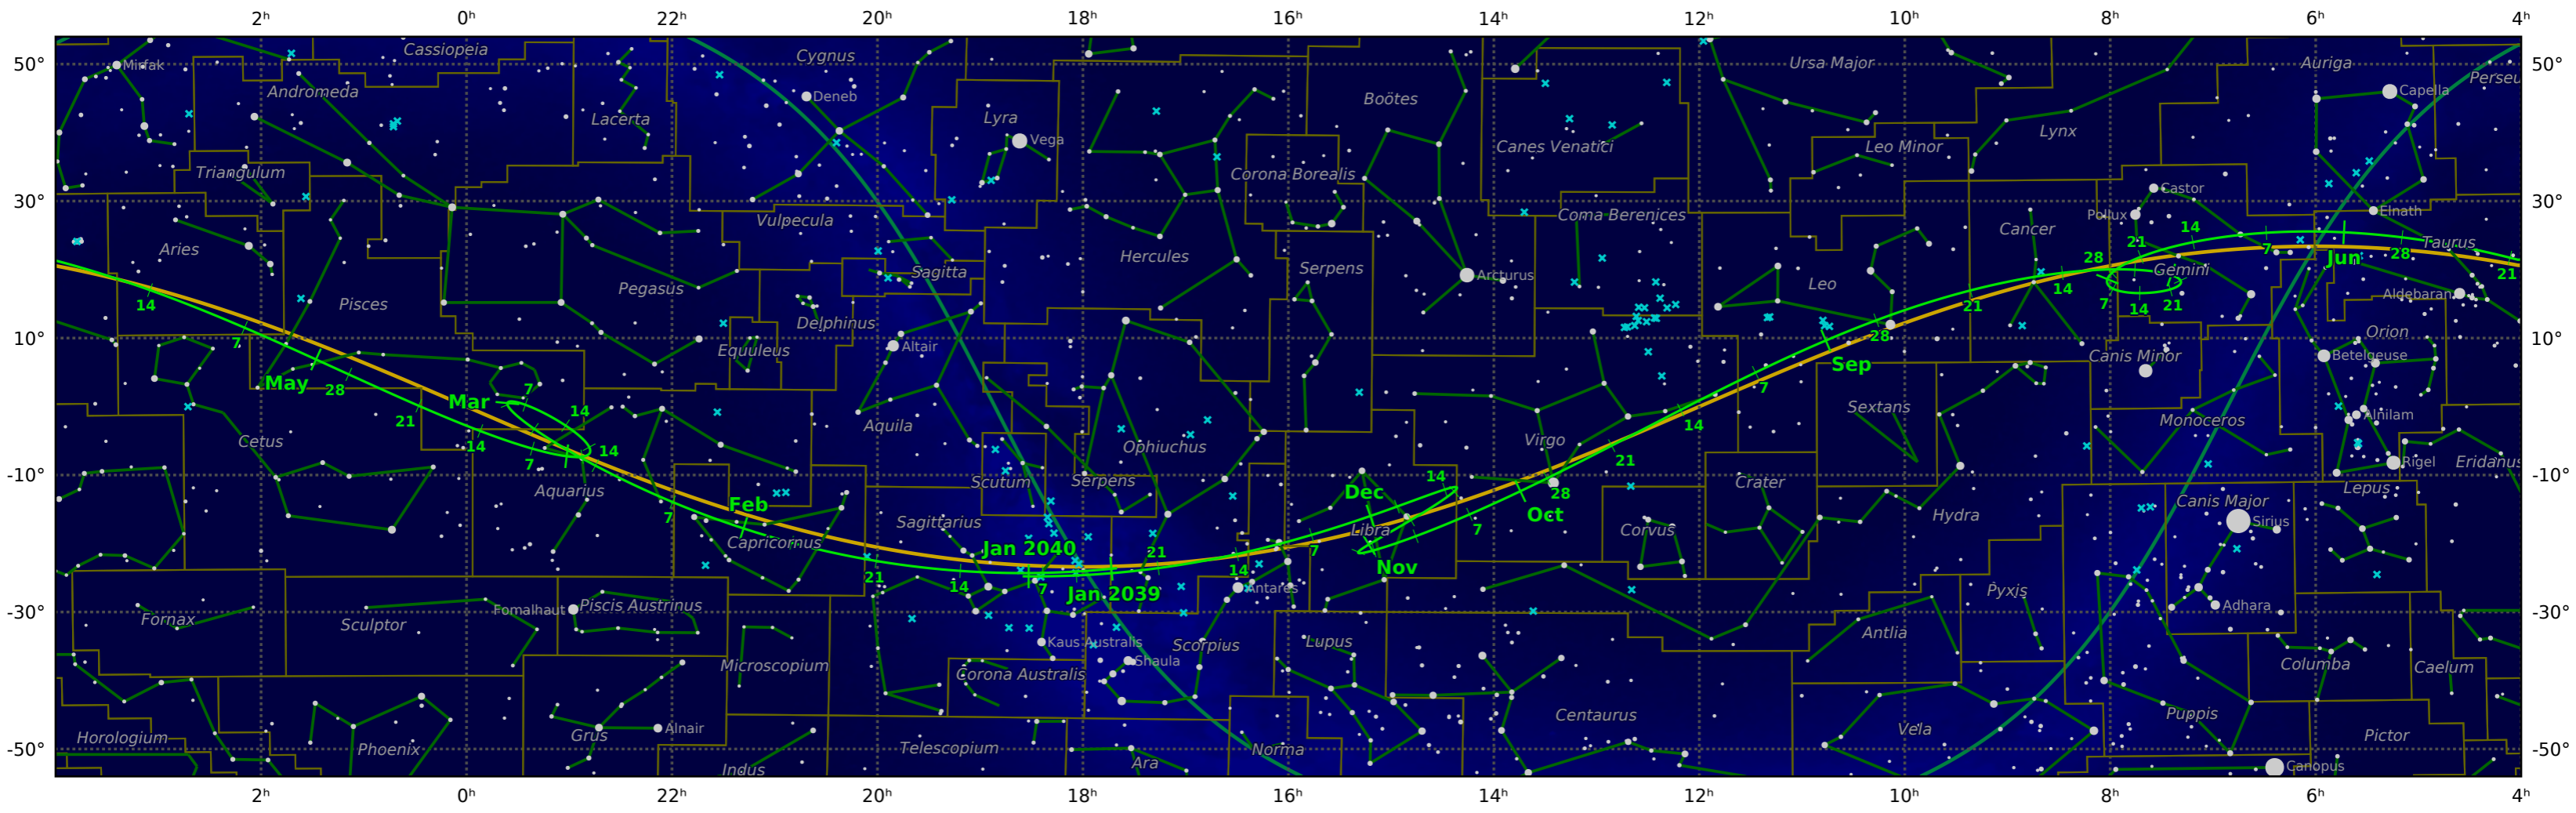

The path of Mercury in 2039

© Dominic Ford 2011–2020. Downloaded from <https://in-the-sky.org>

— Ecliptic Plane — Galactic Plane