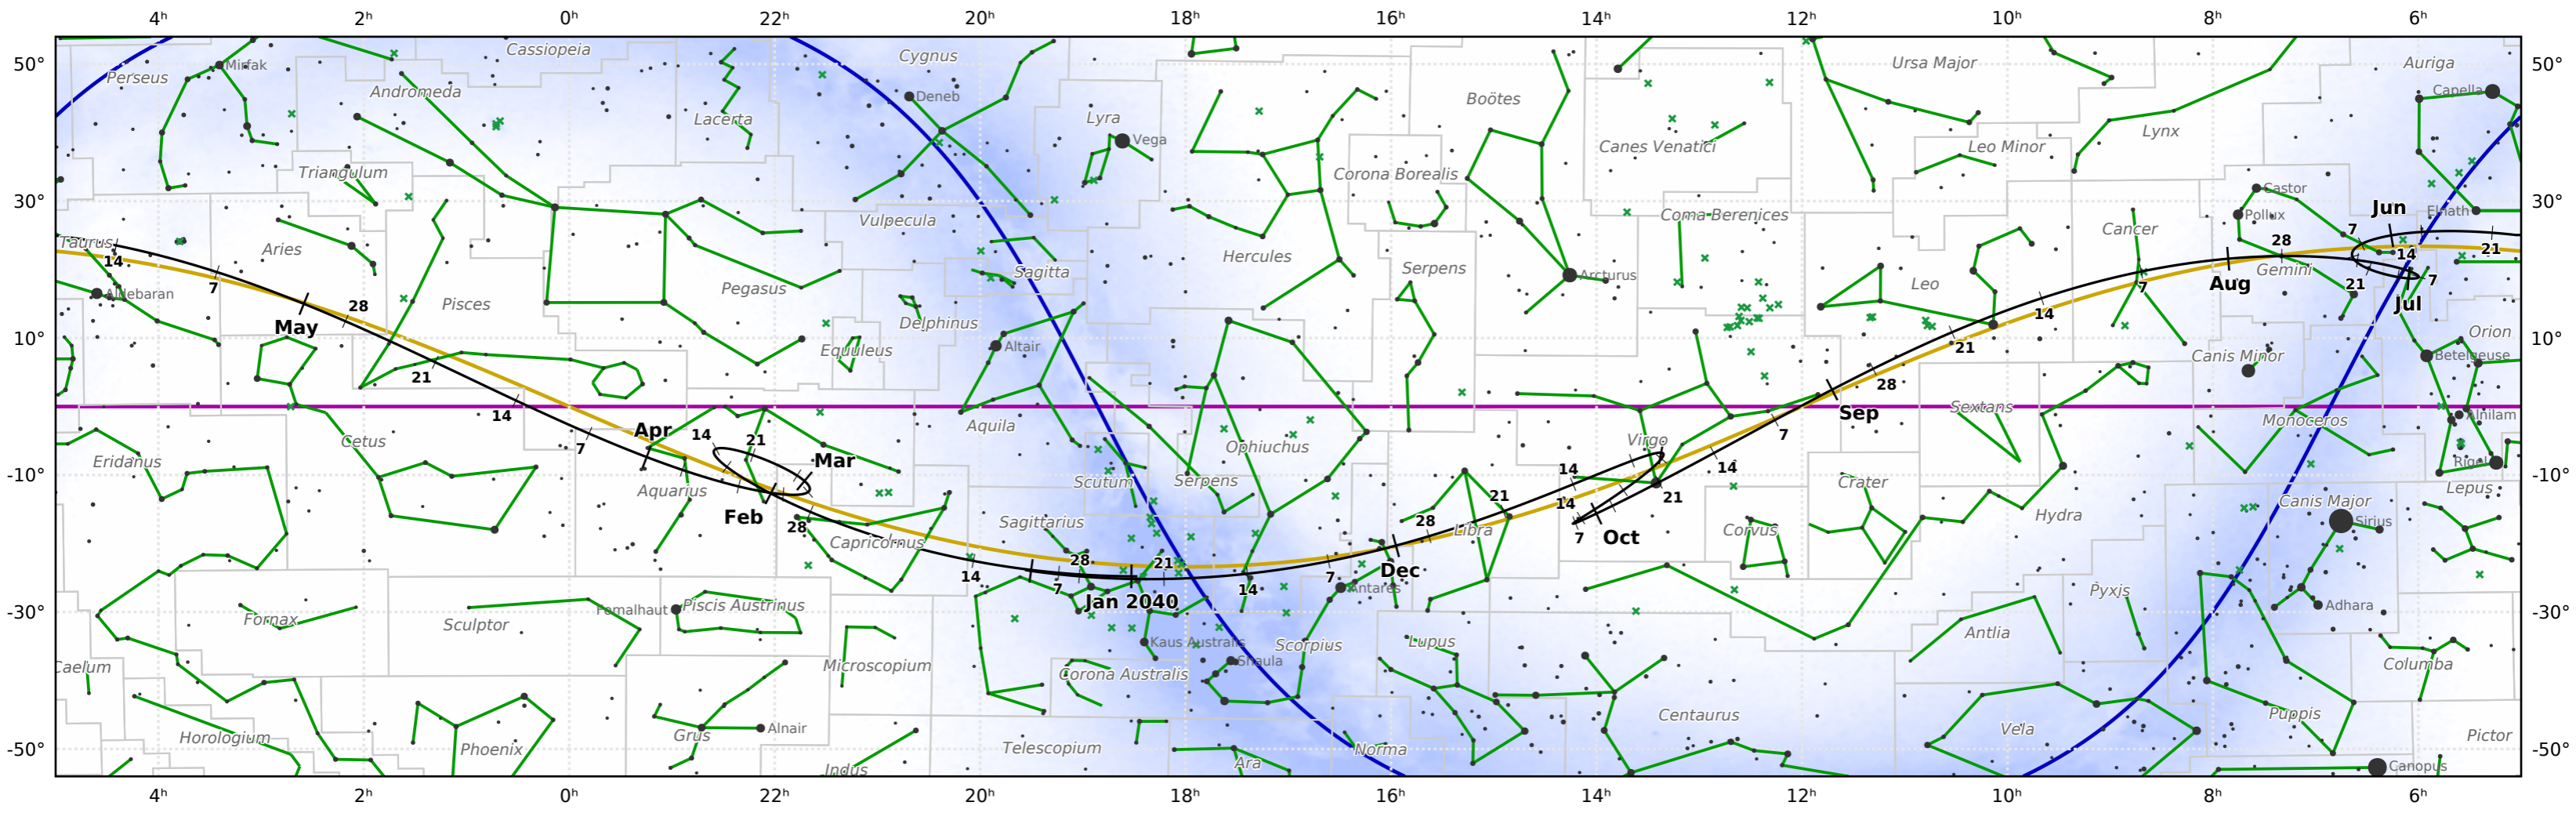

The path of Mercury in 2040

© Dominic Ford 2011-2020. Downloaded from <https://in-the-sky.org>

Magnitude scale: -5.0 -4.5 -4.0 -3.5 -3.0 -2.5 -2.0 -1.5 -1.0 -0.5 -1.0 -1.5

— The Equator — Ecliptic Plane — Galactic Plane