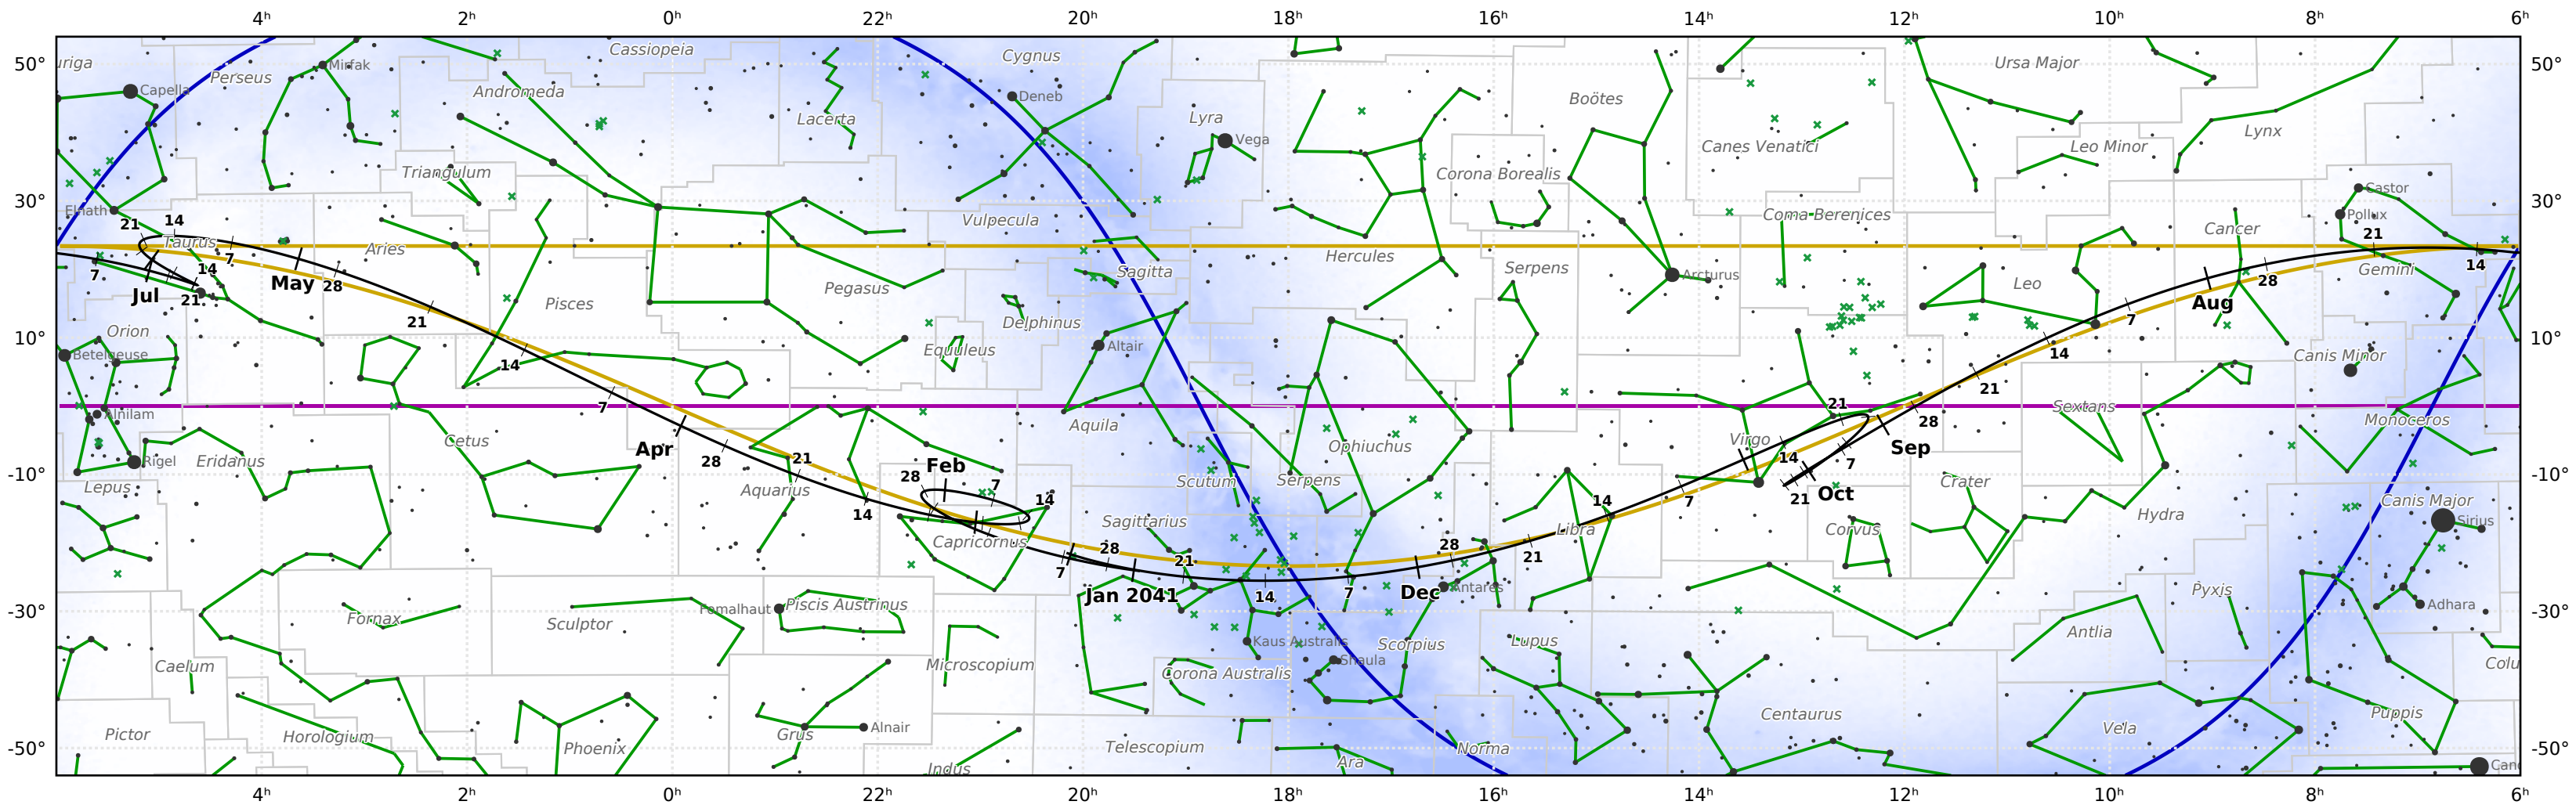

The path of Mercury in 2041

© Dominic Ford 2011-2020. Downloaded from <https://in-the-sky.org>

Magnitude scale: ● -5.0 ● -4.5 ● -4.0 ● -3.5 ● -3.0 ● -2.5 ● -2.0 ● -1.5 ● -1.0 ● -0.5 ● 0.0 ● 0.5 ● 1.0 ● 1.5 ● 2.0 ● 2.5 ● 3.0 ● 3.5 ● 4.0 ● 4.5 ● 5.0

— The Equator — Ecliptic Plane — Galactic Plane