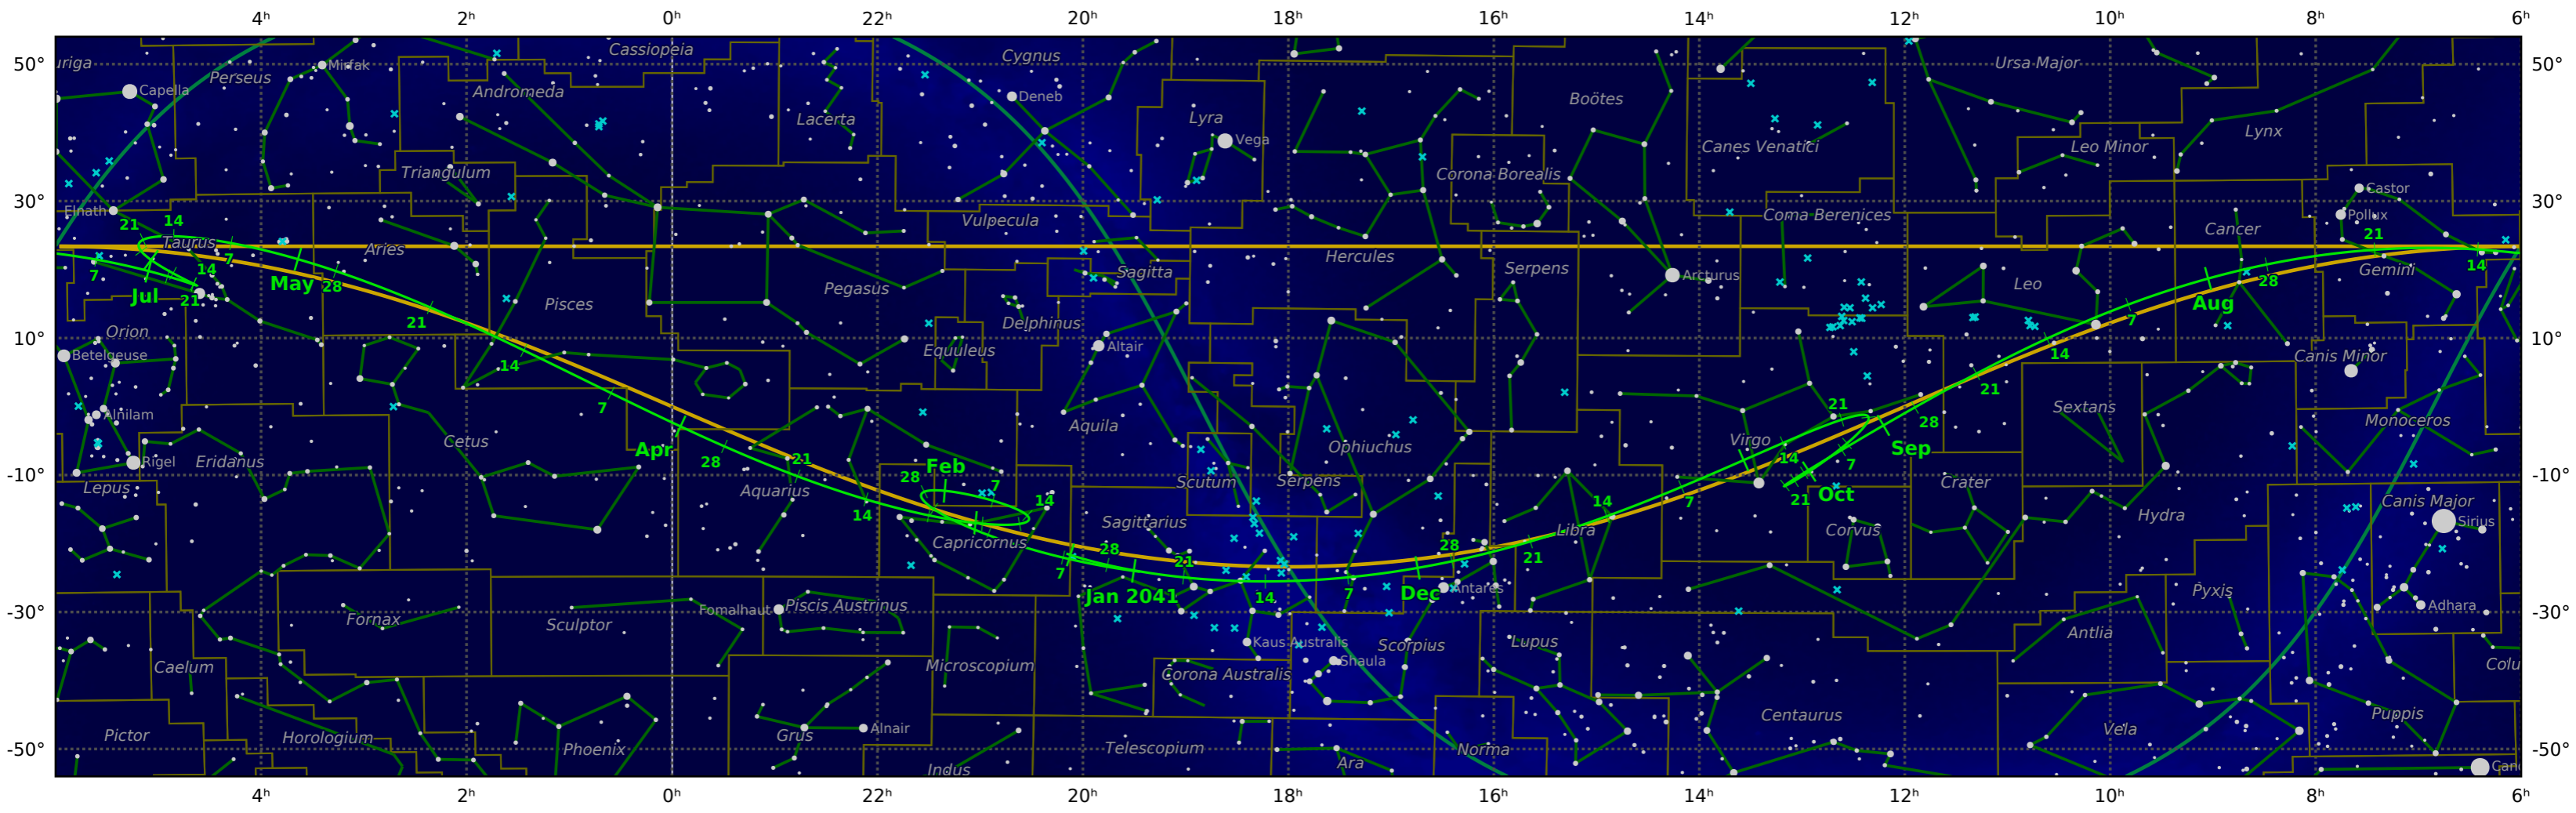

The path of Mercury in 2041

© Dominic Ford 2011-2020. Downloaded from <https://in-the-sky.org>

— Ecliptic Plane — Galactic Plane