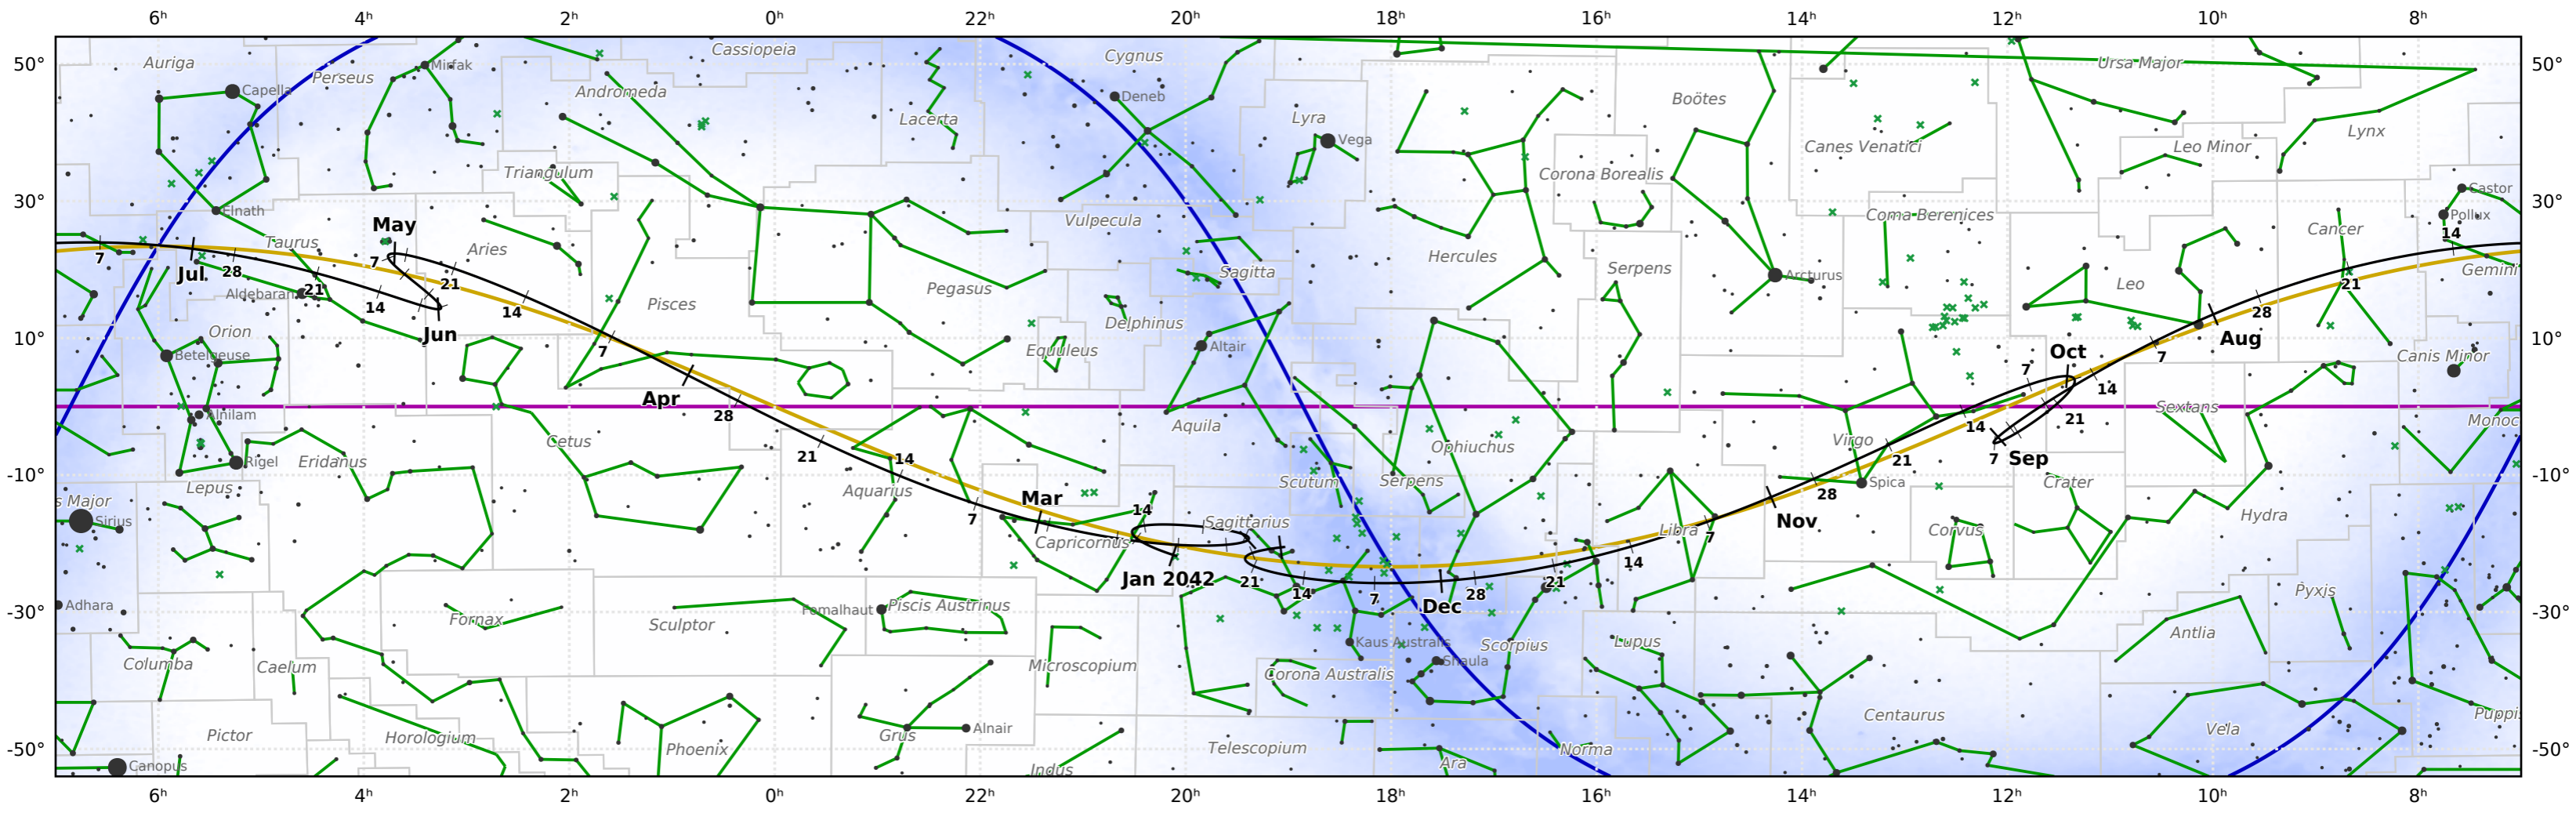

# The path of Mercury in 2022

© Dominic Ford 2011-2020. Downloaded from <https://in-the-sky.org>

Magnitude scale: -5.0 -4.5 -4.0 -3.5 -3.0 -2.5 -2.0 -1.5 -1.0 -0.5 ● 0.0 ● -0.5 ● -1.0 ● -1.5

— The Equator — Ecliptic Plane — Galactic Plane