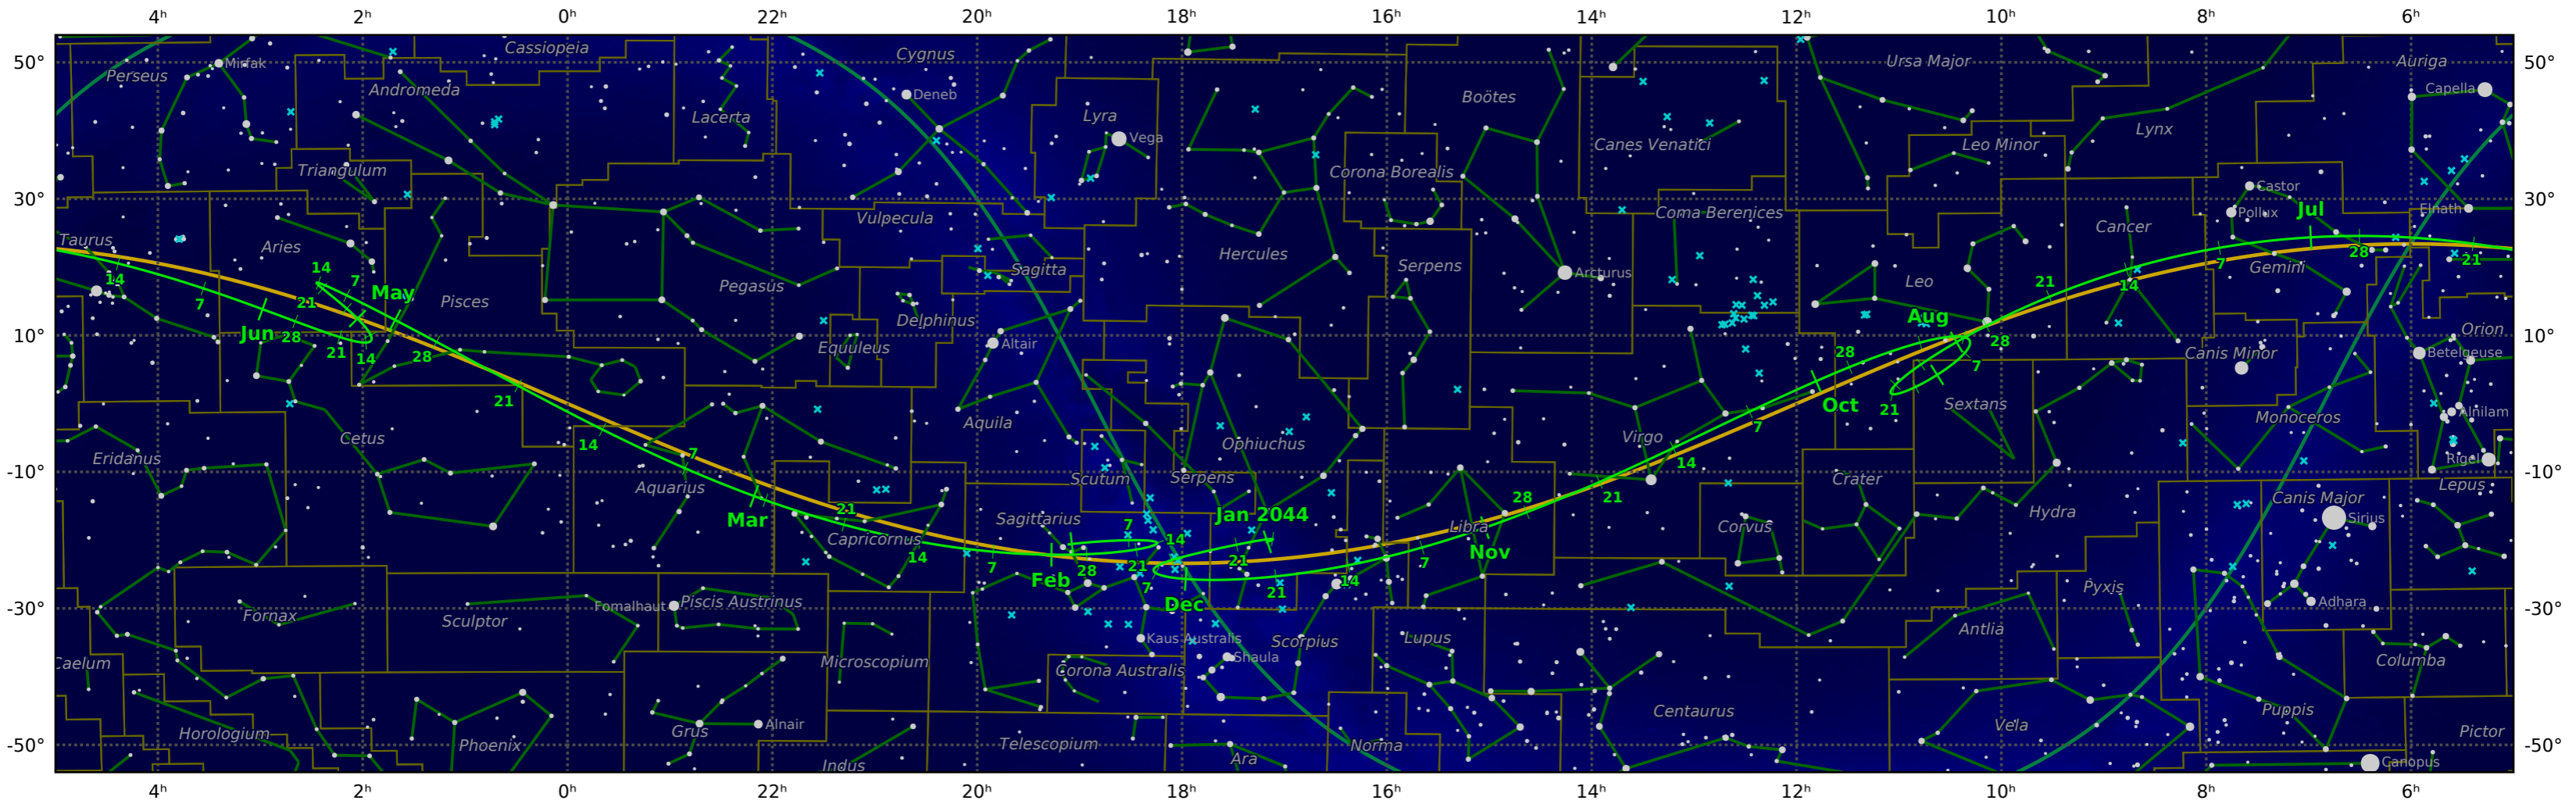

The path of Mercury in 2043

© Dominic Ford 2011-2020. Downloaded from <https://in-the-sky.org>

Magnitude scale: ● -5.0 ● -4.5 ● -4.0 ● -3.5 ● -3.0 ● -2.5 ● -2.0 ● -1.5 ● -1.0 ● -0.5 ● 0.0 ● 0.5 ● 1.0 ● 1.5 ● 2.0 ● 2.5 ● 3.0 ● 3.5 ● 4.0 ● 4.5 ● 5.0

— Ecliptic Plane — Galactic Plane