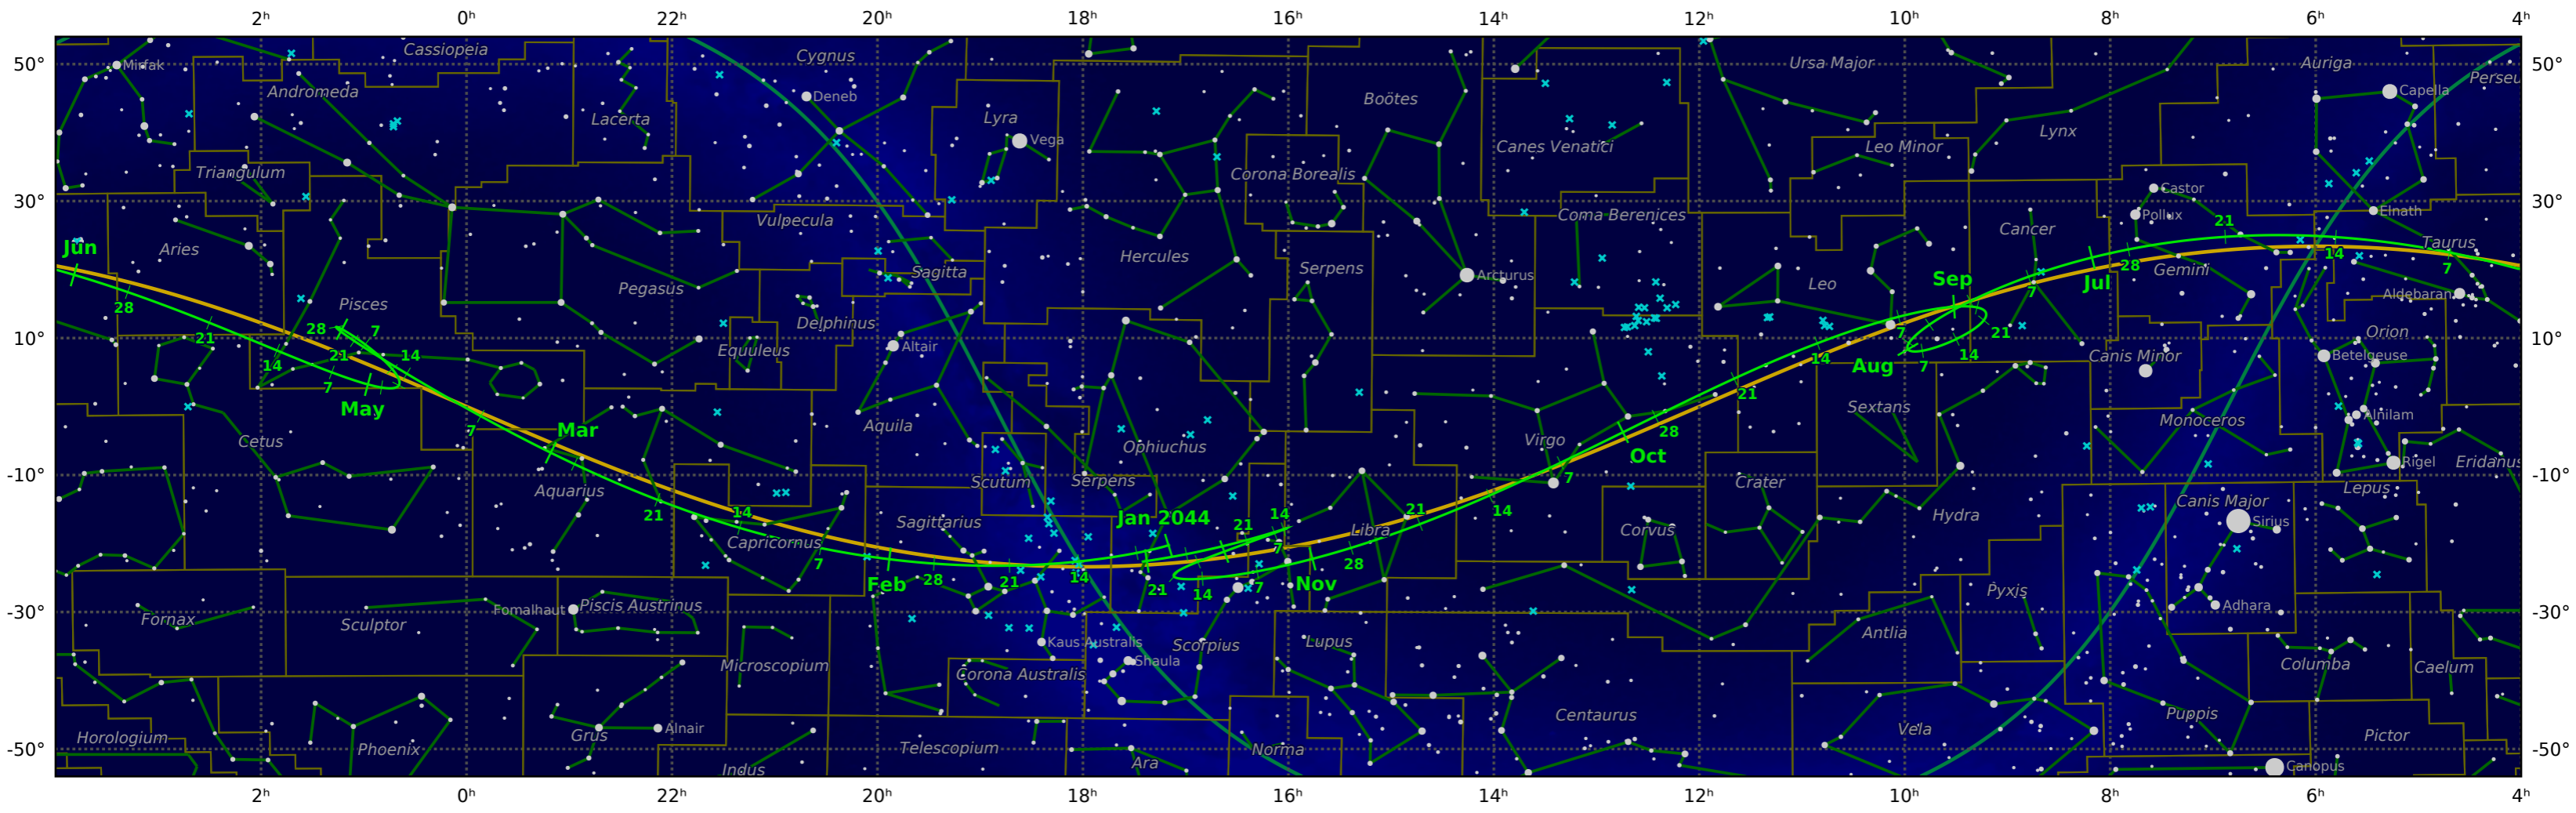

# The path of Mercury in 2024

© Dominic Ford 2011-2020. Downloaded from <https://in-the-sky.org>

Magnitude scale: -5.0   -4.5   -4.0   -3.5   -3.0   -2.5   -2.0   -1.5   -1.0   -0.5   0.0   0.5   1.0   1.5   2.0   2.5   3.0   3.5   4.0   4.5   5.0

— Ecliptic Plane   — Galactic Plane