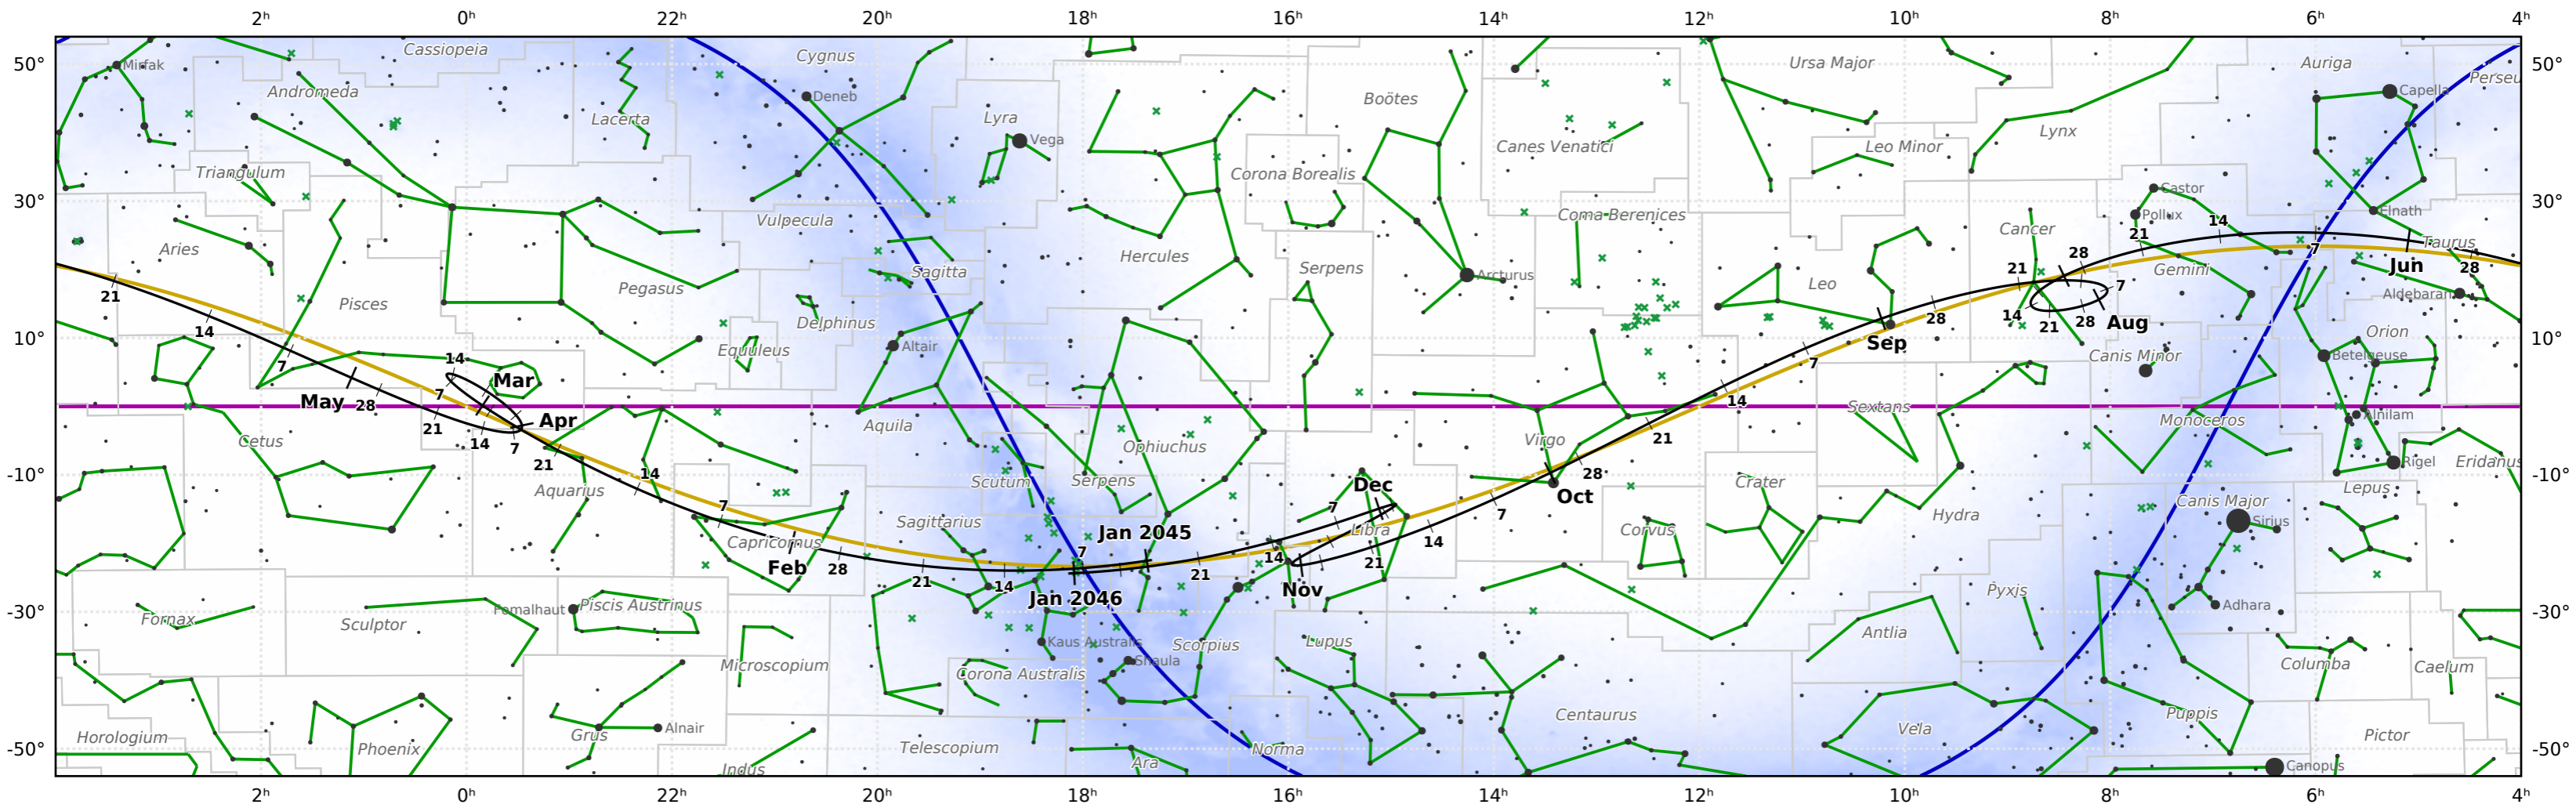

# The path of Mercury in 2045

© Dominic Ford 2011-2020. Downloaded from <https://in-the-sky.org>

— The Equator    — Ecliptic Plane    — Galactic Plane