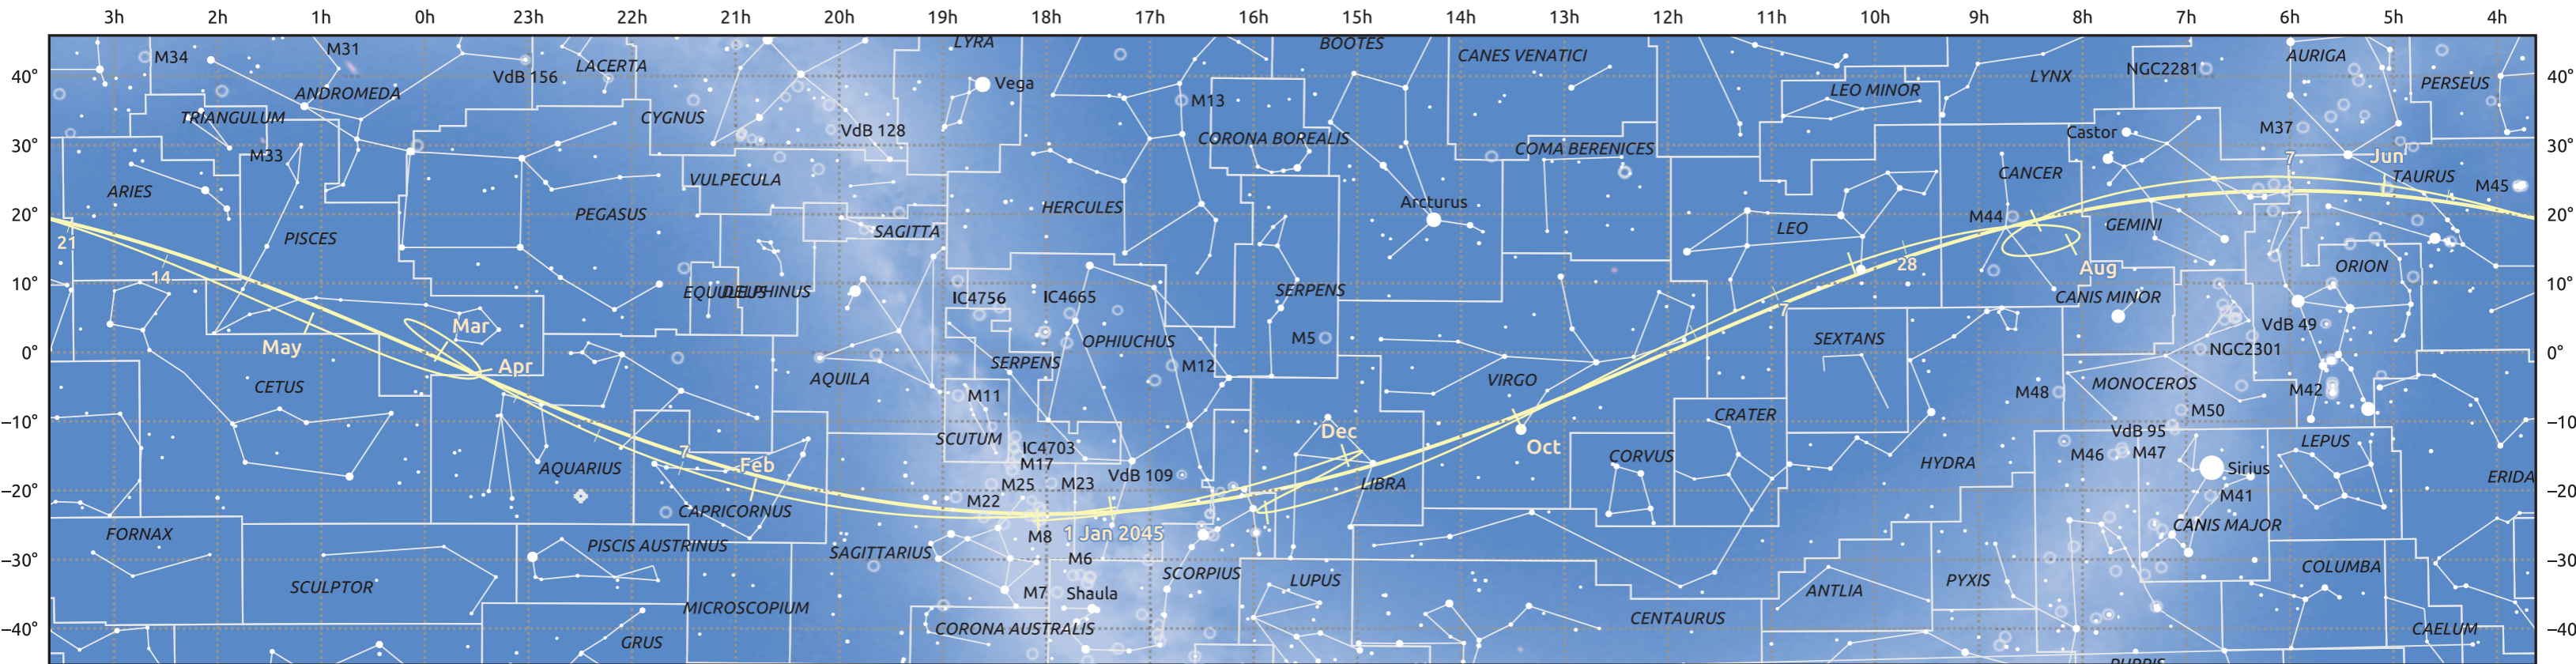

The path of Mercury in 2025

© Dominic Ford 2011–2025. Date markers placed at midnight UTC. Downloaded from <https://in-the-sky.org>

Ecliptic Plane

- Galaxy
- Bright nebula
- Open cluster
- Globular cluster
- Planetary nebula