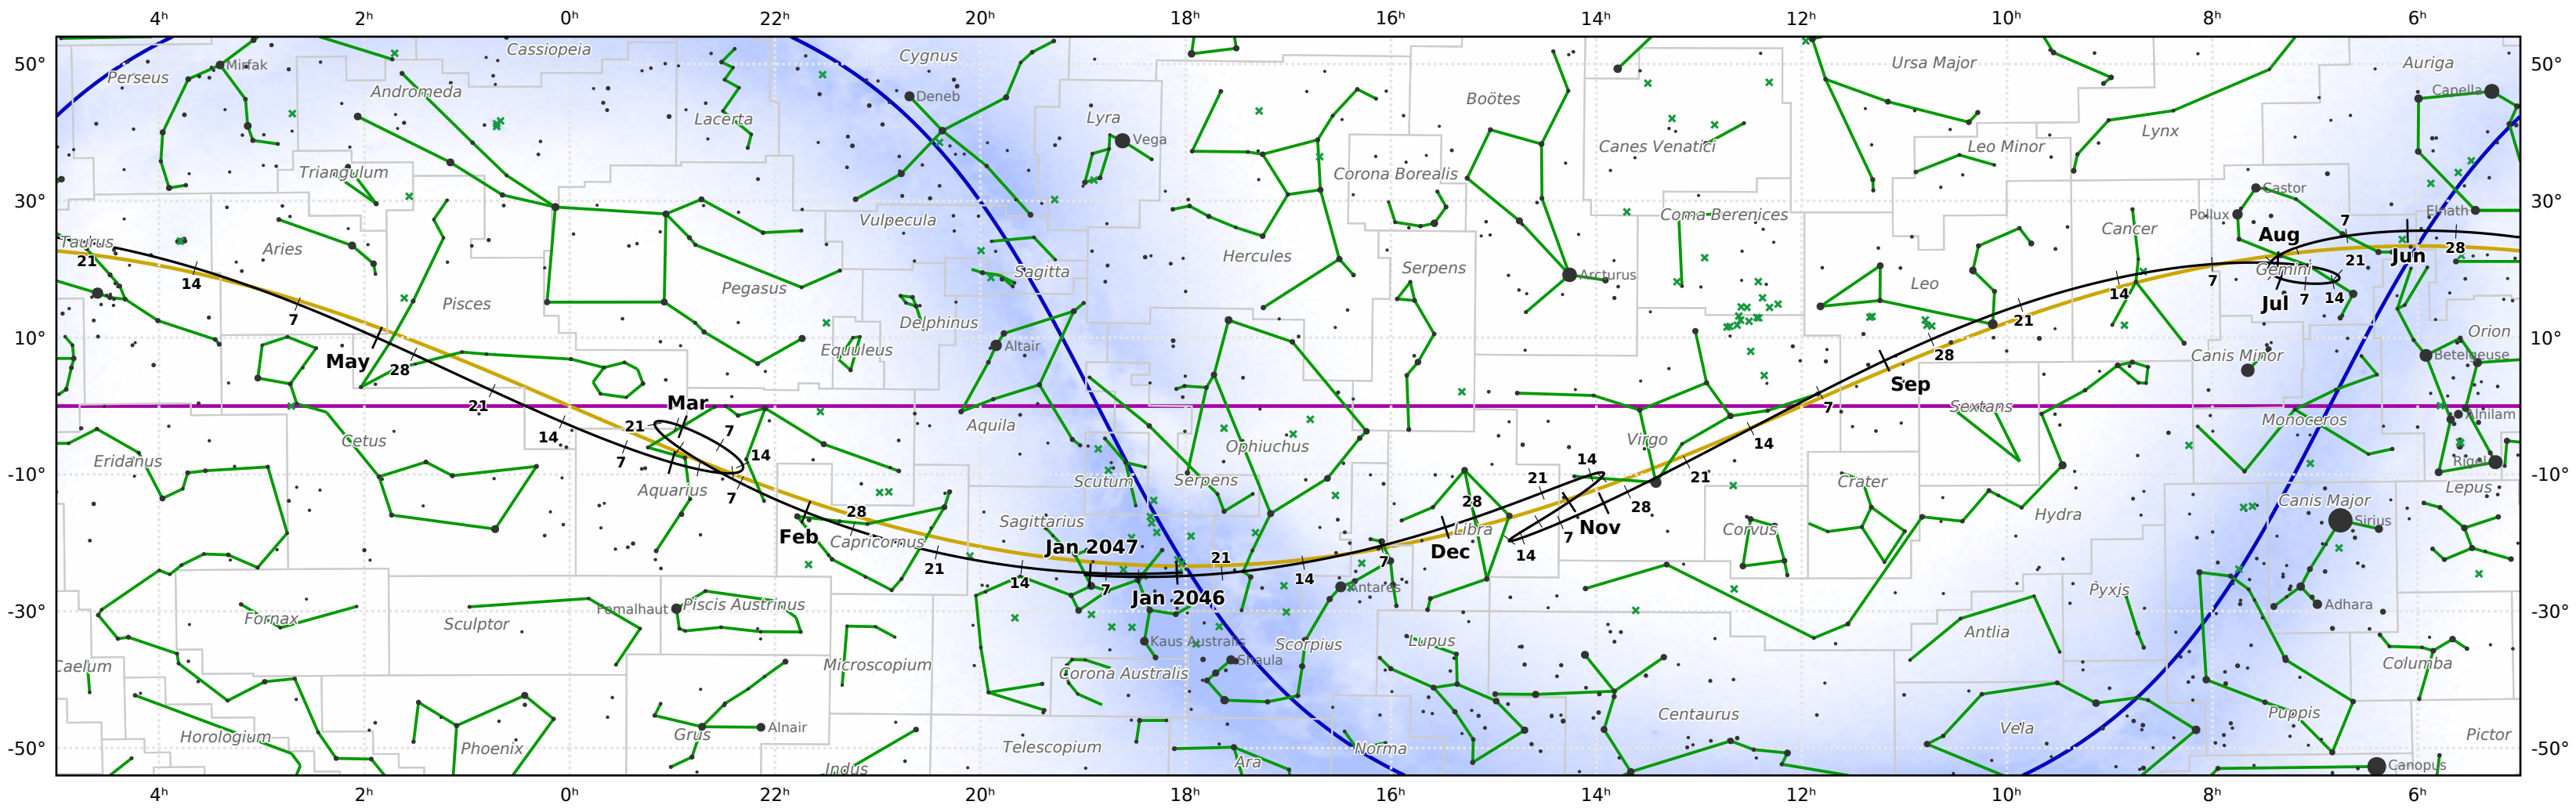

The path of Mercury in 2046

© Dominic Ford 2011-2020. Downloaded from <https://in-the-sky.org>

Magnitude scale: -5.0 -4.5 -4.0 -3.5 -3.0 -2.5 -2.0 -1.5 -1.0 -0.5 0.0 0.5 1.0 1.5 2.0 2.5 3.0 3.5 4.0 4.5 5.0

— The Equator — Ecliptic Plane — Galactic Plane