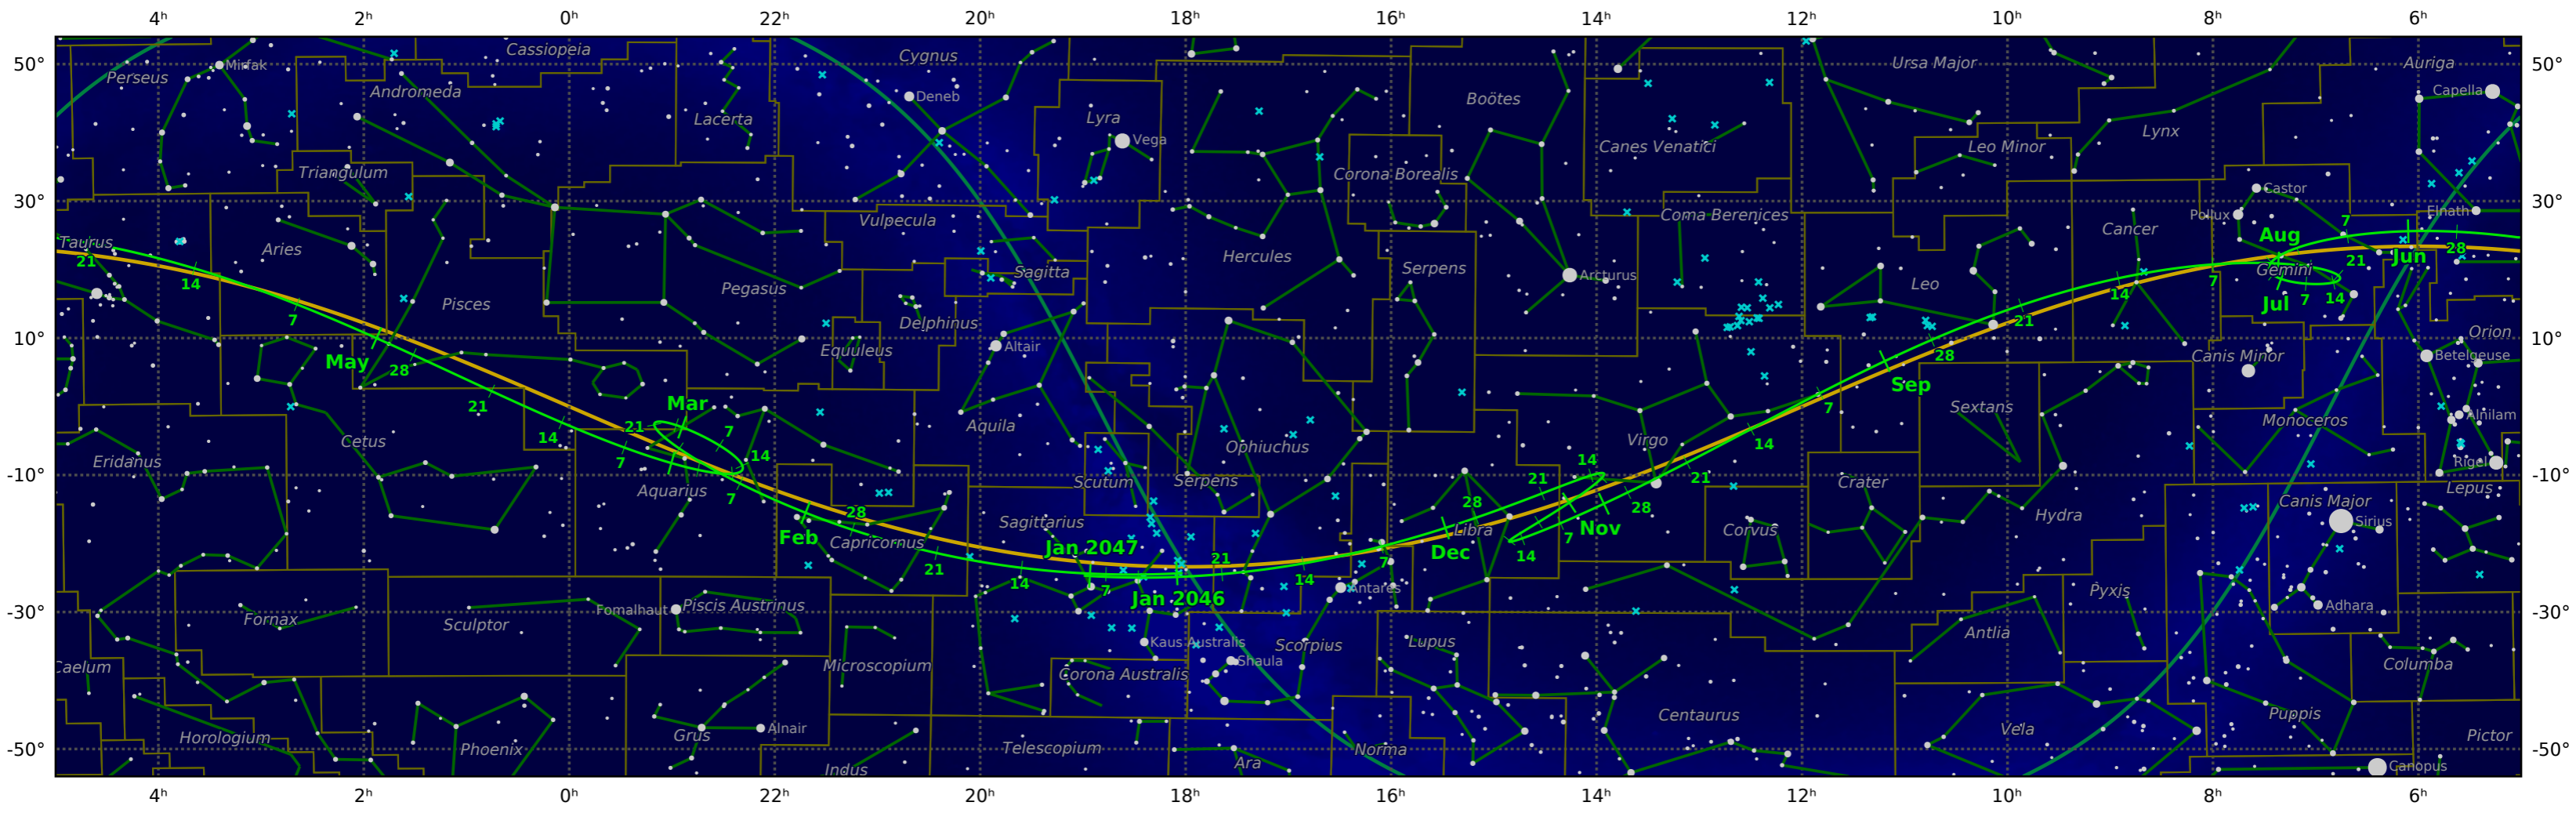

# The path of Mercury in 2046

© Dominic Ford 2011-2020. Downloaded from <https://in-the-sky.org>

Magnitude scale: • -5.0 • -4.5 • -4.0 • -3.5 • -3.0 • -2.5 • -2.0 • -1.5 • -1.0 • -0.5 • 0.0 • 0.5 • 1.0 • 1.5 • 2.0 • 2.5 • 3.0 • 3.5 • 4.0 • 4.5 • 5.0

— Ecliptic Plane — Galactic Plane