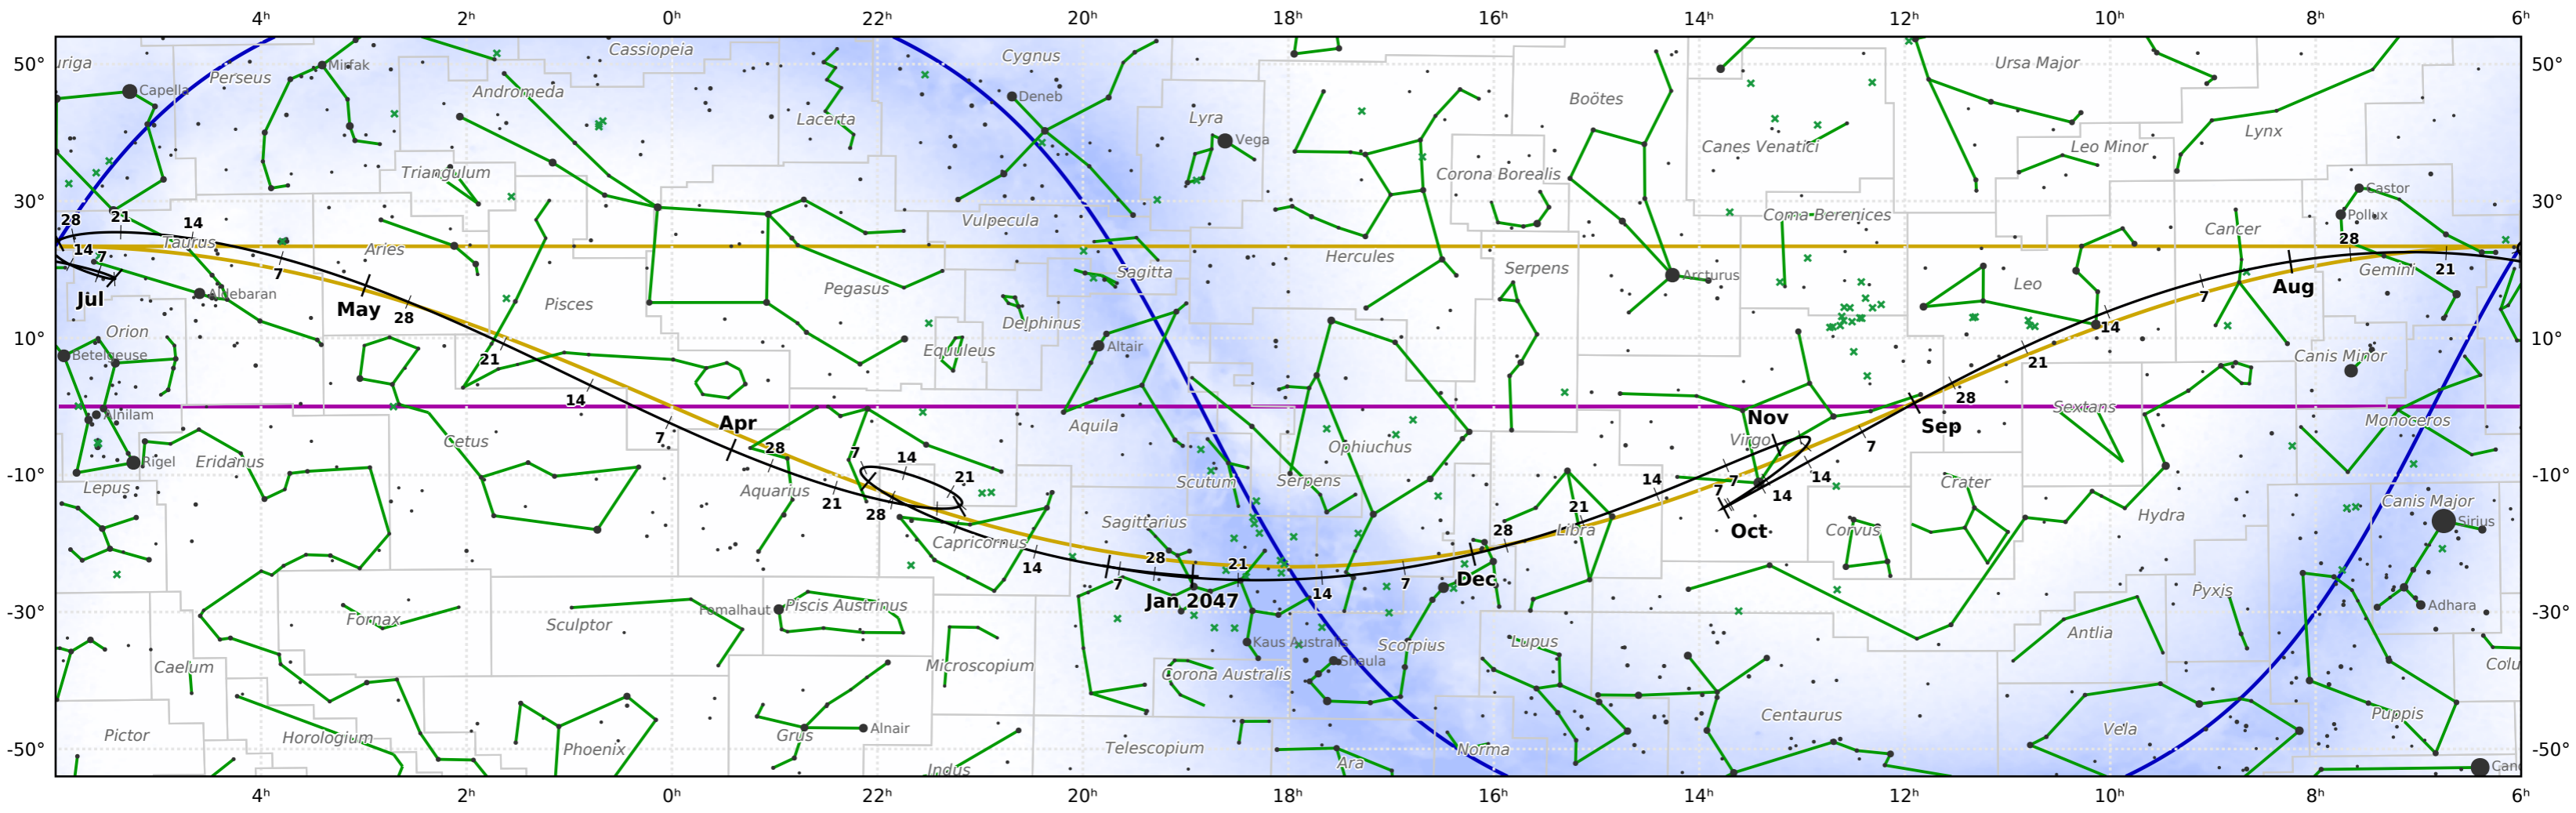

# The path of Mercury in 2047

© Dominic Ford 2011-2020. Downloaded from <https://in-the-sky.org>

Magnitude scale: ● -5.0 ● -4.5 ● -4.0 ● -3.5 ● -3.0 ● -2.5 ● -2.0 ● -1.5 ● -1.0 ● -0.5 ● 0.0 ● 0.5 ● 1.0 ● 1.5 ● 2.0 ● 2.5 ● 3.0 ● 3.5 ● 4.0 ● 4.5 ● 5.0

— The Equator    — Ecliptic Plane    — Galactic Plane